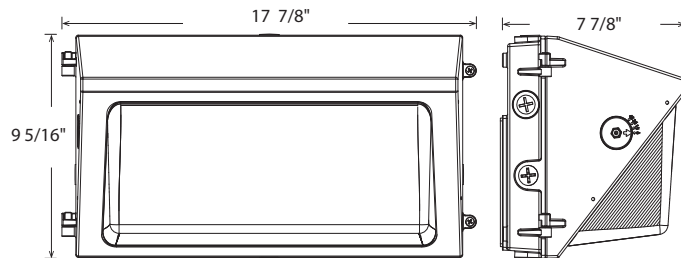

W22-L

Weight: 13.0 lbs

ACCESSORIES :

IMAGE	SKU#	UPC#	DESCRIPTION
	W22-S-WG	192552035491	WIRE GUARD FOR SMALL W22 30W
	W22-M-WG	192552035507	WIRE GUARD FOR MEDIUM W22 60W, 100W
	W22-L-WG	192552035514	WIRE GUARD FOR LARGE W22 150W