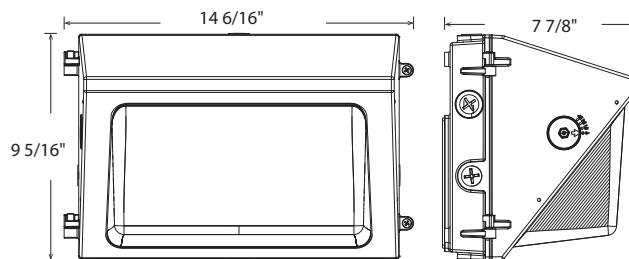

W22 Adjustable Throw Wall Pack

DIMENSIONS :

W22-S

Weight: 5.5 lbs

W22-M

Weight: 9.5 lbs

W22-L

Weight: 13.0 lbs

ACCESSORIES :

IMAGE	SKU#	UPC#	DESCRIPTION
	W22-S-WG	192552035491	WIRE GUARD FOR SMALL W22 30W
	W22-M-WG	192552035507	WIRE GUARD FOR MEDIUM W22 60W, 100W
	W22-L-WG	192552035514	WIRE GUARD FOR LARGE W22 150W