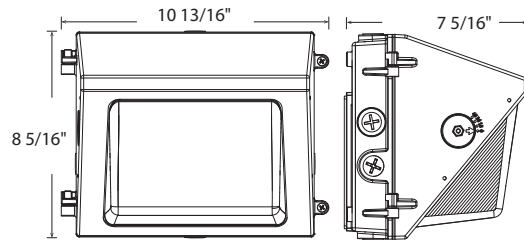

PERFORMANCE

Lifespan

100,000-hour LED lifespan based on IES LM-80 results and TM-21 calculations

W22 Adjustable Throw Wall Pack

DIMENSIONS :

W22-S

Weight: 5.5 lbs

W22-M