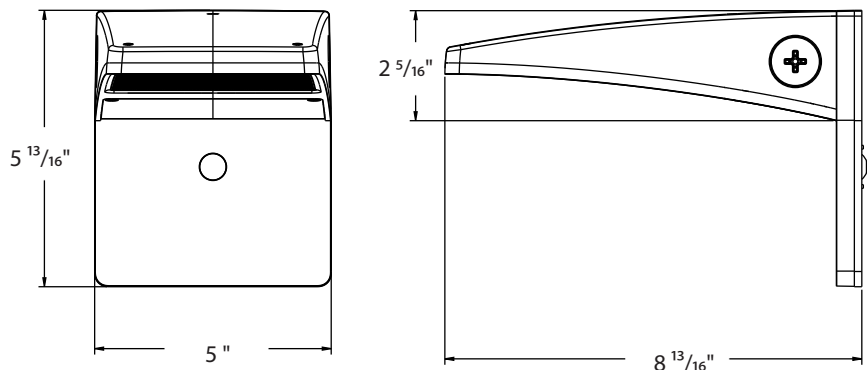

## DIMENSIONS

**WPLEDS**

Weight: 2.09 lbs