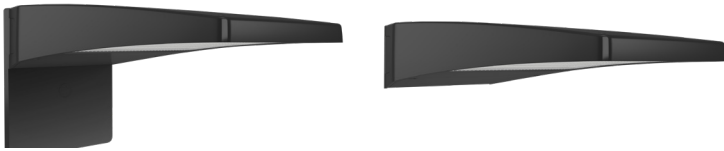

The field-adjustable wall pack with amber wavelength and selectable on/off photocell

PROJECT: _____

DATE: _____

TYPE: _____

PREPARED BY: _____

KEY FEATURES

- Selectable wattages:
  WPLEDS: 13/10/6W (Default 6W)
  WPLEDM: 32/24/16W (Default 16W)
- CCT: Amber, dominant wavelength 592nm and FWHM of 16nm
- Selectable on/off photocell
- Voltage ratings: 120-277V
- Includes integrated junction box
- Suitable for wet locations for downlight application
- DarkSky & DLC LUNA approved
- 5-Year, no-compromise warranty

PERFORMANCE

WPLEDSYA	AMBER		
	13W	10W	6W
WATTAGE	13W	10W	6W
INPUT WATTS	11.4W	8.0W	5.4W
LUMENS	548	422	301
EFFICACY	48.1	52.8	55.7
VOLTAGE RATING	120/277V		

WPLEDMYA	AMBER		
	32W	24W	16W
WATTAGE	32W	24W	16W
INPUT WATTS	31.2W	23.6W	15.3W
LUMENS	1,005	900	743
EFFICACY	32.2	38.1	48.6
VOLTAGE RATING	120/277V		

TECHNICAL SPECIFICATIONS

COMPLIANCE

UL Listed:

Suitable for wet locations (downlight application only)

DarkSky Approved

This product has received the DarkSky International Approved Luminaires Program of Approval.

DarkSky Approved Luminaires Category	
Commercial	Pedestrian Comfort
WPLEDSYA	
WPLEDMYA	WPLEDMYA

LUNA

This product has received the Design Lights Consortium's LUNA listing for amber products. Designed to meet LUNA V2.0 requirements.

LED CHARACTERISTICS

LEDs

Long-life, high-efficacy, surface-mount LEDs

IESNA LM-79 & LM-80 Testing:

RAB LED luminaires and LED components have been tested by an independent laboratory in accordance with IESNA LM-79 and LM-80.