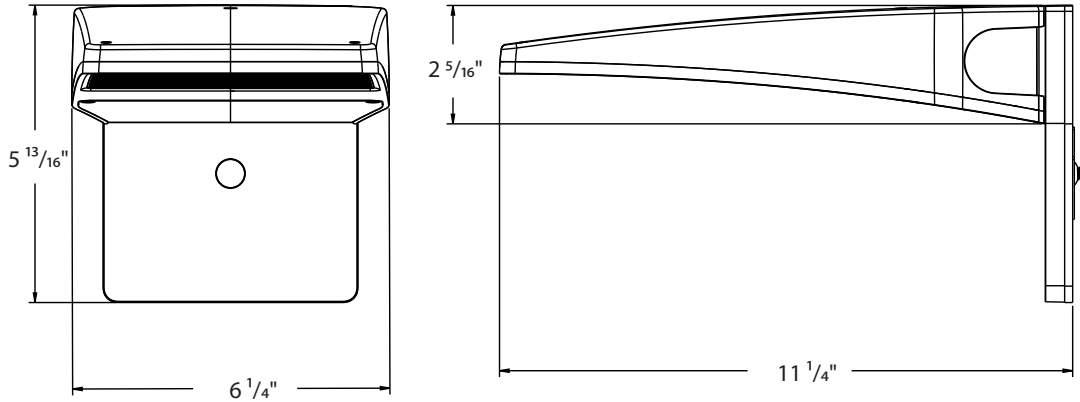

LPACK Amber Field-Adjustable Wall Pack

DIMENSIONS

Options

WPLEDM

Weight: 3.35 lbs

ACCESSORIES

Image	SKU#	UPC	Description
	ARM24S **	*	24" ARM FOR WPLEDS BRONZE
	ARM24SVS	*	24" SWIVEL ARM FOR WPLEDS BRONZE
	SWIVEL65S	192552044196	65° SWIVEL ARM FOR WPLEDS BRONZE
	ARM24SW **	*	24" ARM FOR WPLEDS WHITE
	ARM24SVSW	*	24" SWIVEL ARM FOR WPLEDS WHITE
	SWIVEL65SW	192552044202	65° SWIVEL ARM FOR WPLEDS WHITE
	ARM24M **	*	24" ARM FOR WPLEDM BRONZE
	ARM24SVM	*	24" SWIVEL ARM FOR WPLEDM BRONZE
	SWIVEL65M	192552044257	65° SWIVEL ARM FOR WPLEDM BRONZE
	ARM24MW	*	24" ARM FOR WPLEDM WHITE
	ARM24SVMW	*	24" SWIVEL ARM FOR WPLEDM WHITE
	SWIVEL65MW	192552044264	65° SWIVEL ARM FOR WPLEDM WHITE

*UPC not assigned to manufactured items

** Only ARM24S, ARM24SW, ARM24M, and ARM24MW are approved for Dark Sky and Luna.