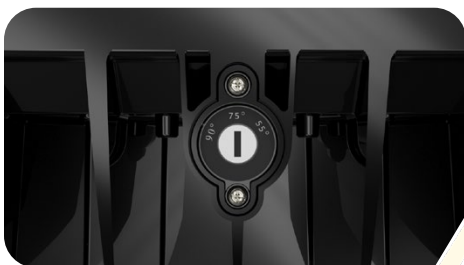

Now in larger, high-output models!

X22—the most flexible floodlight available.

X22

Groundbreaking technology.

The X22 gives you more features in one single floodlight.

ADJUSTABLE BEAM ANGLE
(medium/wide/very wide)

RAB's warranty is
subject to all terms
and conditions found at
rablighting.com/warranty

Five levels of selectability!

The X22 series not only gives you the flexibility of controlling beam angle, wattage, CCT, and photocell—it also comes with two mounting options right out of the box for a mind-blowing 144 SKUs in ONE SINGLE FLOODLIGHT!

144 SKUs in
1 Flood!

20W and 35W
with knuckle
and yoke mounts

60W and 80W
with knuckle
and trunnion mounts

150, 250, 320, 420, and 500W Models
with slipfitter
and trunnion mounts

Perfect for everyday use.

Models of the X22 are available in both white and bronze with an adjustable distribution that makes them the optimal floodlight for a large variety of general-purpose applications.

All models also come standard with 0-10V dimming.