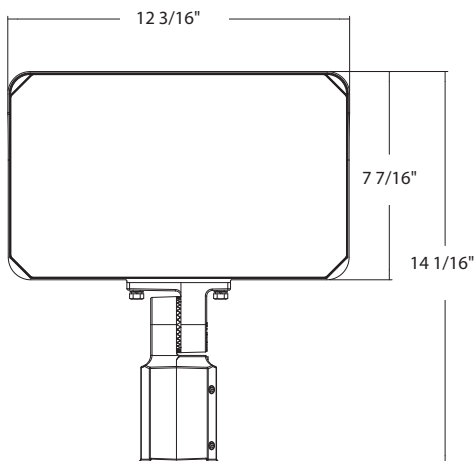

X34XXL/RGB

Slipfitter Mount