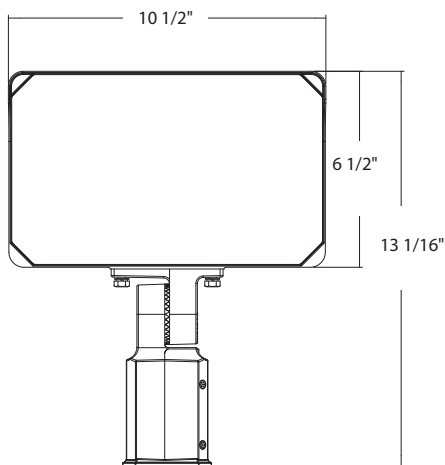

X34 Field-Adjustable Floodlight

DIMENSIONS

X34L

Weight: w/Slipfitter : 6.6 lbs, w/Trunnion: 6.8 lbs

Slipfitter Mount

Trunnion Mount

X34L/RGB