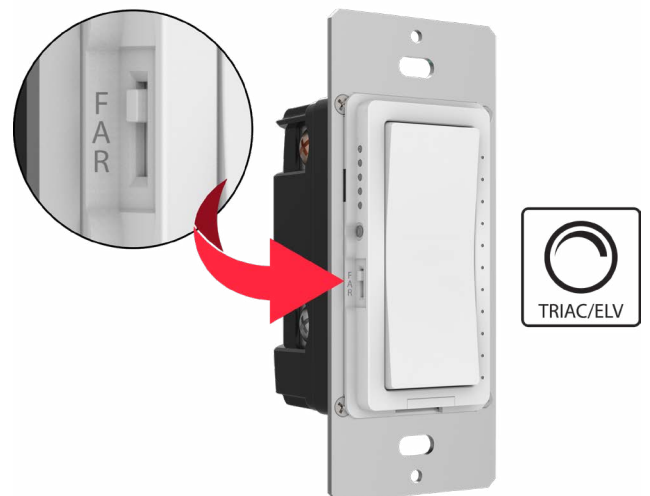

The only interchangeable dimmer.
XDIM makes upgrading to wireless a breeze.

Upgrading is easy.

The XDIM is all about keeping your control options open. Once the base is professionally installed, the paddle is interchangeable, letting you swap out a standard dimmer with a Lightcloud® Blue-enabled dimmer* at any time.

*Phase dimming model only.

Maximum compatibility.

Gone are the days of having to purchase separate TRIAC or ELV dimmers. The XDIM lets you set to either forward phase or reverse phase and if you're not sure, let it automatically detect for you!