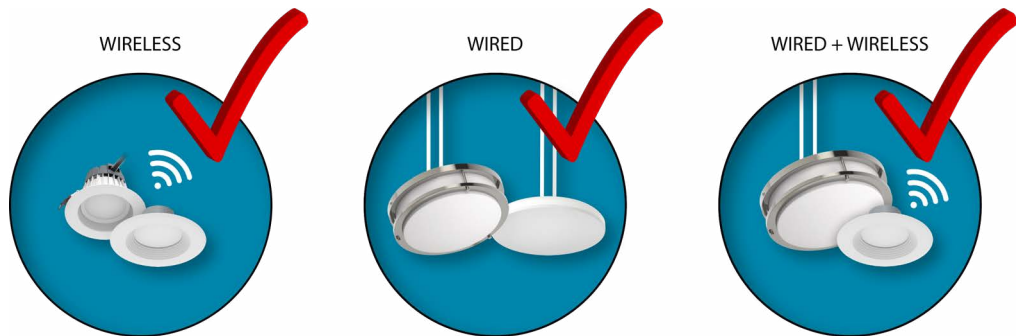

Ordering Matrix

Product Family	Voltage/Dimming	Finish	Options
XDIM	Blank /D10 120V, Forward/Reverse Phase 120-277V, 0-10V	Blank White	Blank /LCB Standard Lightcloud Blue-enabled