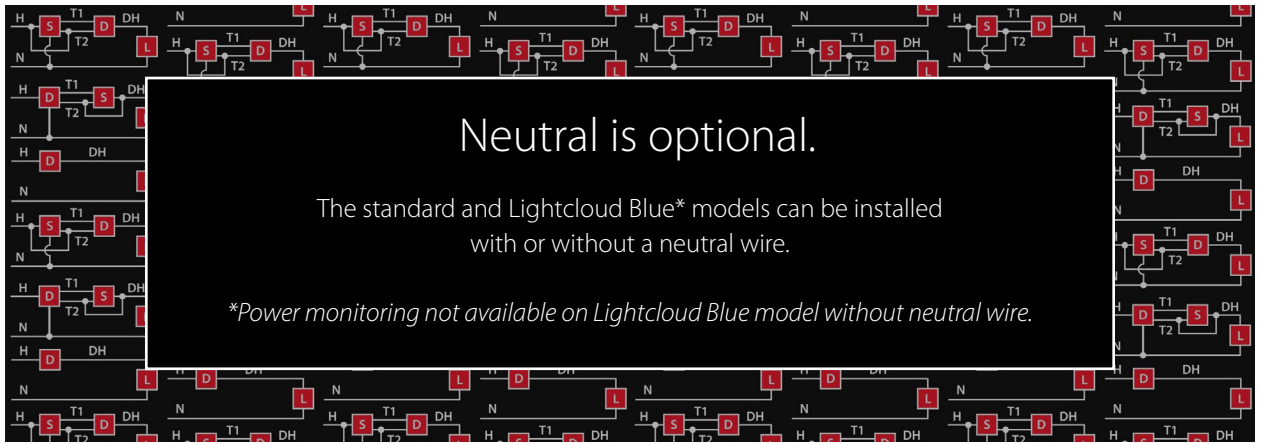

UL 1472 LISTED

3-YEAR, LIMITED WARRANTY

RAB's warranty is subject to all terms and conditions found at rablighting.com/warranty

Does what no other dimmer can.

Control Lightcloud Blue devices wirelessly? No problem. Control standard wired devices? You bet. Control both wired and wireless at the same time? Easy peasy. Both Lightcloud Blue XDIM models can tackle it all!

[Learn more about Lightcloud Blue](#)