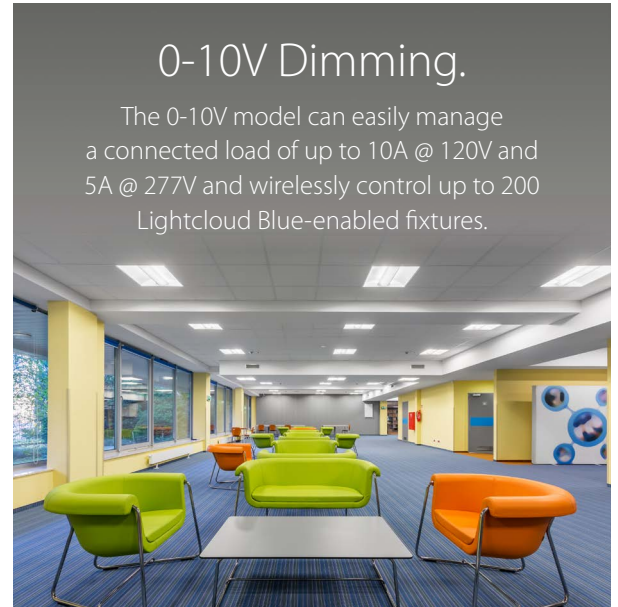

UL 1472 LISTED

3-YEAR, LIMITED WARRANTY

RAB's warranty is subject to all terms and conditions found at rablighting.com/warranty

Does what no other dimmer can.

Control Lightcloud Blue devices wirelessly? No problem. Control standard wired devices? You bet. Control both wired and wireless at the same time? Easy peasy. Both Lightcloud Blue XDIM models can tackle it all!

[Learn more about Lightcloud Blue](#)