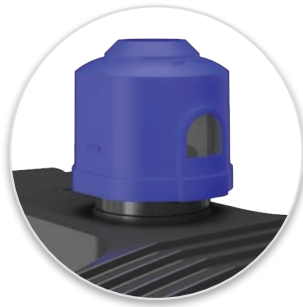

TWISTLOCK

WATTSTOPPER

Save more with sensors

The ALED is offered with optional motion sensors or a 7-pin receptacle that's perfect for use with RAB's standard twistlock photocell or our smart, Lightcloud Twist.*