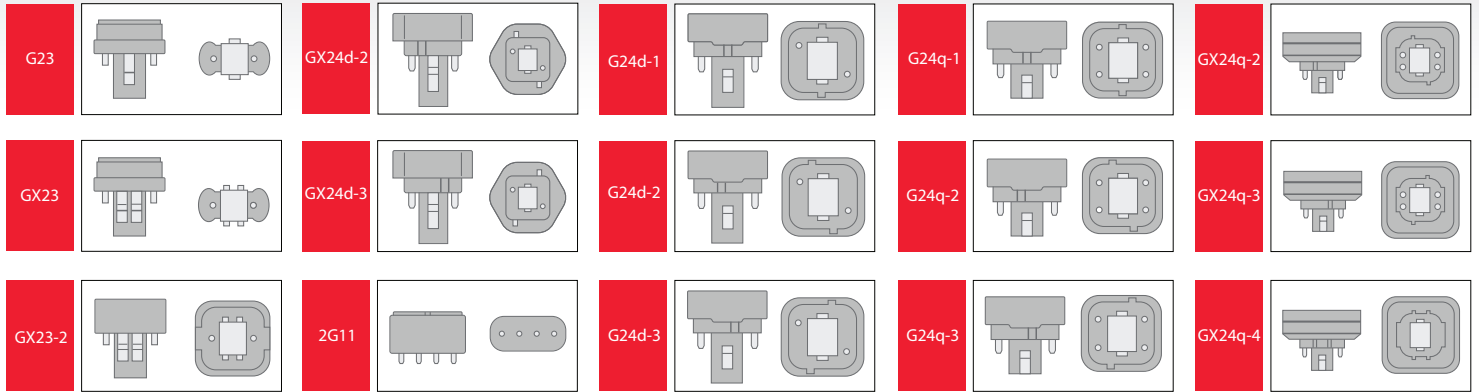

# Compact LED Lamp Base Guide

Installation Method	Family	Catalog Number	Compatible Bases
 <b>BALLAST COMPATIBLE TYPE A</b>	PLC 26W HORIZONTAL + VERTICAL	PLC-9-H-8XX-DIR PLC-9-V-8XX-DIR	G24q, GX24q
	PLT 42W HORIZONTAL + VERTICAL	PLT-16-H-8XX-DIR PLT-16-V-8XX-DIR PLT-14.5-H-8XX-DIR PLT-17-V-8XX-DIR	G24q, GX24q
	FIELD ADJUSTABLE PLC 26W HORIZONTAL + VERTICAL	PLC-9.5-H-8FA-DIR PLC-9.5-V-8FA-DIR	G24q, GX24q
	OMNI-DIRECTIONAL PLC 13-18W/26W	PLC-7-O-8XX-DIR PLC-9.5-O-8XX-DIR	G24q, GX24q
	PLL 40W	PLL-13.5-8XX-DIR	2G11
	 <b>BALLAST BYPASS TYPE B</b>	PLC 26W HORIZONTAL + VERTICAL	PLC-9-H-8XX-BYP PLC-9-V-8XX-BYP
PLC 42W HORIZONTAL + VERTICAL		PLT-15.5-H-8XX-BYP PLT-16.5-V-8XX-BYP	G24d, G24q*, GX24q*
PLL 40W		PLL-17-8XX-BYP	2G11
 <b>HYBRID - TYPE A + TYPE B</b>	PLS 7-9W HORIZONTAL	PLS-3.5-H-8XX-HYB	G23
	PLS 13W HORIZONTAL + VERTICAL	PLS-5.5-H-8XX-HYB PLS-5-H-8XX-HYB PLS-5.5-V-8XX-HYB	GX23
	FIELD ADJUSTABLE PLC 26W	PLC-8.5-H-8FA-HYB PLC-8.5-V-8FA-HYB	G24d, G24q*, GX24q*
	OMNI-DIRECTIONAL PLC 13-18W/26W	PLC-7-O-8XX-HYB PLC-9-O-8XX-HYB	G24d, G24q*, GX24q*

\*When Ballast is bypassed.