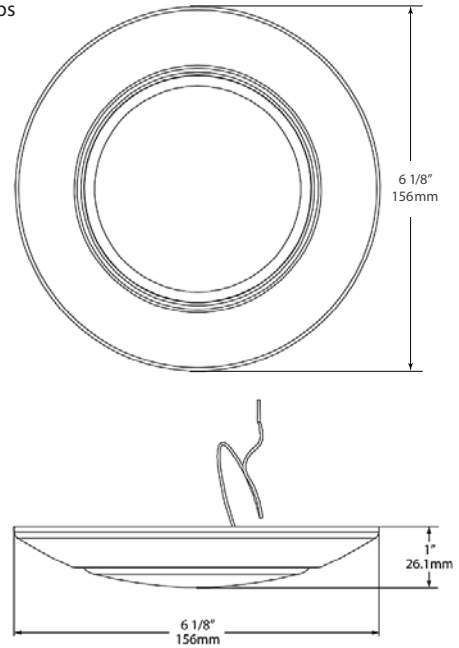

DSK34-4/ACC

TORSION SPRINGS

DSK34-6/ACC

DSK34 4"

Weight 0.4 lbs

DSK4 6"

Weight 0.5 lbs

PERFORMANCE

DISK34

Family	Size	Shape	Wattage	CRI/Color Temp	Voltage	Finish	Trim
DSK34	4 6	R Round	12 16W	950 90 CRI, 5000K 940 90 CRI, 4000K 935 90 CRI, 3500K 930 90 CRI, 3000K 927 90 CRI, 2700K*	120 120V	W White	S Smooth