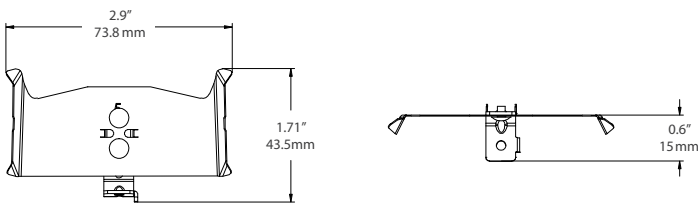

DSK34-4/ACC

TORSION SPRINGS

DSK34-6/ACC

DSK34 4"

Weight 0.4 lbs

DSK4 6"

Weight 0.5 lbs

PERFORMANCE