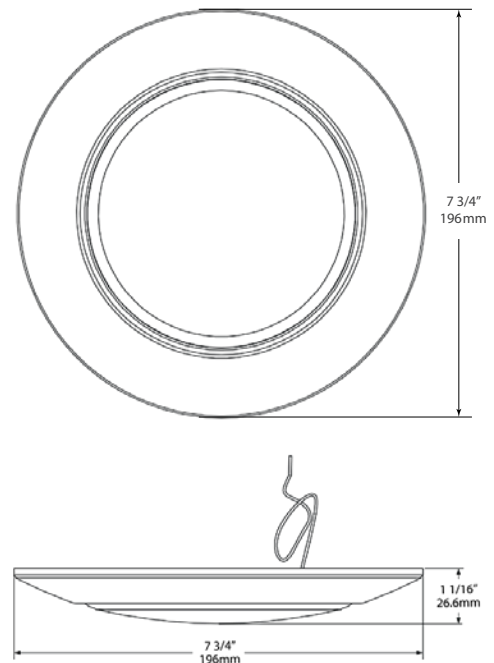

DSK34-4/ACC

TORSION SPRINGS

DSK34-6/ACC

DSK34 4"

Weight 0.4 lbs

DSK4 6"

Weight 0.5 lbs

PERFORMANCE