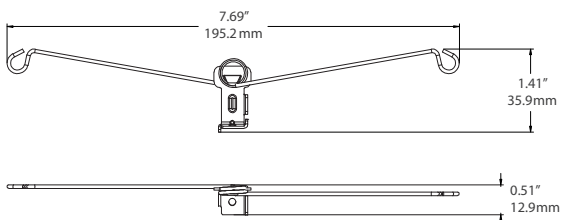

DSK34-4/ACC

TORSION SPRINGS

DSK34-6/ACC

DSK34 4"

Weight 0.4 lbs

DSK4 6"

Weight 0.5 lbs

PERFORMANCE