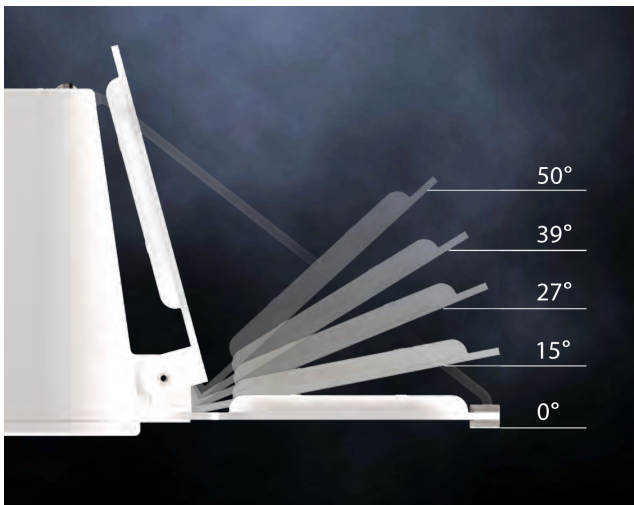

The L34 is both compact and lightweight, clocking in at half the overall area of the smallest AEROBAY model and less than half its weight. Its innovative, fold-up design takes up less cargo/storage space than traditional linear high bays and demands far less packaging, making it very eco-friendly.

Smart design.

The adjustable wings on the L34 aren't just for shipping and storage. The unique design includes paracords that lock the lens into 5 different angles, allowing for adjustable light distribution that can turn your high bay into an aisle lighter!

Made from our own leftovers.

Manufactured with up to 30% leftover remelted plastic from our own production process, the L34 contains material that would otherwise be thrown away.

Sustainable packaging.

The L34 uses a far smaller box than standard linear high bays which cuts down use of material, consumes less energy to manufacture, and demands far less fuel to transport, drastically reducing greenhouse gases.