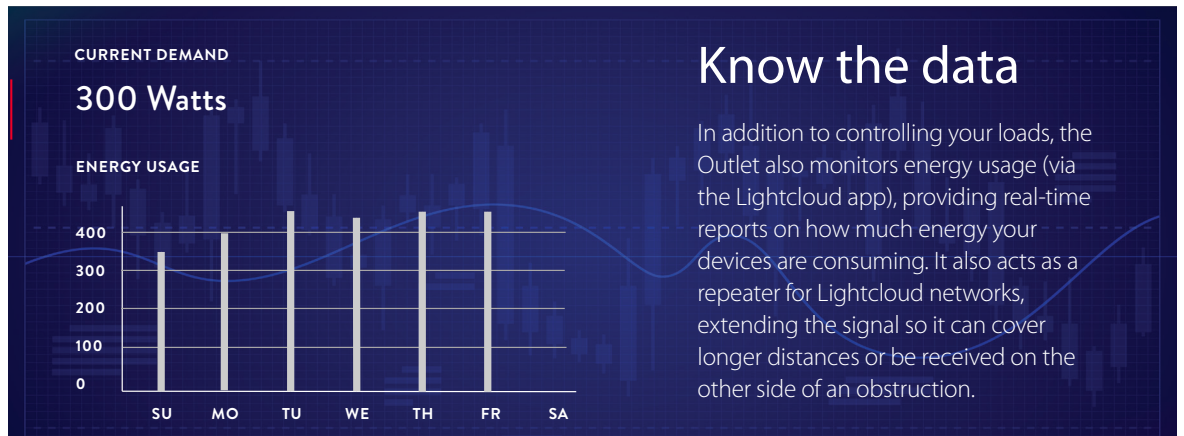

2019 TITLE
24
PART 6

ASHRAE
Associate
Society
Alliance

Code compliance? Check.

ASHRAE 90.1 -2010 and other energy codes* mandate the use of plug load control, and the LC Outlet is design to meet them:

- Controlled receptables that are permanently marked for differentiation... check!
- Outlets in dwellings that are tamper resistant... check!

*Compliant with ASHRAE 90.1 - 2010, California Title 24 and NEC Article 406.11

Ordering information

Select from the following options to build your Phase Dimmer.

Family

LCOUTLET

Finish

/W

/W = White

RAB®