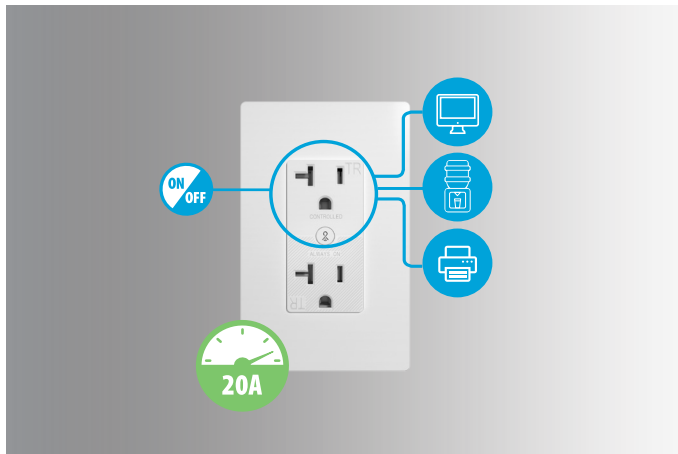

Lightcloud Outlet

Take control of your plug loads!
Meet ASHRAE codes and drastically improve energy savings.

As easy as it gets.

Hardwired, high capacity and smart, the Outlet makes it easy to get in control. The bottom socket is always on and the top one can be turned on/off either manually, or remotely via the Lightcloud app, a local dimmer, the LC Touch, or by an occupancy sensor.

Remote control is in your hands.

Now, you can easily manage plugged in devices in large facilities, without stepping foot onsite. Completely cut off power to equipment that isn't being operated or has been left in standby mode; power down areas that are vacant after hours; change schedules as needed...all that control is in your hands, no matter where you are.

POWERED BY
LIGHTCLOUD™

SET
SCHEDULES

ACTIVATE
SCENES

EASY
INSTALLATION

CONTROL WITH
MOBILE APP

Eliminate phantom loads and save energy.

Even when they're switched off, devices like computers, monitors, and printers that remain connected to power sockets will continue to draw a small amount of power (also known as phantom or vampire loads) accounting for as much as 25% of total electrical consumption in commercial buildings. Reducing them by managing your overall plug loads can save approximately 10% of overall energy use*, and the Lightcloud Outlet is a beautifully simple way to do just that.