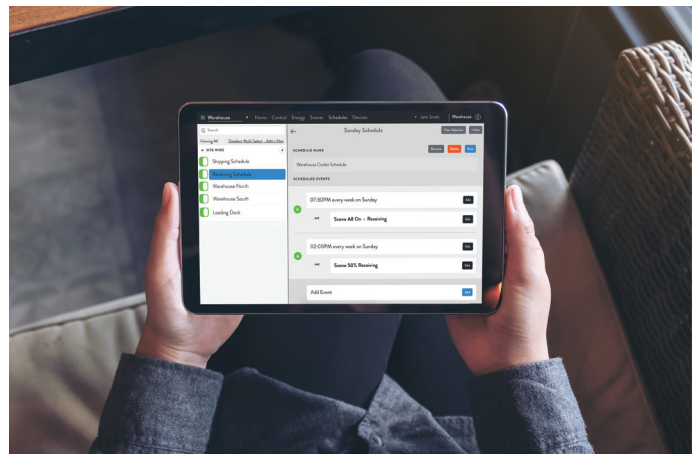

Lightcloud Outlet

Take control of your plug loads!
Meet ASHRAE codes and drastically improve energy savings.

As easy as it gets.

Hardwired, high capacity and smart, the Outlet makes it easy to get in control. The bottom socket is always on and the top one can be turned on/off either manually, or remotely via the Lightcloud app, a local dimmer, the LC Touch, or by an occupancy sensor.

Remote control is in your hands.

Now, you can easily manage plugged in devices in large facilities, without stepping foot onsite. Completely cut off power to equipment that isn't being operated or has been left in standby mode; power down areas that are vacant after hours; change schedules as needed...all that control is in your hands, no matter where you are.

POWERED BY
LIGHTCLOUD™

SET
SCHEDULES

ACTIVATE
SCENES

EASY
INSTALLATION

CONTROL WITH
MOBILE APP

Eliminate phantom loads and save energy.

Even when they're switched off, devices like computers, monitors, and printers that remain connected to power sockets will continue to draw a small amount of power (also known as phantom or vampire loads) accounting for as much as 25% of total electrical consumption in commercial buildings. Reducing them by managing your overall plug loads can save approximately 10% of overall energy use*, and the Lightcloud Outlet is a beautifully simple way to do just that.