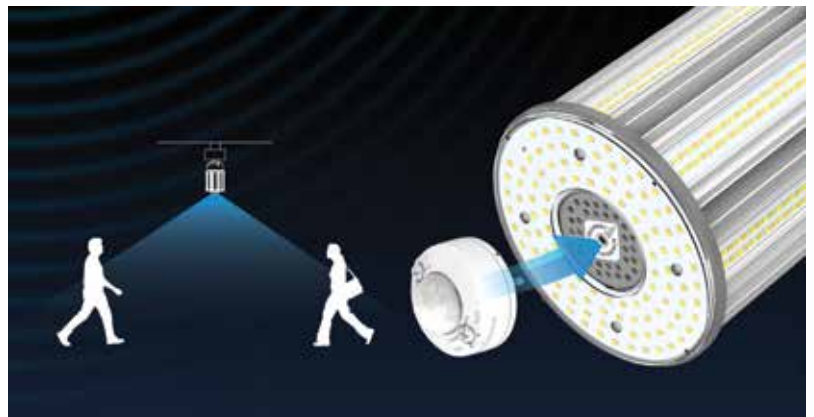

## Power Selector.

Selectable wattage allows you to toggle between three different lumen outputs. Adjusting illumination can allow for installation flexibility, and gives you the option to maximize energy savings or light output.

## Tunable White.

Field-adjustable CCT offers three color temperatures to choose from, giving you the flexibility and control you need in the field both during and after installation.

## The power of detection.

The tops of these lamps have an AUX port for integrating individual, lamp-level sensor controls. RAB offers both MW (microwave) and PIR (passive infrared) sensors for use with post top LED lamps.

## Omnidirectional light output

All models have a 360° beam spread, making them versatile enough for universal installations\* (base up, down or horizontal).

\*Model 120W can only be used for vertical (base up/base down) applications.