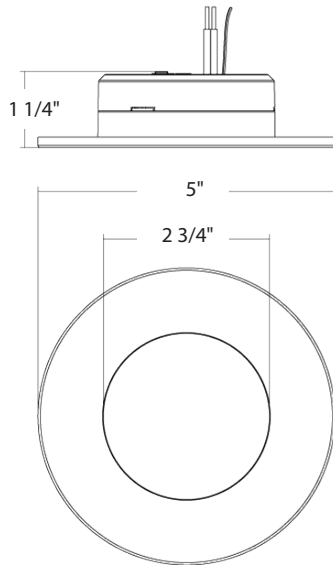

PERFORMANCE

PUCK slim surface-mount downlight 7.5W	
INPUT WATTS	7.5W
LUMENS	650
LM/W	87
CRI	90
CCT	2700/3000/3500/4000/5000K
INPUT VOLTAGE	120V

ACCESSORY (SOLD SEPARATELY)

PUCKFA-TRIM-4R-BNS
(4" ROUND BRUSHED NICKEL TRIM)

PUCKFA-TRIM-4R-BRS
(4" ROUND BRONZE TRIM)

PUCKFA-TRIM-4R-BS
(4" ROUND BLACK TRIM)

DIMENSIONS

PUCK slim surface-mount downlight

4" Round Trim

ORDERING MATRIX

PUCK slim surface-mount downlight

Family	Fixture Type	Size-Shape	Wattage	CRI	Color Temperature	Voltage Rating	Fixture Finish	Trim Finish
PUCK	FA	4R	7.5	9	CCT	120	W	S
FA	Field-Adjustable	4R 4" Round	7.5 7.5W	9 90 CRI	CCT Adjustable 27/30/35/40/50K	120 120V	W White	S Smooth