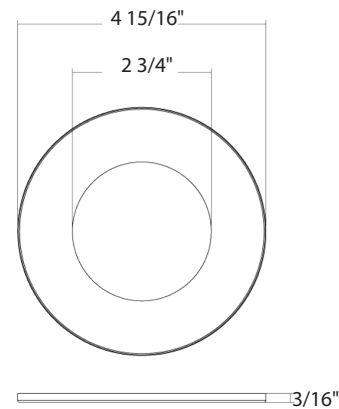

PERFORMANCE

PUCK slim surface-mount downlight 7.5W	
INPUT WATTS	7.5W
LUMENS	650
LM/W	87
CRI	90
CCT	2700/3000/3500/4000/5000K
INPUT VOLTAGE	120V

ACCESSORY (SOLD SEPARATELY)

PUCKFA-TRIM-4R-BNS
(4" ROUND BRUSHED NICKEL TRIM)

PUCKFA-TRIM-4R-BRS
(4" ROUND BRONZE TRIM)

PUCKFA-TRIM-4R-BS
(4" ROUND BLACK TRIM)

DIMENSIONS

PUCK slim surface-mount downlight

4" Round Trim

ORDERING MATRIX

PUCK slim surface-mount downlight

Family	Fixture Type	Size-Shape	Wattage	CRI	Color Temperature	Voltage Rating	Fixture Finish	Trim Finish
PUCK	FA	4R	7.5	9	CCT	120	W	S
FA	Field-Adjustable	4R 4" Round	7.5 7.5W	9 90 CRI	CCT Adjustable 27/30/35/40/50K	120 120V	W White	S Smooth