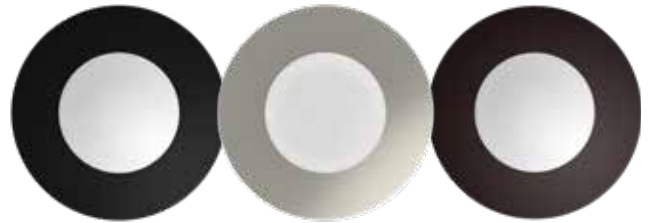

Easy to change trims, easy to change CCT!
PUCK—Decorative, 4" field-adjustable wafers.

TITLE 20 COMPLIANT

JA8 COMPLIANT

UL CERTIFIED

50,000-HOUR LED LIFESPAN

DIMMABLE

90 CRI

5-YEAR, NO-COMPROMISE WARRANTY

RAB's warranty is subject to all terms and conditions found at rablighting.com/warranty

We make it easy.

The driver-on-board design makes the PUCK compatible with 4" recessed housings and 4" j-boxes, and installation is easy with sturdy friction clips. All models also include an Edison base adapter.

Selectable CCT.

This decorative retrofit lets you choose from five different color temperatures to maximize flexibility in the field.

Decorative Color Options

All models feature a magnetic steel trim that allows you to quickly swap out trim colors. *(Comes with white trim; brushed nickel, black, and bronze trims sold separately.)*