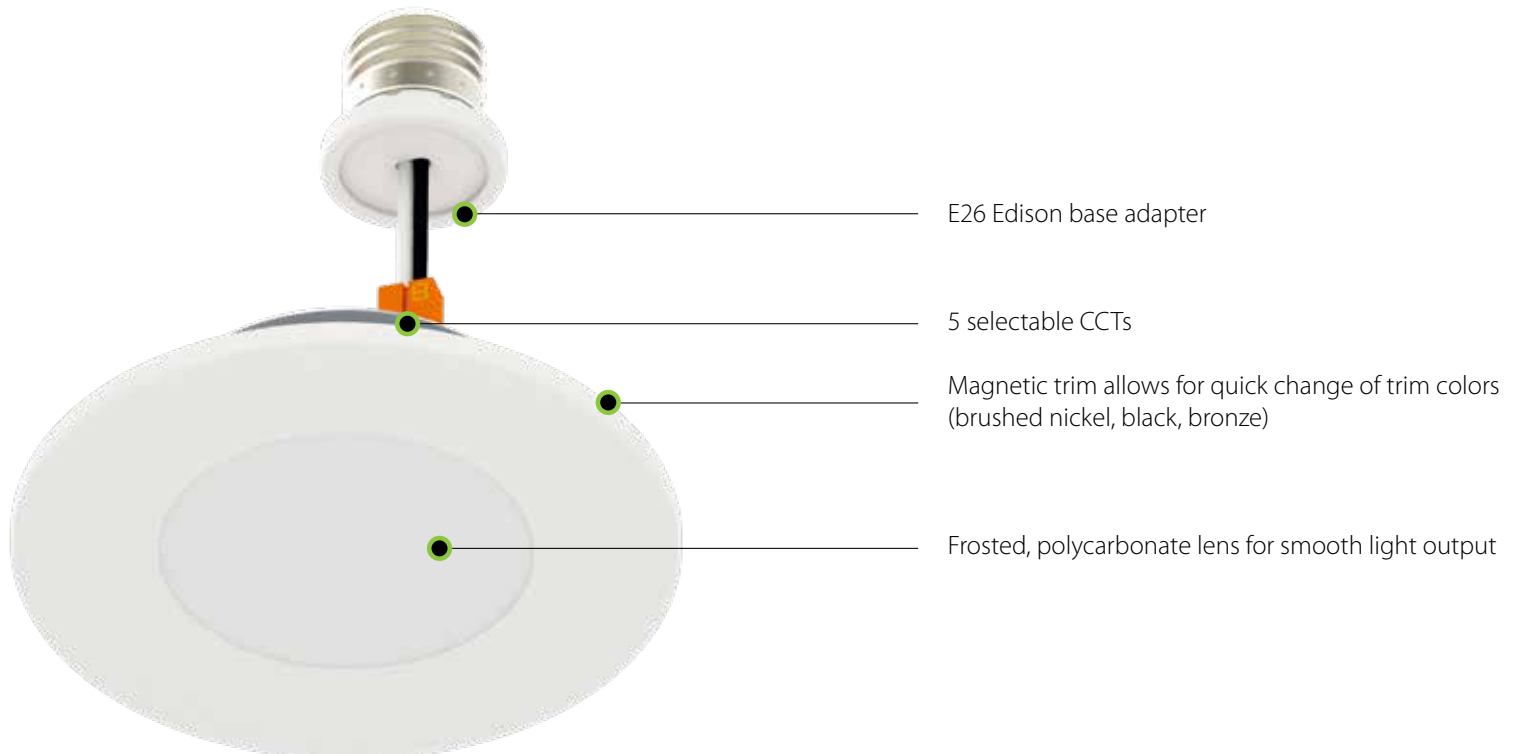

Easy to change trims, easy to change CCT!
PUCK—Decorative, 4" field-adjustable wafers.

TITLE 20 COMPLIANT

JA8 COMPLIANT

UL CERTIFIED

50,000-HOUR LED LIFESPAN

DIMMABLE

90 CRI

5-YEAR, NO-COMPROMISE WARRANTY

RAB's warranty is subject to all terms and conditions found at rablighting.com/warranty

We make it easy.

The driver-on-board design makes the PUCK compatible with 4" recessed housings and 4" j-boxes, and installation is easy with sturdy friction clips. All models also include an Edison base adapter.

Selectable CCT.

This decorative retrofit lets you choose from five different color temperatures to maximize flexibility in the field.

Decorative Color Options

All models feature a magnetic steel trim that allows you to quickly swap out trim colors. *(Comes with white trim; brushed nickel, black, and bronze trims sold separately.)*

Ordering Matrix

Product Family	Size	Shape	Wattage	CRI/Color Temperature	Voltage	Finish	Trim
PUCKFA	4	R	7.5	9CCT	120	W	S
	4 4"	R Round	7.5 7.5W	90 CRI, CCT Field Adjustable 2700/3000/3500/4000/5000K	120 120V	W White	S Smooth