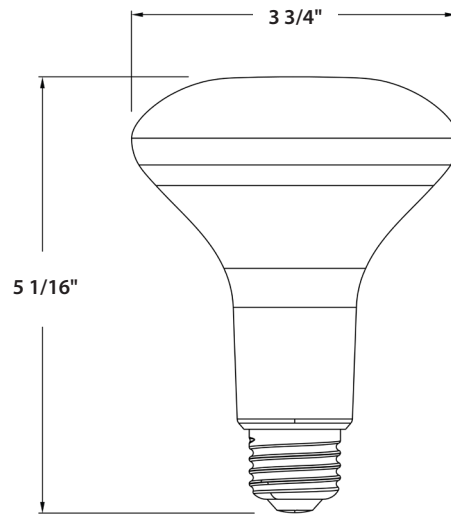

TECHNICAL SPECIFICATIONS

CONSTRUCTION

Product Type Reflector	Lens Finish Frosted
Bulb Shape BR30	Bulb Type E26
Enclosure Material Plastic	Beam Angle 120°
Enclosure Finish White	

COMPLIANCE

Safety Listing UL Listed
ENERGY STAR® Compliance Yes, ENERGY STAR® Compliant
Environment/Fixture Rating Damp/Open
FCC Complies with Part 15 of the FCC Rules.
RoHS Mercury and UV free. RoHS-compliant components.

Reflector Contractor Series

DIMENSIONS

BR30 8.5W ECO 6PK

Weight: 1.49 lbs

ORDERING INFO

Catalog Number	Model Number (DLC/Energy Star)	UPC	Case Pack
BR30-8.5-830-DIM ECO 6PK	A10046(BR30-8.5-830-DIM ECO 6PK)	019813700564	24
BR30-8.5-850-DIM ECO 6PK	A10047(BR30-8.5-850-DIM ECO 6PK)	019813700571	24