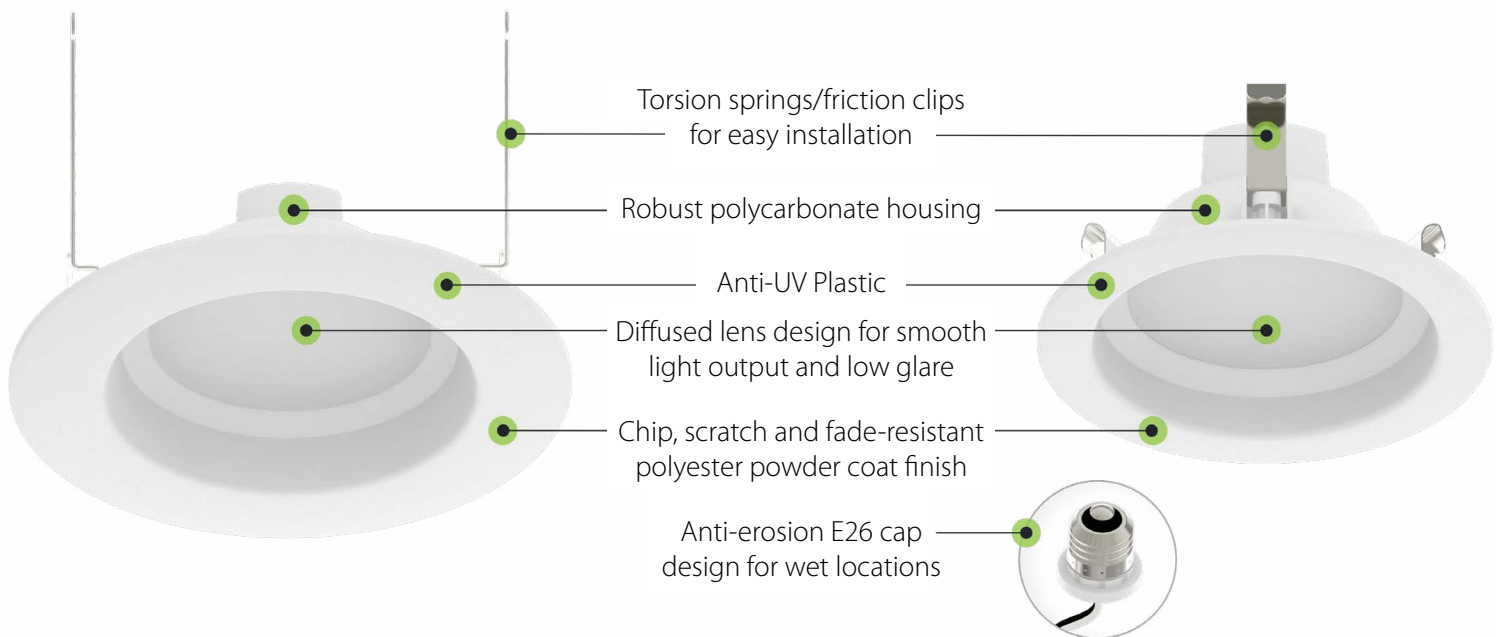

Tight budget? No problem.
RET34—Ultra-economy 4" & 6" retrofits.

We make it easy.

Our low-profile design makes them compatible with most recessed housings and integrated friction clips/torsion springs make installation quick and easy. All models also include an Edison base (E26) socket.

What you know and love.

These downlights are ideal for both new construction and retrofit applications. Models are offered in both 4" (6W) and 6" (7W) and in two popular color temperatures.

Anywhere you want it.

All models are suitable for use in dry, damp and wet locations, making them perfect for both indoor and outdoor use.

Stock up on cans.

RAB carries 4" and 6" recessed housings in both new construction and remodeler models. All housings are IC rated for direct contact with insulation, and compatible with our retrofit downlights.