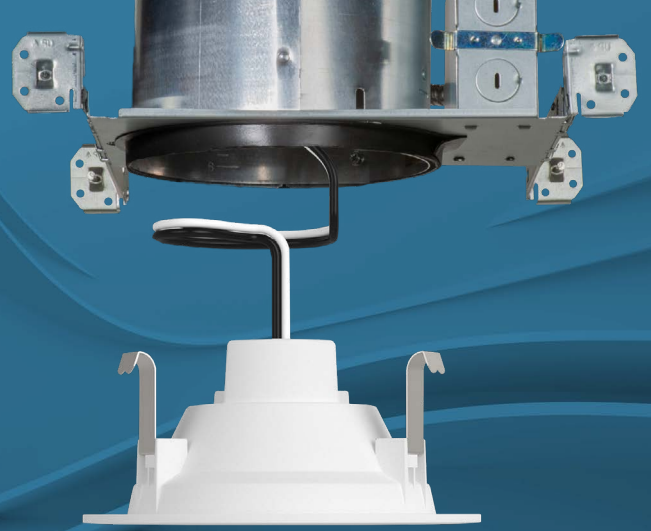

Tight budget? No problem.
RET34—Ultra-economy 4" & 6" retrofits.

We make it easy.

Our low-profile design makes them compatible with most recessed housings and integrated friction clips/torsion springs make installation quick and easy. All models also include an Edison base (E26) socket.

What you know and love.

These downlights are ideal for both new construction and retrofit applications. Models are offered in both 4" (6W) and 6" (7W) and in two popular color temperatures.

Anywhere you want it.

All models are suitable for use in dry, damp and wet locations, making them perfect for both indoor and outdoor use.

Stock up on cans.

RAB carries 4" and 6" recessed housings in both new construction and remodeler models. All housings are IC rated for direct contact with insulation, and compatible with our retrofit downlights.