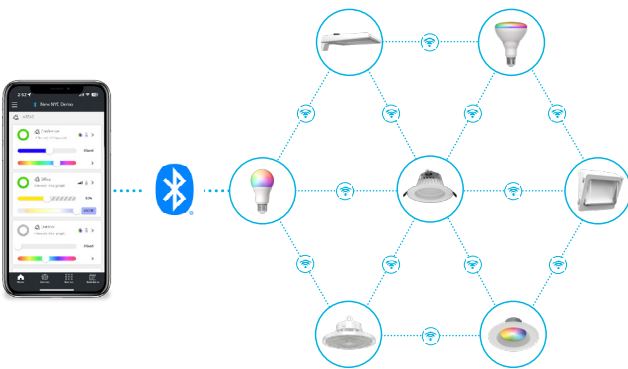

SLIM Field-Adjustable, Wall Pack w/Adjustable Throw **RAB**

WIRELESS NETWORK LIGHTING CONTROLS

Lightcloud products offer integrated network lighting control for a truly wireless solution that allows you to manage RAB's various compatible devices. With RAB's patented Rapid Provisioning technology, devices can be quickly and easily commissioned for residential and commercial applications. Each device can communicate with other devices in the mesh network. With two Lightcloud systems to choose from, it's easy to implement controls anywhere.

Learn more about Lightcloud wireless networked lighting controls.

Design Lights Consortium Network Lighting Controls:

- Interior Applications: N1XMLOEATB
- Exterior Applications: NHCZ2BIA17L

Lightcloud®

- Utilizes Bluetooth Mesh, eliminating the need for a Gateway or Hub
- Ideal for applications that need basic wireless control such as ON/OFF, dimming, color tuning, Schedules, and SmartShift
- Download the Lightcloud Blue mobile app for iOS or Android devices
- Add the XDIM/BRIDGE/LCB and LCGATEWAY to adopt premium Lightcloud Enterprise features