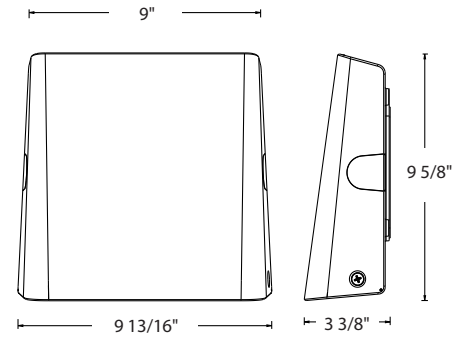

SLIMS

Weight: 6.0 lbs