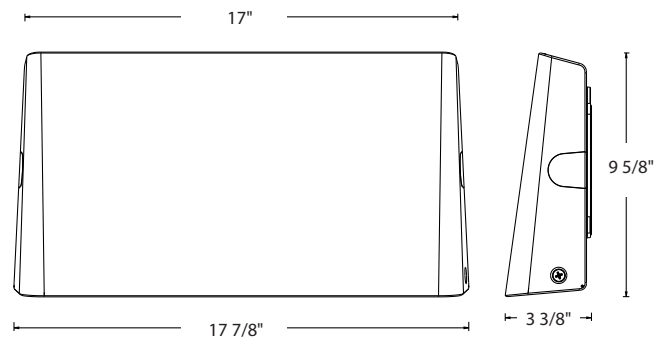

## DIMENSIONS

### SLIMS

Weight: 6.0 lbs

### SLIMM

Weight: 8.2 lbs

### SLIML

Weight: 9.9 lbs