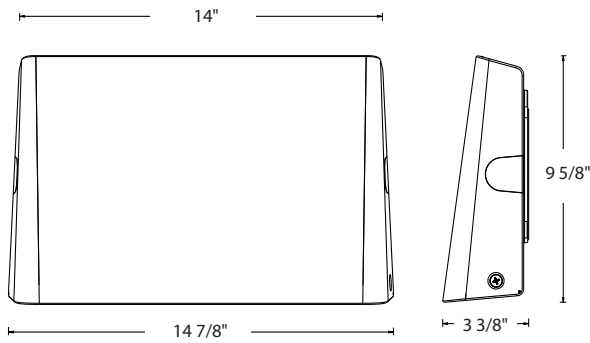

SLIMM

Weight: 8.2 lbs