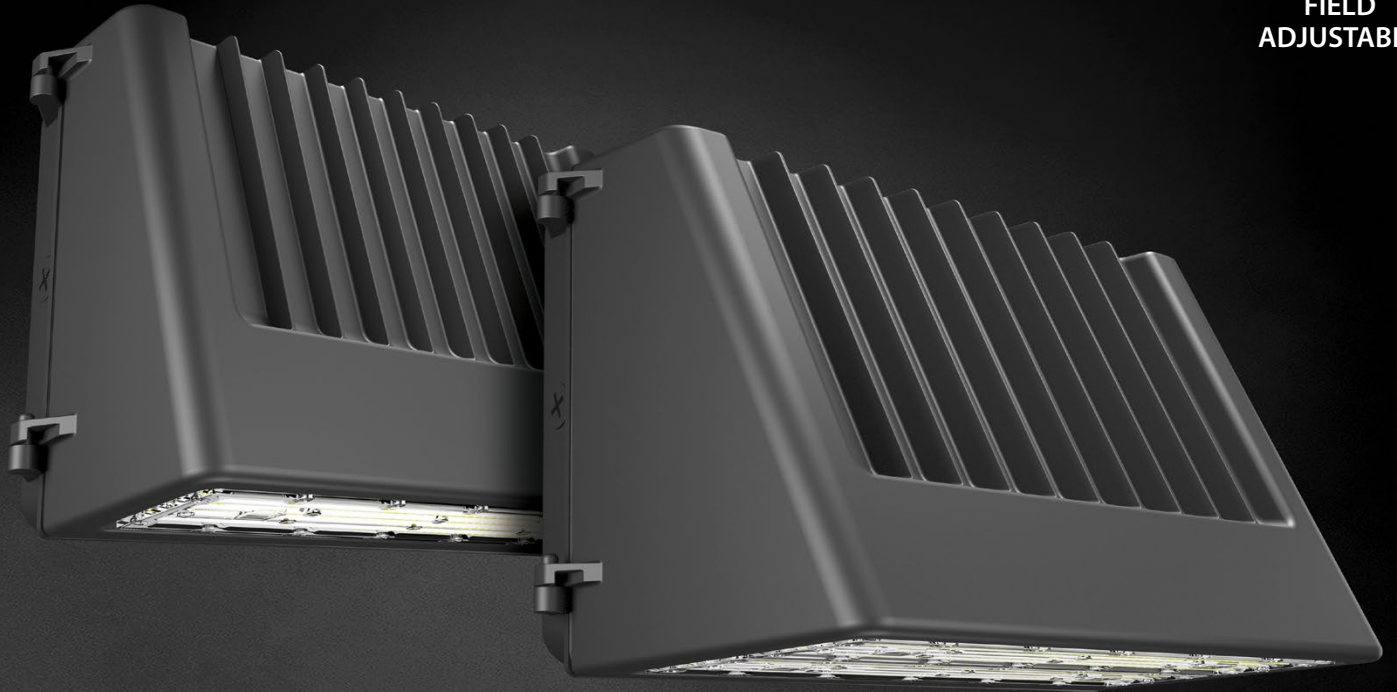

RAB®

FIELD
ADJUSTABLE

Full cutoff, field adjustable and priced right.
SLIM17 ultra-economy wall packs.

Field-adjustable control.

The SLIM17 comes with a field-adjustable CCT switch that's easily accessed on the side of the fixture and allows you to choose between 3000, 4000 and 5000K.

On when you need them,
off when you don't.

All models come standard with an integrated, selectable, on/off photocell that can automatically control when the wall packs turn on for even greater energy savings.

40W
60W

LARGE

100W
120W
150W

Plenty of options.

These larger SLIM17s come in two sizes and are available in five different wattages: 40, 60, 100, 120 and 150W.

The proof is in the performance.

Tight budgets don't mean having to sacrifice on performance. The SLIM17 delivers 80+ CRI and a high efficacy of up to 145 lm/W, all with 0-10V dimming. Its diffuse, uniform output comes without the flickering or humming often found in ultra-economy lighting.

All models are full cutoff wall packs that are Dark Sky friendly.

Easy installation.

Hinged wiring access and conduit entries on the back, sides, top and bottom make installation a snap.