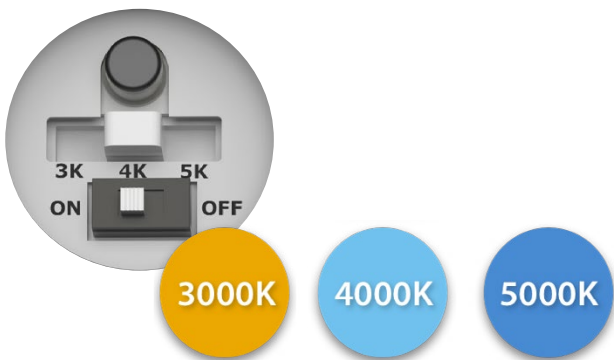

RAB®

FIELD
ADJUSTABLE

Full cutoff, field adjustable and priced right.
SLIM17 ultra-economy wall packs.

Field-adjustable control.

The SLIM17 comes with a field-adjustable CCT switch that's easily accessed on the side of the fixture and allows you to choose between 3000, 4000 and 5000K.

On when you need them,
off when you don't.

All models come standard with an integrated, selectable, on/off photocell that can automatically control when the wall packs turn on for even greater energy savings.

40W
60W

LARGE

100W
120W
150W

Plenty of options.

These larger SLIM17s come in two sizes and are available in five different wattages: 40, 60, 100, 120 and 150W.

The proof is in the performance.

Tight budgets don't mean having to sacrifice on performance. The SLIM17 delivers 80+ CRI and a high efficacy of up to 145 lm/W, all with 0-10V dimming. Its diffuse, uniform output comes without the flickering or humming often found in ultra-economy lighting.