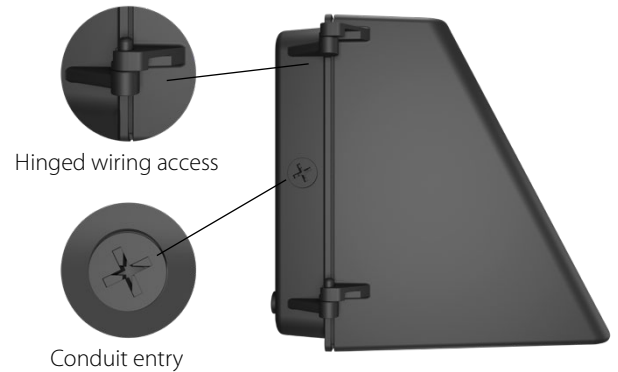

RAB®

FIELD
ADJUSTABLE

Full cutoff, field adjustable and priced right.
SLIM17 ultra-economy wall packs.

Field-adjustable control.

The SLIM17 comes with a field-adjustable CCT switch that's easily accessed on the side of the fixture and allows you to choose between 3000, 4000 and 5000K.

40W
60W

LARGE

100W
120W
150W

Plenty of options.

These larger SLIM17s come in two sizes and are available in five different wattages: 40, 60, 100, 120 and 150W.

The proof is in the performance.

Tight budgets don't mean having to sacrifice on performance. The SLIM17 delivers 80+ CRI and a high efficacy of up to 145 lm/W, all with 0-10V dimming. Its diffuse, uniform output comes without the flickering or humming often found in ultra-economy lighting.

All models are full cutoff wall packs that are Dark Sky friendly.

Easy installation.

Hinged wiring access and conduit entries on the back, sides, top and bottom make installation a snap.