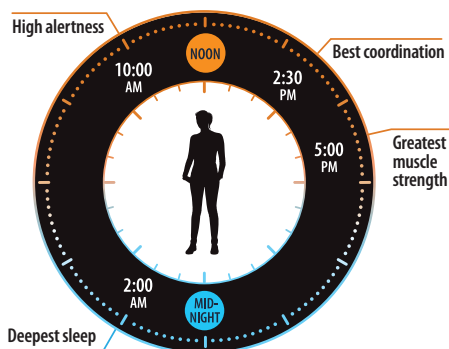

RAB

SmartShift™

The most advanced circadian lighting system available, keeping your body—and your mind—in mind.

Introducing SmartShift

Before there was lighting, there was sunlight. Our internal clocks moved in harmony with the sun. But modern life disrupted our circadian systems and knocked them out of sync. The more time we spent indoors under artificial light, the more our natural rhythms were impacted.

Enter SmartShift from RAB Lighting — a circadian lighting system that comes pre-programmed to match the natural patterns of daylight and helps our bodies get back in sync with the sun.

Lighting that can bring you back in sync.

SmartShift is the first lighting technology that can promote better sleep, health and happiness. Once installed alongside a Lightcloud control system, it automatically tunes the color and intensity of indoor lights throughout the day, syncing your body with the natural cycles of daylight.