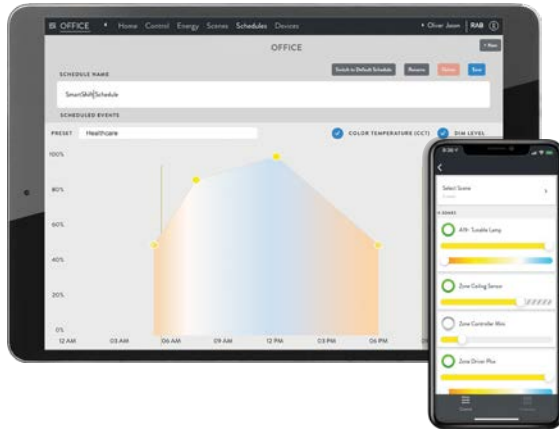

## Lighting that can bring you back in sync.

SmartShift is the first lighting technology that can promote better sleep, health and happiness. Once installed alongside a Lightcloud control system, it automatically tunes the color and intensity of indoor lights throughout the day, syncing your body with the natural cycles of daylight.

POWERED BY  
LIGHTCLOUD®

PRE-PROGRAMMED  
CIRCADIAN SCHEDULES\*

CREATE GROUPS  
OR ZONES

SET  
SCHEDULES

SET  
SCENES

CHANGE COLOR  
TEMPERATURE

CONTROL WITH  
MOBILE APP

## Powered by Lightcloud.

Control your SmartShift-enabled fixtures from your mobile device. Create your own scenes, moods and schedules, or temporarily override automated circadian controls for precision customization.