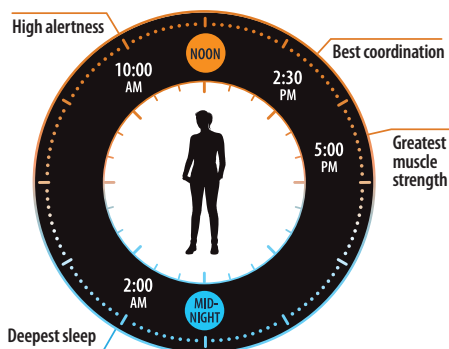

RAB

SmartShift[®]

The most advanced circadian lighting system available, keeping your body—and your mind—in mind.

Introducing SmartShift

Before there was lighting, there was sunlight. Our internal clocks moved in harmony with the sun. But modern life disrupted our circadian systems and knocked them out of sync. The more time we spent indoors under artificial light, the more our natural rhythms were impacted.

Enter SmartShift from RAB Lighting — a circadian lighting system that comes pre-programmed to match the natural patterns of daylight and helps our bodies get back in sync with the sun.

Lighting that can bring you back in sync.

SmartShift is the first lighting technology that can promote better sleep, health and happiness. Once installed alongside a Lightcloud control system, it automatically tunes the color and intensity of indoor lights throughout the day, syncing your body with the natural cycles of daylight.