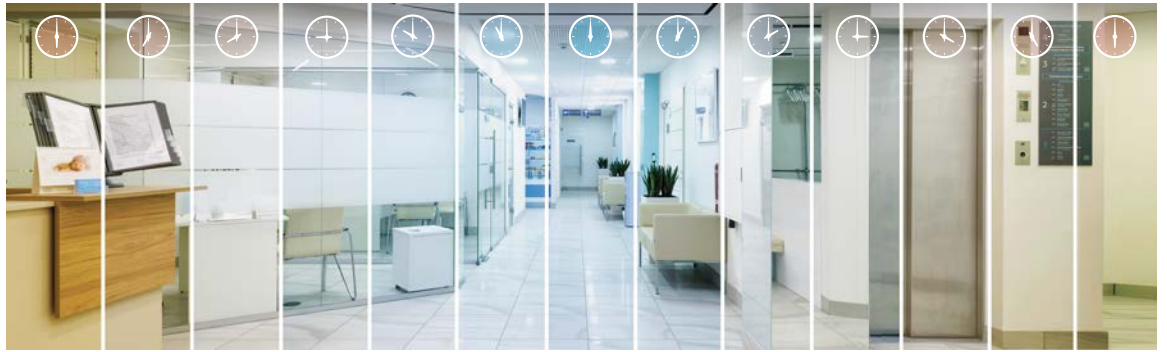

SmartShift is the first lighting technology that can promote better sleep, health and happiness. Once installed alongside a Lightcloud control system, it automatically tunes the color and intensity of indoor lights throughout the day, syncing your body with the natural cycles of daylight.

POWERED BY
LIGHTCLOUD®

PRE-PROGRAMMED
CIRCADIAN SCHEDULES*

CREATE GROUPS
OR ZONES

SET
SCHEDULES

SET
SCENES

CHANGE COLOR
TEMPERATURE

CONTROL WITH
MOBILE APP

Powered by Lightcloud.

Control your SmartShift-enabled fixtures from your mobile device. Create your own scenes, moods and schedules, or temporarily override automated circadian controls for precision customization.

Manage an entire site or multiple sites from a web-based dashboard, with no servers to setup or maintain. Configure right down to the individual fixture—or we could even manage it for you!

The right kind of light.

With one click, SmartShift-enabled lighting fixtures on a Lightcloud system will set themselves to your time zone and begin adjusting your light level and color temperature to match the natural pattern