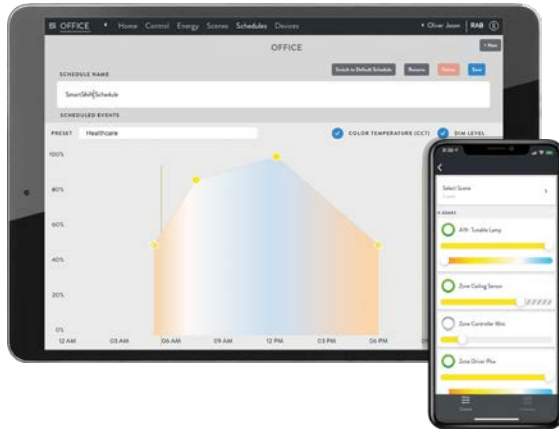

SmartShift is the first lighting technology that can promote better sleep, health and happiness. Once installed alongside a Lightcloud control system, it automatically tunes the color and intensity of indoor lights throughout the day, syncing your body with the natural cycles of daylight.

POWERED BY
LIGHTCLOUD®

PRE-PROGRAMMED
CIRCADIAN SCHEDULES*

CREATE GROUPS
OR ZONES

SET
SCHEDULES

SET
SCENES

CHANGE COLOR
TEMPERATURE

CONTROL WITH
MOBILE APP

Powered by Lightcloud.

Control your SmartShift-enabled fixtures from your mobile device. Create your own scenes, moods and schedules, or temporarily override automated circadian controls for precision customization.

Manage an entire site or multiple sites from a web-based dashboard, with no servers to setup or maintain. Configure right down to the individual fixture—or we could even manage it for you!

The right kind of light.

With one click, SmartShift-enabled lighting fixtures on a Lightcloud system will set themselves to your time zone and begin adjusting your light level and color temperature to match the natural pattern