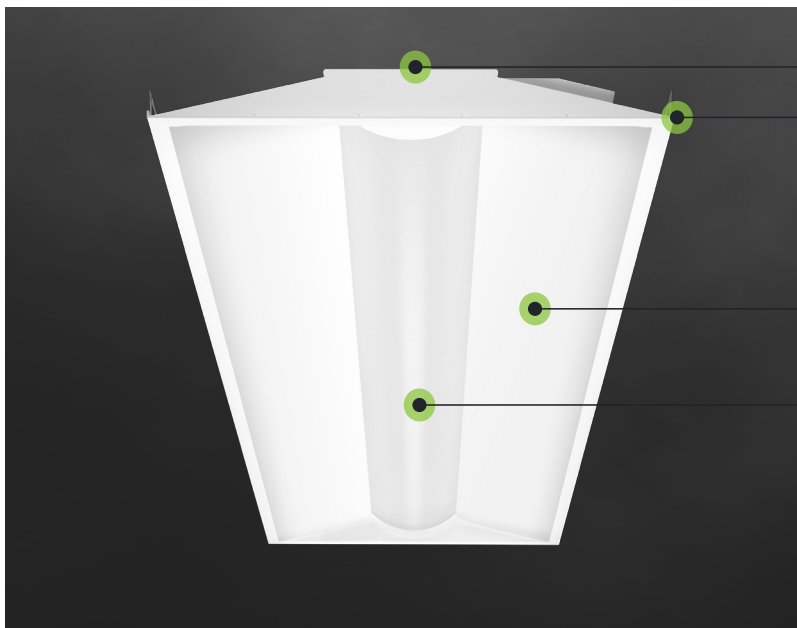

The biggest bang for your buck.

SWISH34—budget-conscious center basket.

Delivers great performance at an affordable price.

The SWISH34 has the appearance of a SWISH but uses a different construction—cold-rolled, 24-gauge steel and plastic end caps. All models are DLC listed, which qualify the SWISH34 for utility rebates that will help you save even more and get you a quick payback.

Lightweight 24-gauge steel housing

Integral T-grid clips for easy installation

High-reflectance finish for uniform distribution

Frosted polycarbonate lens reduces glare

IC Rated for direct contact with insulation