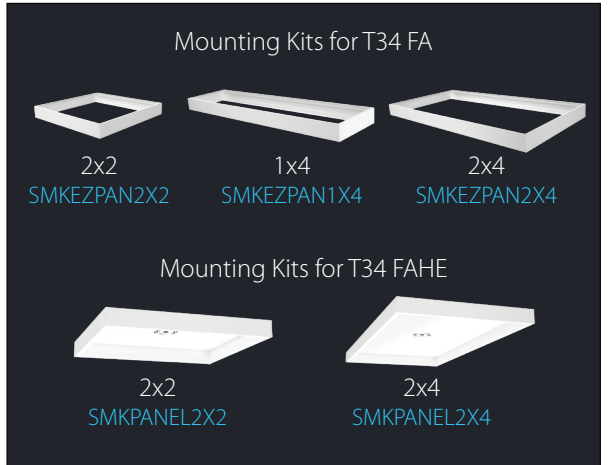

Backlit, field adjustable and low profile.

The ultra-economy T34™ FA and T34 FAHE.

Dialed-in control.

We've brought field-adjustability to our ultra-economy panels!

The T34 FA is available in 2x2, 1x4, and 2x4 formats with three selectable lumen outputs and color temperatures. The 0-10V dimmable driver allows for an additional layer of control over your lighting.

Take energy savings to the next level.

The T34 FA is also available in high-efficiency models for additional cost savings. With efficacies of up to 148 lm/W, the T34 FAHE exceeds DLC Premium requirements for LED panels.

Tight Spaces? No problem.

The T34 FA's low-profile design is IC rated for direct contact with ceiling insulation, and is also Chicago Plenum (CCEA) compliant. Integral earthquake clips secure the panel to T-bars and won't get lost during installation.

Seeing is believing.

A lightweight, frosted, polystyrene lens diffuses light, making the T34 FA and T34 FAHE ideal for areas that require uniform, glare-free distribution.

Versatile mounting.

The T34 FA and FAHE are designed for use in recessed ceilings but can also be mounted directly to drywall with one of our surface mounting kits.