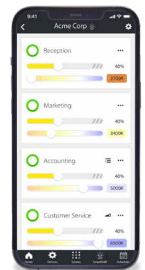

Tight Spaces? No problem.

The T34 FA's low-profile design is IC rated for direct contact with ceiling insulation, and is also Chicago Plenum (CCEA) compliant. Integral earthquake clips secure the panel to T-bars and won't get lost during installation.

Seeing is believing.

A lightweight, frosted, polystyrene lens diffuses light, making the T34 FA and T34 FAHE ideal for areas that require uniform, glare-free distribution.

Versatile mounting.

The T34 FA and FAHE are designed for use in recessed ceilings but can also be mounted directly to drywall with one of our surface mounting kits.

Get in control.

The T34 FA and T34 FAHE are available with factory-installed Lightcloud® Blue compatibility, for use with our wireless, Bluetooth mesh control system.

Ordering Matrix

T34 FA

Family	Size	Color Temp	Finish	Voltage	Options
T34FA					
2X2	2' x 2' (40/30/20W)	Blank Field Adjustable	Blank White	Blank 0-10V Dimming	Blank No Option
1X4	1' x 4' (40/30/20W)	5000/4000/3500K		120-277V	/LC Lightcloud Controller
2X4	2' x 4' (50/40/30W)				/LCB Lightcloud Blue
					/MVS Occupancy Sensor
					/E Battery Backup

T34 FAHE

Family	Size	Color Temp	Finish	Voltage	Options
T34FAHE					
2X2	2' x 2' (40/30/20W)	Blank Field Adjustable	Blank White	Blank 0-10V Dimming	Blank No Option
2X4	2' x 4' (50/40/30W)	5000/4000/3500K		120-277V	/LC Lightcloud Controller
					/LCB Lightcloud Blue
					/E Battery Backup

FIELD ADJ.

50,000 HRS

Visit rablighting.com for details

5-YEAR, LIMITED WARRANTY

RAB's warranty is subject to all terms and conditions found at rablighting.com/warranty