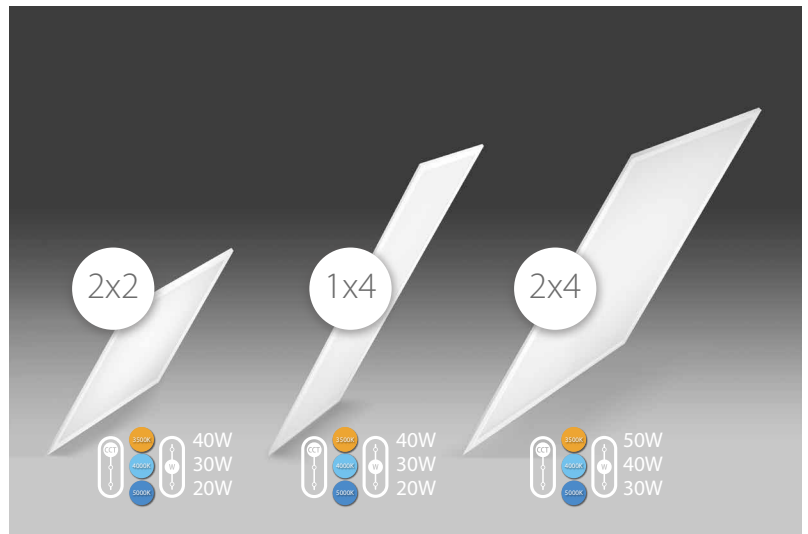

Backlit, field adjustable and low profile.

The ultra-economy T34™ FA and T34 FAHE.

Dialed-in control.

We've brought field-adjustability to our ultra-economy panels!

The T34 FA is available in 2x2, 1x4, and 2x4 formats with three selectable lumen outputs and color temperatures. The 0-10V dimmable driver allows for an additional layer of control over your lighting.

Take energy savings to the next level.

The T34 FA is also available in high-efficiency models for additional cost savings. With efficacies of up to 148 lm/W, the T34 FAHE exceeds DLC Premium requirements for LED panels.

Tight Spaces? No problem.

The T34 FA's low-profile design is IC rated for direct contact with ceiling insulation, and is also Chicago Plenum (CCEA) compliant. Integral earthquake clips secure the panel to T-bars and won't get lost during installation.

Seeing is believing.

A lightweight, frosted, polystyrene lens diffuses light, making the T34 FA and T34 FAHE ideal for areas that require uniform, glare-free distribution.

Versatile mounting.

The T34 FA and FAHE are designed for use in recessed ceilings but can also be mounted directly to drywall with one of our surface mounting kits.