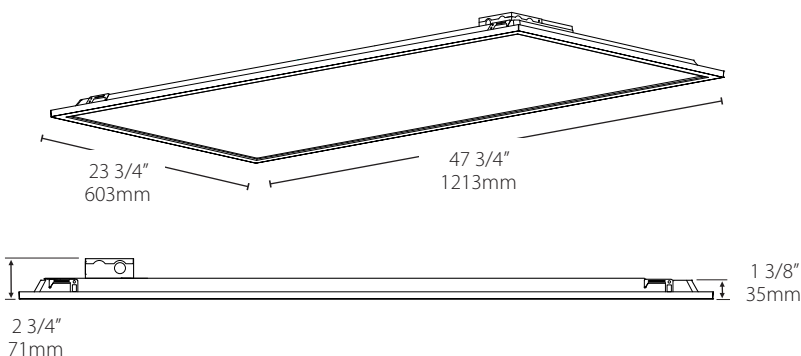

2x4 (30W, 40W, 50W)

Weight: 8.95lbs.

2x2 (20W, 30W, 40W)

Weight: 5.19 lbs.

Performance

2x2	20W			30W			40W		
	5000K	4000K	3500K	5000K	4000K	3500K	5000K	4000K	3500K
Input Watts	21	22	21	27	28	27	38	38	41
Lumens	2,168	2,452	2,379	2,904	3,284	3,186	4,466	4,457	4,705
Efficacy (lm/W)	103	112	114	108	118	119	116	117	116
Color Accuracy (CRI)	81	80	82	81	80	81	81	81	81