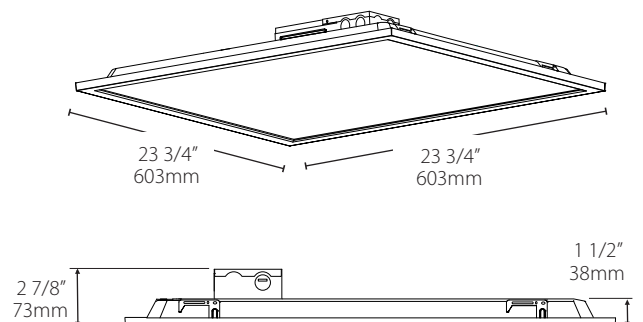

2x4 (30W, 40W, 50W)

Weight: 8.95lbs.

2x2 (20W, 30W, 40W)

Weight: 5.19 lbs.

Performance

2x2	20W			30W			40W		
	5000K	4000K	3500K	5000K	4000K	3500K	5000K	4000K	3500K
Input Watts	21	22	21	27	28	27	38	38	41
Lumens	2,168	2,452	2,379	2,904	3,284	3,186	4,466	4,457	4,705
Efficacy (lm/W)	103	112	114	108	118	119	116	117	116
Color Accuracy (CRI)	81	80	82	81	80	81	81	81	81