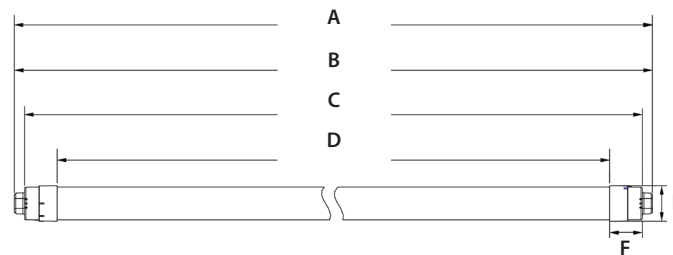

TECHNICAL SPECIFICATIONS

CONSTRUCTION

Product Type Linear	Lens Finish Clear
Length (Nominal) 18", 24", 30", 36", 42", 46" 60", 64", 72", 84", 96", 108" 117" & 120"	Base Type Rotatable R17D
Bulb Shape T8	Beam Angle 360°
Enclosure material Plastic-Aluminum (Cable Kits: Metal)	

COMPLIANCE

Safety Listing UL Listed, UL Classified
Environment/Fixture Rating Damp / Enclosed
FCC Complies with Part 15 of the FCC Rules.
RoHS Mercury and UV free. RoHS-compliant components.

INSTALLATION METHOD

UL Type B, Ballast Bypass - Double Ended Wire

ELECTRICAL

THD ≤20%
Power Factor >0.9
Input Voltage 120-277V
Operating Frequency 50/60Hz
Operating Temperature -20°C to 55°C
Note All values are typical (tolerance +/- 10%)

OTHER

Warranty
RAB warrants that our LED products will be free from defects in materials and workmanship for a period of five (5) years from the date of delivery to the end user, including coverage of light output, color stability, driver performance and fixture finish.

RAB's warranty is subject to all terms and conditions found at rablighting.com/warranty.

DIMENSIONS

CATALOG NUMBER	WEIGHT	A	B	C	D	E	F
T8-7-18P2S-865-DE-BYP	0.3 lb	15 13/16 "	15 1/2"	15 3/16"	13 3/16"	1 1/8"	1"
T8-9-24P2S-865-DE-BYP	0.4 lb	21 13/16"	21 1/2"	21 3/16"	19 3/16"	1 1/8"	1"
T8-12-30P2S-865-DE-BYP	0.5 lb	27 13/16"	27 1/2"	27 3/16"	25 3/16"	1 1/16"	1"
T8-15-36P2S-865-DE-BYP	0.7 lb	33 1/2"	33 13/16"	33 3/16"	31 3/16"	1 1/8"	1"
T8-17.5-42P2S-865-DE-BYP	0.7 lb	39 13/16"	39 1/2"	39 3/16"	37 3/16"	1 1/16"	1"
T8-19.5-48P2S-865-DE-BYP	0.7 lb	45 13/16"	45 1/2"	45 3/16"	43 3/16"	1 1/8"	1"
T8-24-60P2S-865-DE-BYP	1 lb	57 13/16"	57 1/2"	57 3/16"	55 3/16"	1 1/8"	1"
T8-26-64P2S-865-DE-BYP	1 lb	61 13/16"	61 1/2"	61 3/16"	59 3/16"	1 1/16"	1"
T8-29.5-72P2S-865-DE-BYP	1 lb	69 13/16"	69 1/2"	69 3/16"	67 3/16"	1 1/8"	1"
T8-35-84P2S-865-DE-BYP	1.5 lbs	81 13/16"	81 1/2"	81 3/16"	79 3/16"	1 1/8"	1"
T8-39.5-96P2S-865-DE-BYP	1.8 lbs	93 13/16"	93 1/2"	93 3/16"	91 3/16"	1 1/8"	1"
T8-43-108P2S-865-DE-BYP	2 lbs	105 13/16"	105 1/2"	105 3/16"	103 3/16"	1 1/8"	1"
T8-46-117P2S-865-DE-BYP	2 lbs	114 13/16"	114 1/2"	114 3/16"	112 3/16"	1 1/16"	1"
T8-47.5-120P2S-865-DE-BYP	2 lbs	117 13/16"	117 1/2"	117 3/16"	115 3/16"	1 1/8"	1"