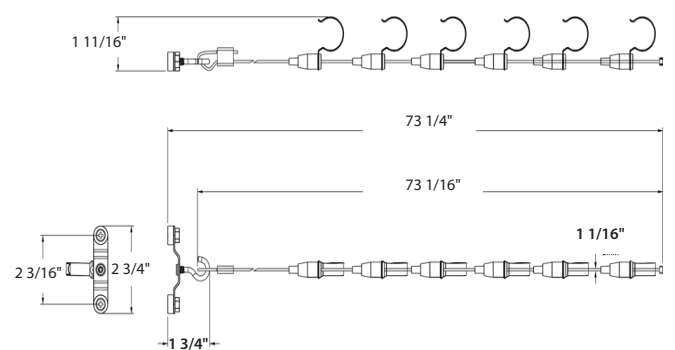

TECHNICAL SPECIFICATIONS

CONSTRUCTION

Product Type Linear	Lens Finish Clear
Length (Nominal) 18", 24", 30", 36", 42", 46" 60", 64", 72", 84", 96", 108" 117" & 120"	Base Type Rotatable R17D
Bulb Shape T8	Beam Angle 360°
Enclosure material Plastic-Aluminum (Cable Kits: Metal)	

RAB's warranty is subject to all terms and conditions found at rablighting.com/warranty.

DIMENSIONS

CATALOG NUMBER	WEIGHT	A	B	C	D	E	F
T8-7-18P2S-865-DE-BYP	0.3 lb	15 13/16 "	15 1/2"	15 3/16"	13 3/16"	1 1/8"	1"
T8-9-24P2S-865-DE-BYP	0.4 lb	21 13/16"	21 1/2"	21 3/16"	19 3/16"	1 1/8"	1"
T8-12-30P2S-865-DE-BYP	0.5 lb	27 13/16"	27 1/2"	27 3/16"	25 3/16"	1 1/16"	1"
T8-15-36P2S-865-DE-BYP	0.7 lb	33 1/2"	33 13/16"	33 3/16"	31 3/16"	1 1/8"	1"
T8-17.5-42P2S-865-DE-BYP	0.7 lb	39 13/16"	39 1/2"	39 3/16"	37 3/16"	1 1/16"	1"
T8-19.5-48P2S-865-DE-BYP	0.7 lb	45 13/16"	45 1/2"	45 3/16"	43 3/16"	1 1/8"	1"
T8-24-60P2S-865-DE-BYP	1 lb	57 13/16"	57 1/2"	57 3/16"	55 3/16"	1 1/8"	1"
T8-26-64P2S-865-DE-BYP	1 lb	61 13/16"	61 1/2"	61 3/16"	59 3/16"	1 1/16"	1"
T8-29.5-72P2S-865-DE-BYP	1 lb	69 13/16"	69 1/2"	69 3/16"	67 3/16"	1 1/8"	1"
T8-35-84P2S-865-DE-BYP	1.5 lbs	81 13/16"	81 1/2"	81 3/16"	79 3/16"	1 1/8"	1"
T8-39.5-96P2S-865-DE-BYP	1.8 lbs	93 13/16"	93 1/2"	93 3/16"	91 3/16"	1 1/8"	1"
T8-43-108P2S-865-DE-BYP	2 lbs	105 13/16"	105 1/2"	105 3/16"	103 3/16"	1 1/8"	1"
T8-46-117P2S-865-DE-BYP	2 lbs	114 13/16"	114 1/2"	114 3/16"	112 3/16"	1 1/16"	1"
T8-47.5-120P2S-865-DE-BYP	2 lbs	117 13/16"	117 1/2"	117 3/16"	115 3/16"	1 1/8"	1"

ACCESSORIES (SOLD SEPERATELY)

ST-4L-CABLE-KIT

Cable mounting accessory for sign Hero LED lamps: 1-4 lamp applications: designed to prevent lamp sagging for horizontal applications.

Over 8' long: Includes options for mounting via magnets or tek screws

ST-6L-CABLE-KIT

Cable mounting accessory for sign Hero LED lamps: 1-6 lamp applications: designed to prevent lamp sagging for horizontal applications.

Over 8' long: Includes options for mounting via magnets or tek screws