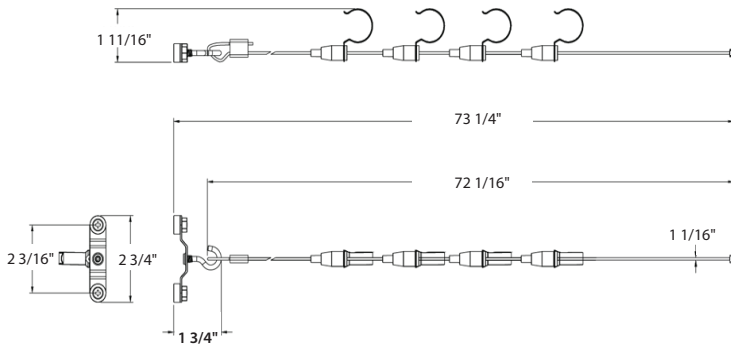

TECHNICAL SPECIFICATIONS

CONSTRUCTION

Product Type Linear	Lens Finish Clear
Length (Nominal) 18", 24", 30", 36", 42", 46" 60", 64", 72", 84", 96", 108" 117" & 120"	Base Type Rotatable R17D
Bulb Shape T8	Beam Angle 360°
Enclosure material Plastic-Aluminum (Cable Kits: Metal)	

RAB's warranty is subject to all terms and conditions found at rablighting.com/warranty.

DIMENSIONS

CATALOG NUMBER	WEIGHT	A	B	C	D	E	F
T8-7-18P2S-865-DE-BYP	0.3 lb	15 13/16 "	15 1/2"	15 3/16"	13 3/16"	1 1/8"	1"
T8-9-24P2S-865-DE-BYP	0.4 lb	21 13/16"	21 1/2"	21 3/16"	19 3/16"	1 1/8"	1"
T8-12-30P2S-865-DE-BYP	0.5 lb	27 13/16"	27 1/2"	27 3/16"	25 3/16"	1 1/16"	1"
T8-15-36P2S-865-DE-BYP	0.7 lb	33 1/2"	33 13/16"	33 3/16"	31 3/16"	1 1/8"	1"
T8-17.5-42P2S-865-DE-BYP	0.7 lb	39 13/16"	39 1/2"	39 3/16"	37 3/16"	1 1/16"	1"
T8-19.5-48P2S-865-DE-BYP	0.7 lb	45 13/16"	45 1/2"	45 3/16"	43 3/16"	1 1/8"	1"
T8-24-60P2S-865-DE-BYP	1 lb	57 13/16"	57 1/2"	57 3/16"	55 3/16"	1 1/8"	1"
T8-26-64P2S-865-DE-BYP	1 lb	61 13/16"	61 1/2"	61 3/16"	59 3/16"	1 1/16"	1"
T8-29.5-72P2S-865-DE-BYP	1 lb	69 13/16"	69 1/2"	69 3/16"	67 3/16"	1 1/8"	1"
T8-35-84P2S-865-DE-BYP	1.5 lbs	81 13/16"	81 1/2"	81 3/16"	79 3/16"	1 1/8"	1"
T8-39.5-96P2S-865-DE-BYP	1.8 lbs	93 13/16"	93 1/2"	93 3/16"	91 3/16"	1 1/8"	1"
T8-43-108P2S-865-DE-BYP	2 lbs	105 13/16"	105 1/2"	105 3/16"	103 3/16"	1 1/8"	1"
T8-46-117P2S-865-DE-BYP	2 lbs	114 13/16"	114 1/2"	114 3/16"	112 3/16"	1 1/16"	1"
T8-47.5-120P2S-865-DE-BYP	2 lbs	117 13/16"	117 1/2"	117 3/16"	115 3/16"	1 1/8"	1"

ACCESSORIES (SOLD SEPERATELY)

ST-4L-CABLE-KIT

Cable mounting accessory for sign Hero LED lamps: 1-4 lamp applications: designed to prevent lamp sagging for horizontal applications.

Over 8' long: Includes options for mounting via magnets or tek screws