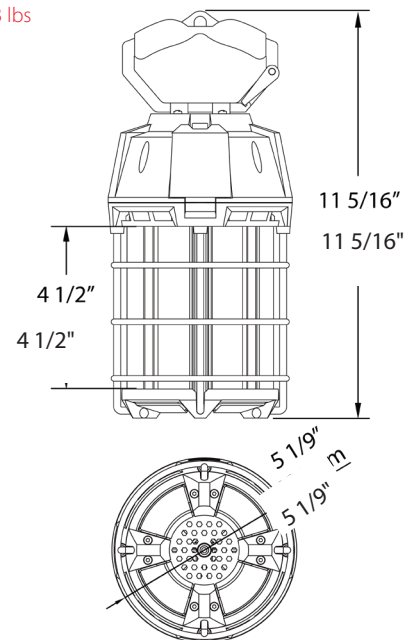

6ft US 18AWG gauge cord and 3 prong plug

TECHNICAL SPECIFICATIONS (CONT.)

COMPLIANCE

Safety Listing

UL listed

Environment/Fixture Rating

Damp / Open

FCC

RAB's warranty is subject to all terms and conditions found at rablighting.com/warranty.

DIMENSIONS

TEMP 60W

Weight: 2.8 lbs

TEMP 100W

Weight: 4.3 lbs

TEMP 150W

Weight: 3.7 lbs