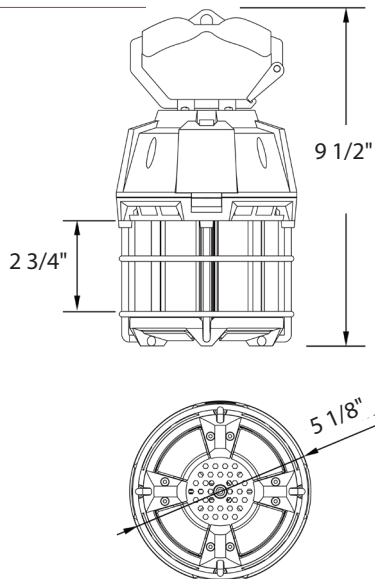

TECHNICAL SPECIFICATIONS (CONT.)

COMPLIANCE

Safety Listing

UL listed

Environment/Fixture Rating

Damp / Open

FCC

Complies with Part 15 of the FCC Rules.

RoHS

Mercury and UV free. RoHS-compliant components.

IP Rating

IP64

OTHER

Warranty

RAB warrants that our LED products will be free from defects in materials and workmanship for a period of five (5) years from the date of delivery to the end user, including coverage of light output, color stability, driver performance and fixture finish.

RAB's warranty is subject to all terms and conditions found at rablighting.com/warranty.

DIMENSIONS

TEMP 60W

Weight: 2.8 lbs