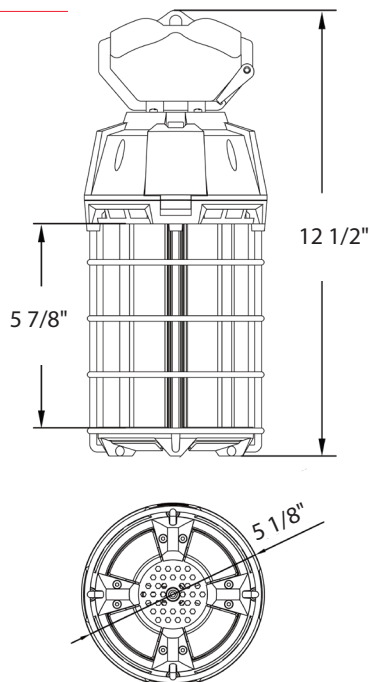

TECHNICAL SPECIFICATIONS

CONSTRUCTION

Product Type
HID

Bulb Shape
Temporary Work Light

Enclosure Material
Polycarbonate

Enclosure Finish
Construction Orange

Base Type
US Plug, 6ft cord

Beam Angle
360°

6ft US 18AWG gauge cord and 3 prong plug

TECHNICAL SPECIFICATIONS (CONT.)

COMPLIANCE

Safety Listing

UL listed

Environment/Fixture Rating

Damp / Open

FCC

RAB's warranty is subject to all terms and conditions found at rablighting.com/warranty.

DIMENSIONS

TEMP 60W

Weight: 2.8 lbs

TEMP 100W

Weight: 4.3 lbs

TEMP 150W

Weight: 3.7 lbs