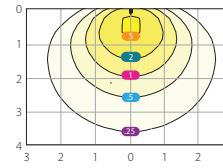

87W - 10,000Lm 20' Mounting Ht, aimed 30° below horizon

SLIPFITTER

X34 10,000lm - 87W (Replaces up to 250W MH)

Color Temperature	5000K	3000K
Input Watts	87	87
Output Lumens (lm)	10,619	10,460
Efficacy (lm/W)	122	121
Color Accuracy (CRI)	83	82