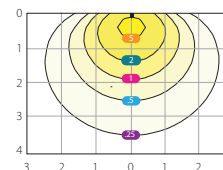

130W - 15,000Lm 25' Mounting Ht, aimed 30° below horizon

Note: based on 120V. Values are typical. +/- 10% tolerance.