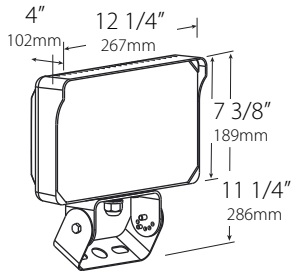

X34 - 3500lm & 2500lm

TRUNNION

X34 19,500lm - 160W (Replaces up to 400W MH)

Color Temperature	5000K	3000K
Input Watts	161	160
Output Lumens (lm)	20,381	19,544
Efficacy (lm/W)	127	122
Color Accuracy (CRI)	83	82