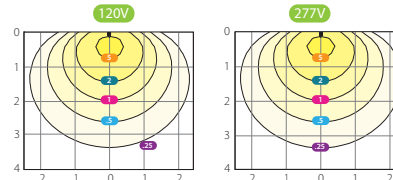

35W - 3500Lm

15' Mounting Ht, aimed 30° below horizon

X34 2,500lm - 25W (Replaces up to 100W MH)

Color Temperature	5000K	3000K
Input Watts	24	25
Output Lumens (lm)	2446	2416
Efficacy (lm/W)	103	97
Color Accuracy (CRI)	84	84

25W - 2500Lm

15' Mounting Ht, aimed 30° below horizon

X34 - 6500lm & 5500lm

X34 5,500lm - 55W (Replaces up to 175W MH)

Color Temperature	5000K	3000K
Input Watts	55	55
Output Lumens (lm)	5514	5459
Efficacy (lm/W)	100	99
Color Accuracy (CRI)	83	84

64W - 6500Lm

15' Mounting Ht, aimed 30° below horizon

X34 6,500lm - 64W (Replaces up to 250W MH)

Color Temperature	5000K	3000K
Input Watts	64	65
Output Lumens (lm)	6496	6303
Efficacy (lm/W)	101	97
Color Accuracy (CRI)	85	84