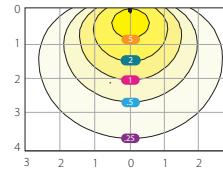

160W - 19,500Lm 25' Mounting Ht, aimed 30° below horizon