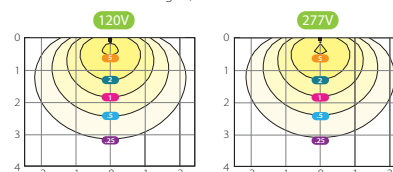

55W - 5500Lm

15' Mounting Ht, aimed 30° below horizon