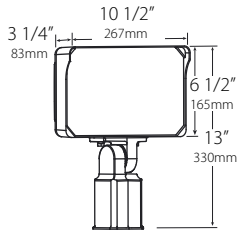

87W - 10,000Lm 20' Mounting Ht, aimed 30° below horizon

SLIPFITTER

X34 10,000lm - 87W (Replaces up to 250W MH)

Color Temperature	5000K	3000K
Input Watts	87	87
Output Lumens (lm)	10,619	10,460
Efficacy (lm/W)	122	121
Color Accuracy (CRI)	83	82