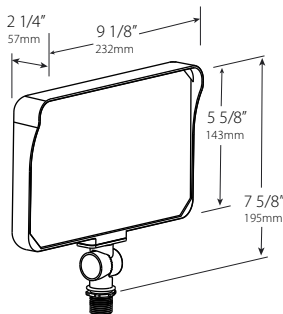

X34 - 6500lm & 5500lm