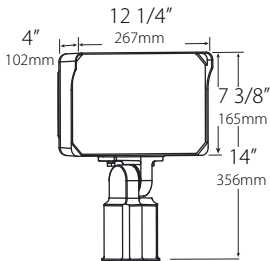

SLIPFITTER

X34 15,000lm - 130W (Replaces up to 400W MH)

Color Temperature	5000K	3000K
Input Watts	131	130
Output Lumens (lm)	16,651	16,152
Efficacy (lm/W)	127	124
Color Accuracy (CRI)	83	82