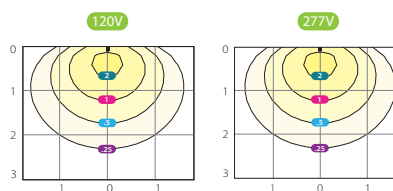

35W - 3500Lm

15' Mounting Ht, aimed 30° below horizon

X34 2,500lm - 25W (Replaces up to 100W MH)

Color Temperature	5000K	3000K
Input Watts	24	25
Output Lumens (lm)	2446	2416
Efficacy (lm/W)	103	97
Color Accuracy (CRI)	84	84

25W - 2500Lm

15' Mounting Ht, aimed 30° below horizon

X34 - 6500lm & 5500lm

X34 5,500lm - 55W (Replaces up to 175W MH)

Color Temperature	5000K	3000K
Input Watts	55	55
Output Lumens (lm)	5514	5459
Efficacy (lm/W)	100	99
Color Accuracy (CRI)	83	84