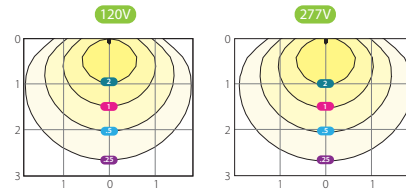

15W - 1600Lm

15' Mounting Ht, aimed 30° below horizon

X34 - 3500lm & 2500lm

X34 3,500lm - 35W (Replaces up to 150W MH)

Color Temperature	5000K	3000K
Input Watts	34	36
Output Lumens (lm)	3501	3463
Efficacy (lm/W)	103	97
Color Accuracy (CRI)	85	84

35W - 3500Lm

15' Mounting Ht, aimed 30° below horizon

X34 2,500lm - 25W (Replaces up to 100W MH)

Color Temperature	5000K	3000K
Input Watts	24	25
Output Lumens (lm)	2446	2416
Efficacy (lm/W)	103	97
Color Accuracy (CRI)	84	84