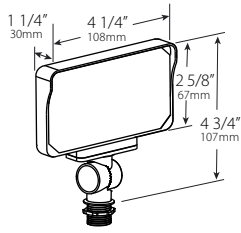

Details and Performance

X34 - 1600lm