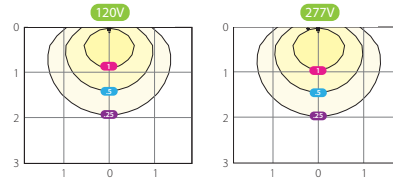

Details and Performance

X34 - 1600lm

X34 1,600lm - 15W (Replaces up to 70W MH)

Color Temperature	5000K	3000K
Input Watts	15	15
Output Lumens (lm)	1522	1505
Efficacy (lm/W)	103	102
Color Accuracy (CRI)	85	84

15W - 1600Lm

15' Mounting Ht, aimed 30° below horizon

X34 - 3500lm & 2500lm

X34 3,500lm - 35W (Replaces up to 150W MH)

Color Temperature	5000K	3000K
Input Watts	34	36
Output Lumens (lm)	3501	3463
Efficacy (lm/W)	103	97
Color Accuracy (CRI)	85	84