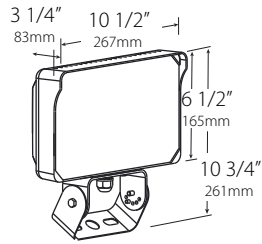

Details and Performance (Cont'd)

X34 - 10,000lm

TRUNNION

X34 10,000lm - 87W (Replaces up to 250W MH)

Color Temperature	5000K	3000K
Input Watts	87	87
Output Lumens (lm)	10,619	10,460
Efficacy (lm/W)	122	121
Color Accuracy (CRI)	83	82