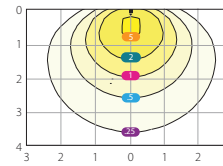

87W - 10,000Lm 20' Mounting Ht, aimed 30° below horizon