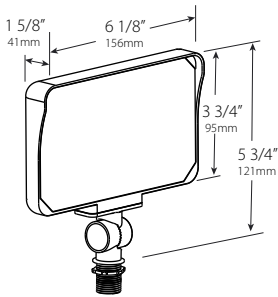

X34 - 3500lm & 2500lm