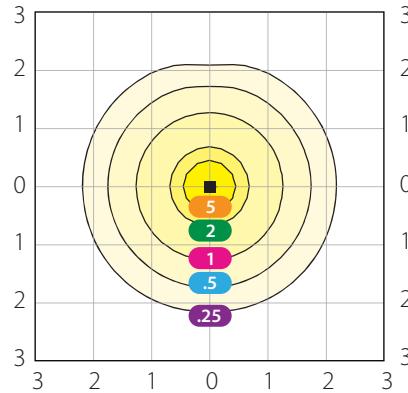

YBLED60 - 20' Mounting Height

Mounting Height	Multiplier
10	2.0
15	1.5
20	1.0
25	0.5

YBLED40 - 15' Mounting Height

Mounting Height	Multiplier
10	2.3
12	1.6
15	1.0
18	0.7

YBLED26 - 15' Mounting Height

Mounting Height	Multiplier
10	2.3
12	1.6
15	1.0
18	0.7

Grid scale: Multiples of mounting height. Values shown in footcandles.

Specifications

YBLED60

Color Temp	5000K	4000K	3000K
Input Watts	56	56	56
Output Lumens	7661	7537	7340
Lumens Per Watt	136	135	132
Color Accuracy (CRI)	76	75	72