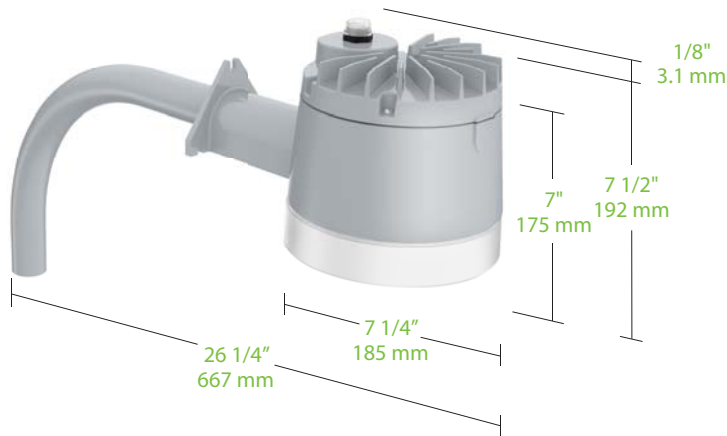

Mounting: Mounts on wall or existing arm/pole YARM24 (1 5/8" pipe diameter).

Finish: Our environmentally friendly polyester powder coatings are formulated for high-durability and long-lasting color, and contain no VOC or toxic heavy metals.

Green Technology: Mercury and UV free. RoHS-compliant components

Dimensions & Weight

YARDBLASTER XL - YBLED60 & YBLED40

Weight: 8.6 lbs. / 3.9 kg. (without arm)

Weight: 12.8 lbs. / 5.9 kg. (with arm)

YBLED60 or YBLED40 with standard button photocell