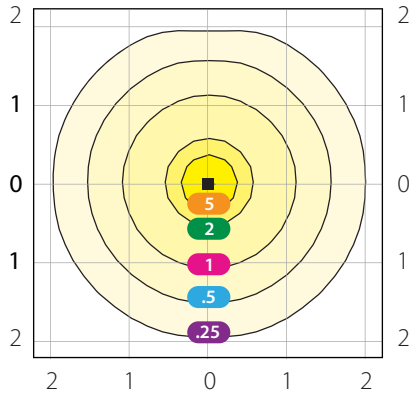

YBLED60 - 20' Mounting Height

Mounting Height	Multiplier
10	2.0
15	1.5
20	1.0
25	0.5