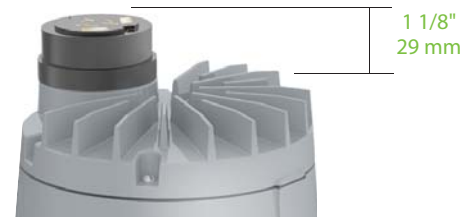

YBLED60 or YBLED40 with 5-Pin receptacle