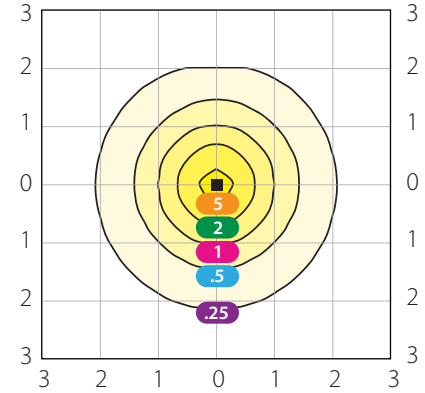

YBLED60 - 20' Mounting Height

Mounting Height	Multiplier
10	2.0
15	1.5
20	1.0
25	0.5

YBLED40 - 15' Mounting Height

Mounting Height	Multiplier
10	2.3
12	1.6
15	1.0
18	0.7

YBLED26 - 15' Mounting Height

Mounting Height	Multiplier
10	2.3
12	1.6
15	1.0
18	0.7

Grid scale: Multiples of mounting height. Values shown in footcandles.

Specifications

YBLED60

Color Temp	5000K	4000K	3000K
Input Watts	56	56	56
Output Lumens	7661	7537	7340
Lumens Per Watt	136	135	132
Color Accuracy (CRI)	76	75	72