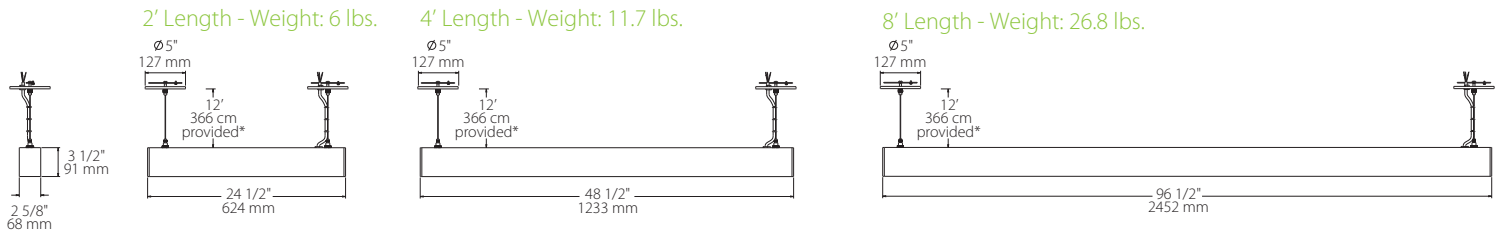

Dimensions & Weight*

PENDANT (for surface mount, disregard pendants)

RECESSED/TRIMLESS

*6, 10 and 12 foot lengths available by special request.

2' Length - 20W - 4000K (Photometric Report #RAB00778)

vertical deg.	0.0	22.5	45.0	67.5	90.0
0	537	537	537	537	537
5	532	532	535	537	537
15	511	511	513	513	513
25	470	469	469	467	467
35	414	413	412	410	408
45	340	340	338	335	333
55	261	260	257	255	254
65	177	177	177	175	174
75	98	97	97	97	98
85	29	29	30	30	30
90	3	2	3	3	3