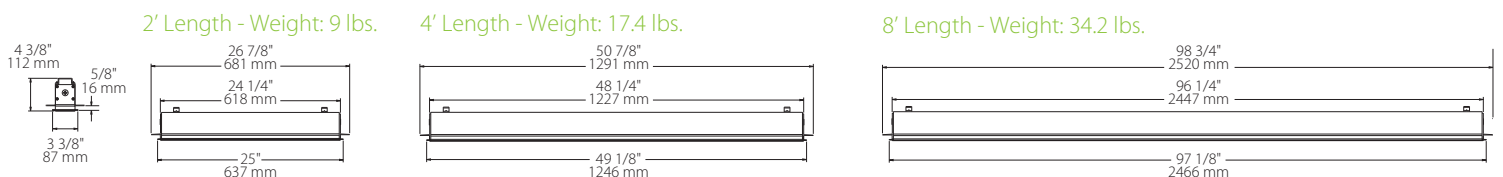

Dimensions & Weight*

PENDANT (for surface mount, disregard pendants)

RECESSED/TRIMLESS

*6, 10 and 12 foot lengths available by special request.

2' Length - 20W - 4000K (Photometric Report #RAB00778)

vertical deg.	0.0	22.5	45.0	67.5	90.0
0	537	537	537	537	537
5	532	532	535	537	537
15	511	511	513	513	513
25	470	469	469	467	467
35	414	413	412	410	408
45	340	340	338	335	333
55	261	260	257	255	254
65	177	177	177	175	174
75	98	97	97	97	98
85	29	29	30	30	30
90	3	2	3	3	3