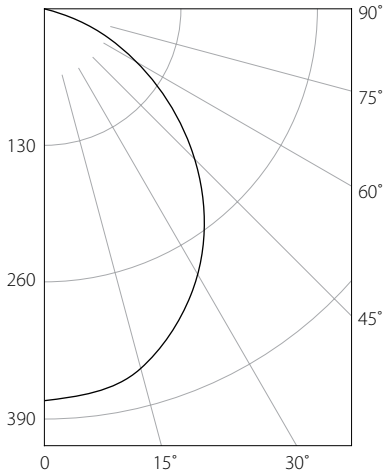

Spacing Criteria 1.2

Efficacy: 81 lm/W

DLED4R11Y: 4" - 11W - Round - 3000K

Photometric Report #RAB01990MOD30

candela distribution

vertical deg.	candelas
0	392
5	389
15	359
25	305
35	237
45	163
55	101
65	54
75	22
85	4
90	1

zonal lumen summary

zone	lumens	% fix.
0- 30	278	38.3%
0- 40	426	58.6%
0- 60	643	88.5%
0- 90	727	100.0%
90-180	0	0.0%
0-180	727	100.0%

Spacing Criteria 1.1

Efficacy: 69 lm/W

DLED4AR11Y: 4" - 11W - Round Adjustable - 3000K

Photometric Report #RAB02039

candlepower distribution

candela distribution

vertical deg.	candelas
0	335
5	332
15	313
25	273
35	222
45	165
55	111
65	62
75	25
85	5
90	0

cone of light

zonal lumen summary

zone	lumens	% fix.
0- 30	245	34.8%
0- 40	383	54.4%
0- 60	610	86.5%
0- 90	705	100.0%
90-180	0	0.0%
0-180	705	100.0%

Spacing Criteria 1.1

Efficacy: 65 lm/W

DLED6R11Y: 6" - 11W - Round - 3000K

Photometric Report #RAB01992

candlepower distribution

candela distribution

vertical deg.	candelas
0	373
5	370
15	352
25	317
35	268
45	201
55	130
65	66
75	20
85	5
90	0