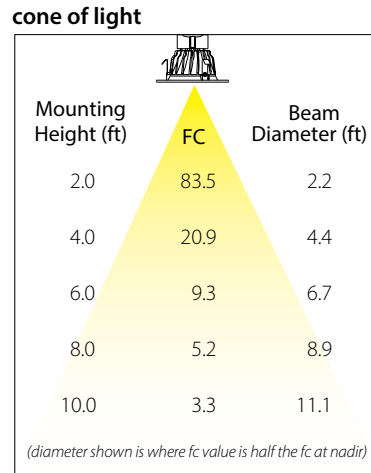

- 4" and 6" models with fixed or adjustable heads
- 2700K, 3000K and 3500K color temperatures
- 90 CRI standard
- Compatible with TRIAC and ELV dimming

4" and 6" models with either fixed or adjustable heads

Goof rings available for when the diameter of the hole is larger than the baffle of the fixture.

Photometrics

DLED4R9Y: 4" - 9W - Round - 3000K

Photometric Report #RAB01988

candela distribution

vertical deg.	candelas
0	334
5	332
15	309
25	268
35	217
45	160
55	106
65	60
75	23
85	4
90	0

zonal lumen summary

zone	lumens	% fix.
0- 30	242	35.3%
0- 40	377	55.1%
0- 60	596	87.0%
0- 90	686	100.0%
90-180	0	0.0%
0-180	686	100.0%

Spacing Criteria 1.1

Efficacy: 77 lm/W

DLED6R9Y: 6" - 9W - Round - 3000K

Spacing Criteria 1.2

Efficacy: 81 lm/W

DLED4R11Y: 4" - 11W - Round - 3000K

Photometric Report #RAB01990MOD30

candela distribution

vertical deg.	candelas
0	392
5	389
15	359
25	305
35	237
45	163
55	101
65	54
75	22
85	4
90	1