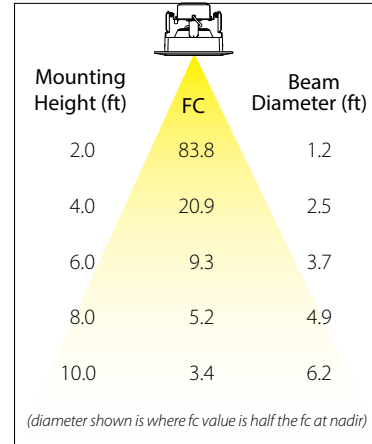

Spacing Criteria 1.2

Efficacy: 81 lm/W

DLED4R11Y: 4" - 11W - Round - 3000K

Photometric Report #RAB01990MOD30

candela distribution

vertical deg.	candelas
0	392
5	389
15	359
25	305
35	237
45	163
55	101
65	54
75	22
85	4
90	1

zonal lumen summary

zone	lumens	% fix.
0- 30	278	38.3%
0- 40	426	58.6%
0- 60	643	88.5%
0- 90	727	100.0%
90-180	0	0.0%
0-180	727	100.0%

Spacing Criteria 1.1

Efficacy: 69 lm/W

DLED4AR11Y: 4" - 11W - Round Adjustable - 3000K

Photometric Report #RAB02039

candlepower distribution

candela distribution

vertical deg.	candelas
0	335
5	332
15	313
25	273
35	222
45	165
55	111
65	62
75	25
85	5
90	0

cone of light

zonal lumen summary

zone	lumens	% fix.
0- 30	245	34.8%
0- 40	383	54.4%
0- 60	610	86.5%
0- 90	705	100.0%
90-180	0	0.0%
0-180	705	100.0%

Spacing Criteria 1.1

Efficacy: 65 lm/W

DLED6R11Y: 6" - 11W - Round - 3000K

Photometric Report #RAB01992

candlepower distribution

candela distribution

vertical deg.	candelas
0	373
5	370
15	352
25	317
35	268
45	201
55	130
65	66
75	20
85	5
90	0