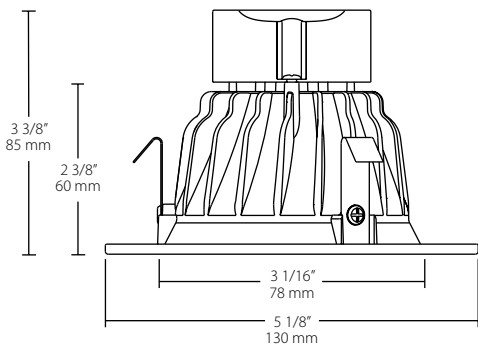

Lens: Frosted polycarbonate

Housing: Precision, die-cast aluminum

Installation: Jam clips (4" round models), friction blades (4" round adjustable models) or torsion springs (6" round and adjustable models) for secure installation

Dimensions & weights

6" ROUND

Weight: 0.8 lbs

6" ROUND ADJUSTABLE

Weight: 1.0 lbs

4" ROUND

Weight: 0.5 lbs

4" ROUND ADJUSTABLE

Weight: 0.7 lbs

Ordering information

Product Family	Size	Shape	Wattage	Color Temperature																				
DLED	<table><tr><td>4</td><td>4"</td></tr><tr><td>6</td><td>6"</td></tr></table>	4	4"	6	6"	<table><tr><td>R</td><td>Round</td></tr><tr><td>AR</td><td>Adjustable Round</td></tr></table>	R	Round	AR	Adjustable Round	<table><tr><td>9</td><td>9W (4R and 6R)</td></tr><tr><td>11</td><td>11W (4R, 6R and 4AR)</td></tr><tr><td>14</td><td>14W (6AR only)</td></tr></table>	9	9W (4R and 6R)	11	11W (4R, 6R and 4AR)	14	14W (6AR only)	<table><tr><td>YN</td><td>3500K</td></tr><tr><td>Y</td><td>3000K</td></tr><tr><td>YY</td><td>2700K</td></tr></table>	YN	3500K	Y	3000K	YY	2700K
4	4"																							
6	6"																							
R	Round																							
AR	Adjustable Round																							
9	9W (4R and 6R)																							
11	11W (4R, 6R and 4AR)																							
14	14W (6AR only)																							
YN	3500K																							
Y	3000K																							
YY	2700K																							