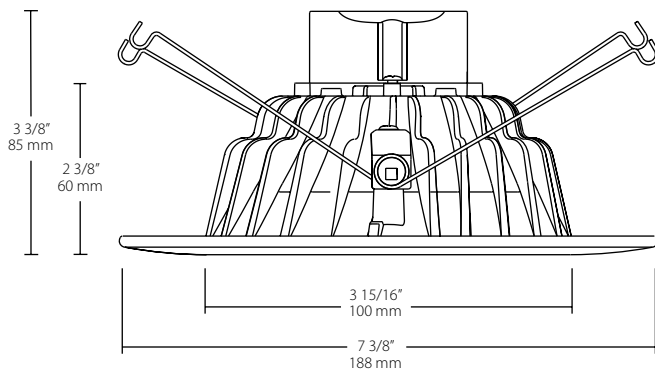

Lens: Frosted polycarbonate

Housing: Precision, die-cast aluminum

Installation: Jam clips (4" round models), friction blades (4" round adjustable models) or torsion springs (6" round and adjustable models) for secure installation

Dimensions & weights

6" ROUND

Weight: 0.8 lbs

6" ROUND ADJUSTABLE

Weight: 1.0 lbs

4" ROUND

Weight: 0.5 lbs

4" ROUND ADJUSTABLE