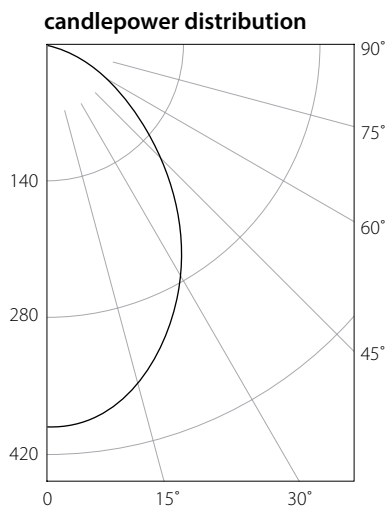

zonal lumen summary

zone	lumens	% fix.
0- 30	242	35.3%
0- 40	377	55.1%
0- 60	596	87.0%
0- 90	686	100.0%
90-180	0	0.0%
0-180	686	100.0%

Spacing Criteria 1.1

Efficacy: 77 lm/W

DLED6R9Y: 6" - 9W - Round - 3000K

Photometric Report #RAB01991MOD30

candela distribution

vertical deg.	candelas
0	339
5	337
15	319
25	287
35	243
45	181
55	118
65	60
75	18
85	4
90	0

zonal lumen summary

zone	lumens	% fix.
0- 30	254	34.5%
0- 40	405	55.0%
0- 60	651	88.4%
0- 90	737	100.0%
90-180	0	0.0%
0-180	737	100.0%

Spacing Criteria 1.2

Efficacy: 81 lm/W

DLED4R11Y: 4" - 11W - Round - 3000K

Photometric Report #RAB01990MOD30

candela distribution

vertical deg.	candelas
0	392
5	389
15	359
25	305
35	237
45	163
55	101
65	54
75	22
85	4
90	1