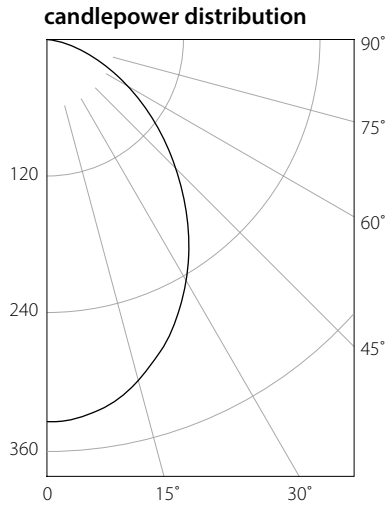

Superior thermal management with heat-dissipating fins

6" DLED is designed for easy installation into 5" and 6" housings.

Specification-grade 90 CRI standard at an affordable price

Edison E26 Medium Base socket adapter included

Goof rings available for when the diameter of the hole is larger than the baffle of the fixture.

Photometrics

DLED4R9Y: 4" - 9W - Round - 3000K

Photometric Report #RAB01988

candela distribution

vertical deg.	candelas
0	334
5	332
15	309
25	268
35	217
45	160
55	106
65	60
75	23
85	4
90	0

zonal lumen summary

zone	lumens	% fix.
0- 30	242	35.3%
0- 40	377	55.1%
0- 60	596	87.0%
0- 90	686	100.0%
90-180	0	0.0%
0-180	686	100.0%

Spacing Criteria 1.1

Efficacy: 77 lm/W

DLED6R9Y: 6" - 9W - Round - 3000K