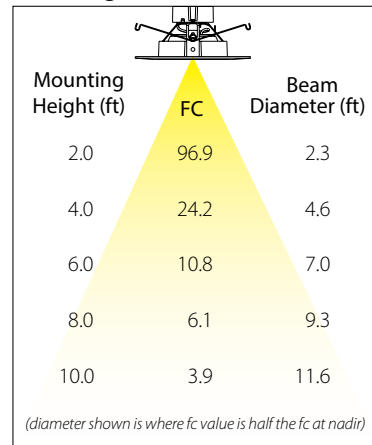

Spacing Criteria 1.1

Efficacy: 65 lm/W

DLED6R11Y: 6" - 11W - Round - 3000K

Photometric Report #RAB01992

candlepower distribution

candela distribution

vertical deg.	candelas
0	373
5	370
15	352
25	317
35	268
45	201
55	130
65	66
75	20
85	5
90	0

cone of light

zonal lumen summary

zone	lumens	% fix.
0- 30	280	34.5%
0- 40	447	55.0%
0- 60	719	88.4%
0- 90	813	100.0%
90-180	0	0.0%
0-180	813	100.0%

Spacing Criteria 1.2

Efficacy: 75 lm/W

DLED6AR14Y: 6" - 14W - Round Adjustable - 3000K

Photometric Report #RAB01985MOD30

candlepower distribution

candela distribution

vertical deg.	candelas
0	388
5	386
15	365
25	326
35	271
45	209
55	147
65	89
75	38
85	6
90	0

cone of light

zonal lumen summary

zone	lumens	% fix.
0- 30	289	32.6%
0- 40	458	51.6%
0- 60	751	84.5%
0- 90	888	100.0%
90-180	0	0.0%
0-180	888	100.0%

Spacing Criteria 1.2

Efficacy: 70 lm/W

Specifications

UL Listing: Suitable for damp locations