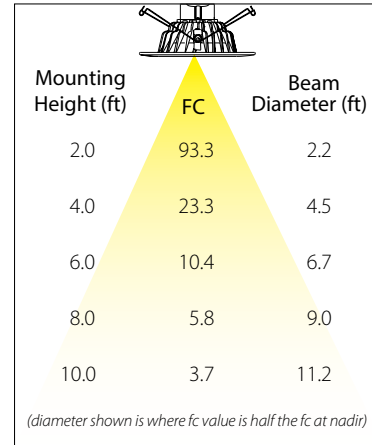

Spacing Criteria 1.2

Efficacy: 81 lm/W

DLED4R11Y: 4" - 11W - Round - 3000K

Photometric Report #RAB01990MOD30

candela distribution

vertical deg.	candelas
0	392
5	389
15	359
25	305
35	237
45	163
55	101
65	54
75	22
85	4
90	1

Photometric Report #RAB02039

candlepower distribution

candela distribution

vertical deg.	candelas
0	335
5	332
15	313
25	273
35	222
45	165
55	111
65	62
75	25
85	5
90	0

cone of light

zonal lumen summary

zone	lumens	% fix.
0- 30	245	34.8%
0- 40	383	54.4%
0- 60	610	86.5%
0- 90	705	100.0%
90-180	0	0.0%
0-180	705	100.0%

Spacing Criteria 1.1

Efficacy: 65 lm/W

DLED6R11Y: 6" - 11W - Round - 3000K

Photometric Report #RAB01992

candlepower distribution

candela distribution

vertical deg.	candelas
0	373
5	370
15	352
25	317
35	268
45	201
55	130
65	66
75	20
85	5
90	0

cone of light

zonal lumen summary

zone	lumens	% fix.
0- 30	280	34.5%
0- 40	447	55.0%
0- 60	719	88.4%
0- 90	813	100.0%
90-180	0	0.0%
0-180	813	100.0%

Spacing Criteria 1.2

Efficacy: 75 lm/W

DLED6AR14Y: 6" - 14W - Round Adjustable - 3000K