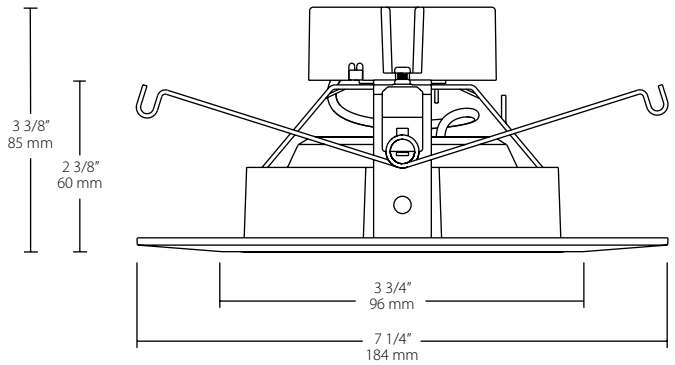

Dimensions & weights

6" ROUND

Weight: 0.8 lbs

6" ROUND ADJUSTABLE

Weight: 1.0 lbs

4" ROUND

Weight: 0.5 lbs

4" ROUND ADJUSTABLE

Weight: 0.7 lbs

Ordering information

Product Family	Size	Shape	Wattage	Color Temperature																				
DLED	<table><tr><td>4</td><td>4"</td></tr><tr><td>6</td><td>6"</td></tr></table>	4	4"	6	6"	<table><tr><td>R</td><td>Round</td></tr><tr><td>AR</td><td>Adjustable Round</td></tr></table>	R	Round	AR	Adjustable Round	<table><tr><td>9</td><td>9W (4R and 6R)</td></tr><tr><td>11</td><td>11W (4R, 6R and 4AR)</td></tr><tr><td>14</td><td>14W (6AR only)</td></tr></table>	9	9W (4R and 6R)	11	11W (4R, 6R and 4AR)	14	14W (6AR only)	<table><tr><td>YN</td><td>3500K</td></tr><tr><td>Y</td><td>3000K</td></tr><tr><td>YY</td><td>2700K</td></tr></table>	YN	3500K	Y	3000K	YY	2700K
4	4"																							
6	6"																							
R	Round																							
AR	Adjustable Round																							
9	9W (4R and 6R)																							
11	11W (4R, 6R and 4AR)																							
14	14W (6AR only)																							
YN	3500K																							
Y	3000K																							
YY	2700K																							