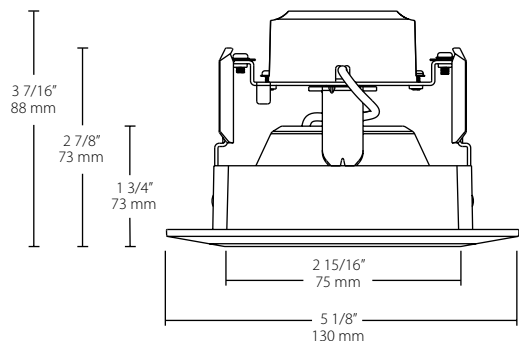

Dimensions & weights

6" ROUND

Weight: 0.8 lbs

6" ROUND ADJUSTABLE

Weight: 1.0 lbs

4" ROUND

Weight: 0.5 lbs

4" ROUND ADJUSTABLE

Weight: 0.7 lbs

Ordering information

Product Family	Size	Shape	Wattage	Color Temperature																				
DLED	<table><tr><td>4</td><td>4"</td></tr><tr><td>6</td><td>6"</td></tr></table>	4	4"	6	6"	<table><tr><td>R</td><td>Round</td></tr><tr><td>AR</td><td>Adjustable Round</td></tr></table>	R	Round	AR	Adjustable Round	<table><tr><td>9</td><td>9W (4R and 6R)</td></tr><tr><td>11</td><td>11W (4R, 6R and 4AR)</td></tr><tr><td>14</td><td>14W (6AR only)</td></tr></table>	9	9W (4R and 6R)	11	11W (4R, 6R and 4AR)	14	14W (6AR only)	<table><tr><td>YN</td><td>3500K</td></tr><tr><td>Y</td><td>3000K</td></tr><tr><td>YY</td><td>2700K</td></tr></table>	YN	3500K	Y	3000K	YY	2700K
4	4"																							
6	6"																							
R	Round																							
AR	Adjustable Round																							
9	9W (4R and 6R)																							
11	11W (4R, 6R and 4AR)																							
14	14W (6AR only)																							
YN	3500K																							
Y	3000K																							
YY	2700K																							