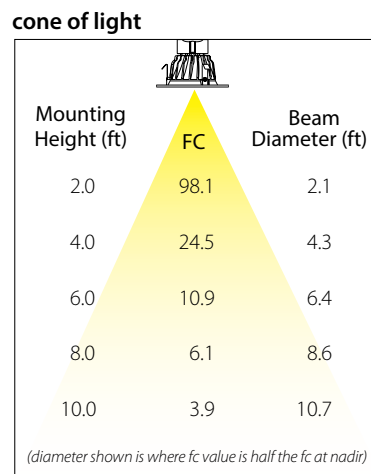

zonal lumen summary

zone	lumens	% fix.
0- 30	242	35.3%
0- 40	377	55.1%
0- 60	596	87.0%
0- 90	686	100.0%
90-180	0	0.0%
0-180	686	100.0%

Spacing Criteria 1.1

Efficacy: 77 lm/W

DLED6R9Y: 6" - 9W - Round - 3000K

Photometric Report #RAB01991MOD30

candela distribution

vertical deg.	candelas
0	339
5	337
15	319
25	287
35	243
45	181
55	118
65	60
75	18
85	4
90	0

zonal lumen summary

zone	lumens	% fix.
0- 30	254	34.5%
0- 40	405	55.0%
0- 60	651	88.4%
0- 90	737	100.0%
90-180	0	0.0%
0-180	737	100.0%

Spacing Criteria 1.2

Efficacy: 81 lm/W

DLED4R11Y: 4" - 11W - Round - 3000K

Photometric Report #RAB01990MOD30

candela distribution

vertical deg.	candelas
0	392
5	389
15	359
25	305
35	237
45	163
55	101
65	54
75	22
85	4
90	1

zonal lumen summary

zone	lumens	% fix.
0- 30	278	38.3%
0- 40	426	58.6%
0- 60	643	88.5%
0- 90	727	100.0%
90-180	0	0.0%
0-180	727	100.0%

Spacing Criteria 1.1

Efficacy: 69 lm/W

DLED4AR11Y: 4" - 11W - Round Adjustable - 3000K