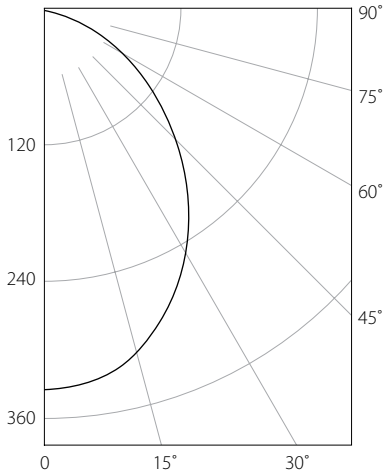

Spacing Criteria 1.2

Efficacy: 81 lm/W

DLED4R11Y: 4" - 11W - Round - 3000K

Photometric Report #RAB01990MOD30

candela distribution

vertical deg.	candelas
0	392
5	389
15	359
25	305
35	237
45	163
55	101
65	54
75	22
85	4
90	1

zonal lumen summary

zone	lumens	% fix.
0- 30	278	38.3%
0- 40	426	58.6%
0- 60	643	88.5%
0- 90	727	100.0%
90-180	0	0.0%
0-180	727	100.0%

Spacing Criteria 1.1

Efficacy: 69 lm/W

DLED4AR11Y: 4" - 11W - Round Adjustable - 3000K

Photometric Report #RAB02039

candlepower distribution

candela distribution

vertical deg.	candelas
0	335
5	332
15	313
25	273
35	222
45	165
55	111
65	62
75	25
85	5
90	0

cone of light

zonal lumen summary

zone	lumens	% fix.
0- 30	245	34.8%
0- 40	383	54.4%
0- 60	610	86.5%
0- 90	705	100.0%
90-180	0	0.0%
0-180	705	100.0%

Spacing Criteria 1.1

Efficacy: 65 lm/W

DLED6R11Y: 6" - 11W - Round - 3000K

Photometric Report #RAB01992

candlepower distribution

candela distribution

vertical deg.	candelas
0	373
5	370
15	352
25	317
35	268
45	201
55	130
65	66
75	20
85	5
90	0