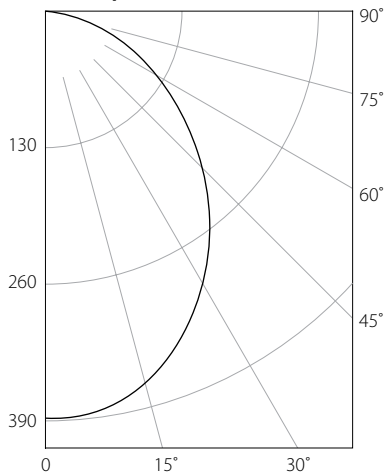

candlepower distribution

candela distribution

vertical deg.	candelas
0	388
5	386
15	365
25	326
35	271
45	209
55	147
65	89
75	38
85	6
90	0