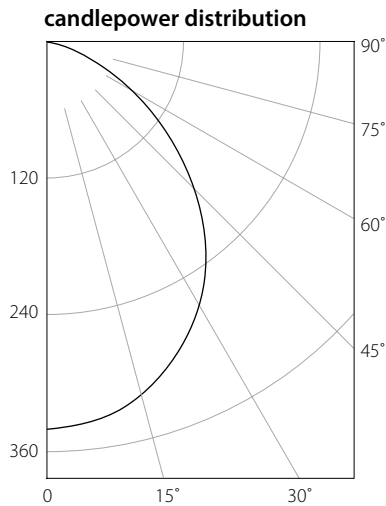

DLED6R9Y: 6" - 9W - Round - 3000K

Photometric Report #RAB01991MOD30

candela distribution

vertical deg.	candelas
0	339
5	337
15	319
25	287
35	243
45	181
55	118
65	60
75	18
85	4
90	0