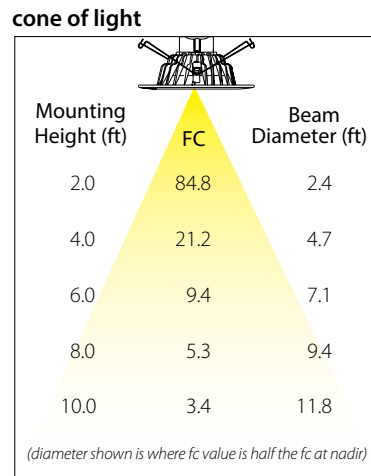

Goof rings available for when the diameter of the hole is larger than the baffle of the fixture.

Photometrics

DLED4R9Y: 4" - 9W - Round - 3000K

Photometric Report #RAB01988

candela distribution

vertical deg.	candelas
0	334
5	332
15	309
25	268
35	217
45	160
55	106
65	60
75	23
85	4
90	0

zonal lumen summary

zone	lumens	% fix.
0- 30	242	35.3%
0- 40	377	55.1%
0- 60	596	87.0%
0- 90	686	100.0%
90-180	0	0.0%
0-180	686	100.0%

Spacing Criteria 1.1

Efficacy: 77 lm/W

DLED6R9Y: 6" - 9W - Round - 3000K

Photometric Report #RAB01991MOD30

candela distribution

vertical deg.	candelas
0	339
5	337
15	319
25	287
35	243
45	181
55	118
65	60
75	18
85	4
90	0

zonal lumen summary

zone	lumens	% fix.
0- 30	254	34.5%
0- 40	405	55.0%
0- 60	651	88.4%
0- 90	737	100.0%
90-180	0	0.0%
0-180	737	100.0%

Spacing Criteria 1.2

Efficacy: 81 lm/W

DLED4R11Y: 4" - 11W - Round - 3000K

Photometric Report #RAB01990MOD30

candela distribution

vertical deg.	candelas
0	392
5	389
15	359
25	305
35	237
45	163
55	101
65	54
75	22
85	4
90	1