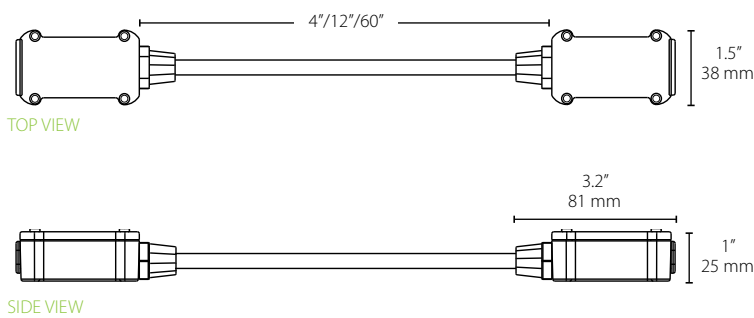

JUMPER CABLE

Available lengths: 4', 12", 60"