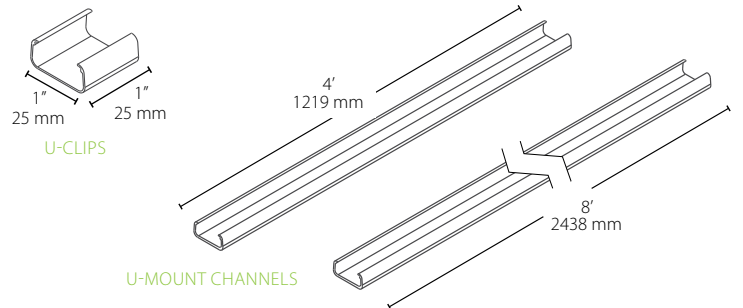

MOUNTING ACCESSORIES

U-clips (1") and U-mount channels (4' & 8')