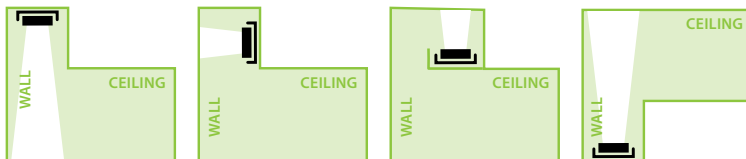

Specifications

UL Listing:

Suitable for dry, damp and wet locations.

LEDs:

Long-life, high-efficacy, surface-mount LEDs

Lifespan:

50,000-hour LED lifespan based on IES LM-80 results and TM-21 calculations

Dimming Driver:

Compatible with ELV and TRIAC dimming at 120V.

Dimming Compatibility:

Leviton 35A00-1; Lutron Maestro - MRF2-6ND;
Lutron RRD-6NA-WH

Ambient Temperature:

Suitable for use in up to 50°C (122°F) ambient temperature

Cold Weather Starting:

The minimum starting temperature is -30°C (-22°F)

Mounting:

U-mount channel or U-clip accessories

Color Stability:

LED color temperature warranted not to shift more than 200K in CCT in 5 years

Color Uniformity:

RAB's range of CCT (Correlated Color Temperature) follows the guidelines of the American National Standard for Specifications for the Chromaticity of Solid State Lighting (SSL) Products, ANSI C78.377-2017

Green Technology:

Mercury and UV-free. RoHS-compliant components

IESNA LM-79 & LM-80 Testing:

RAB LED luminaires have been tested by an independent laboratory in accordance with IESNA LM-79 and LM-80. IES files available for download at rablighting.com

Mounting

MOUNTING POSITIONS

It is recommended that the LED fixtures be installed into a minimum space of 3" (76mm) wide.