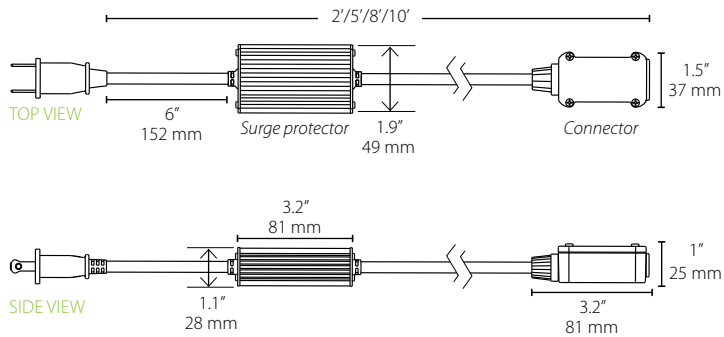

Termination and connection options

LEADER CABLE (METAL SURGE PROTECTOR):

Available lengths: 2', 5', 8', 10' (for illuminated length of 75' - 140')