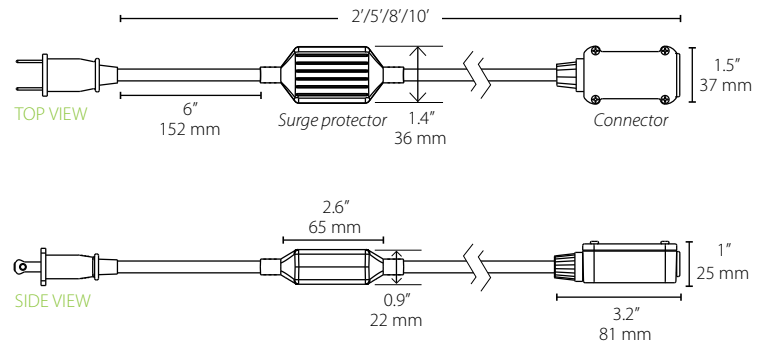

LEADER CABLE (PVC SURGE PROTECTOR):

Available lengths: 2', 5', 8', 10' (for illuminated length of up to 75')