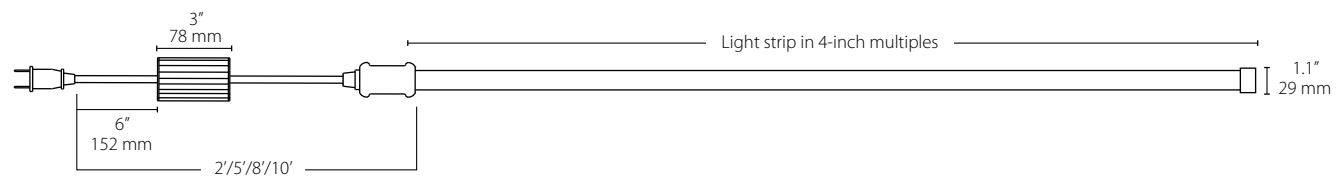

DIMENSIONAL DRAWING FOR SINGLE SECTION

Using Metal Rectifier