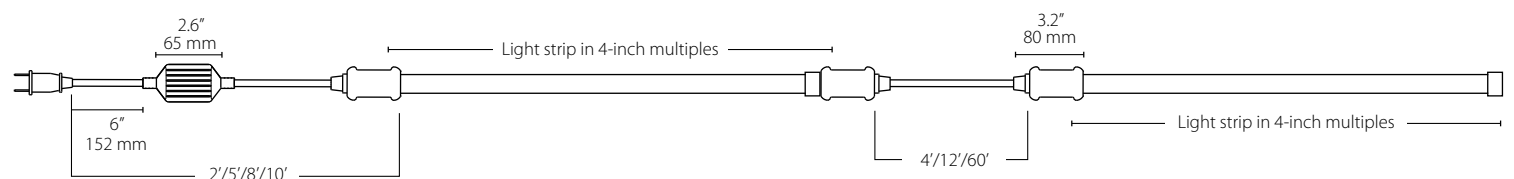

DIMENSIONAL DRAWING FOR 2 SECTION

Using PVC Rectifier