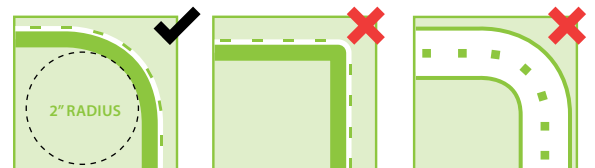

## Mounting

**MOUNTING POSITIONS**

It is recommended that the LED fixtures be installed into a minimum space of 3" (76mm) wide.

**BENDING FLEXICOVE**

Bend FLEXICOVE at a minimum 2" radius, never by 90°. Do not bend on a horizontal plane.