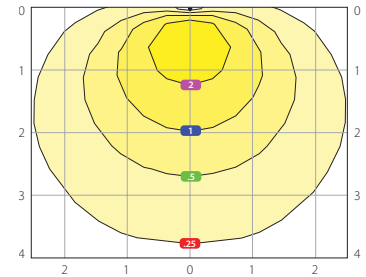

Photometrics

HALV 10L 6' Mounting Ht. 3000K

Photometric Report #RAB04682MOD30

Mounting Height	4	5	6	7	8
Multiplier	2.2	1.4	1.0	0.7	0.6

HALV 18L 6' Mounting Ht. 3000K

Photometric Report #RAB04644MOD30SA

Mounting Height	4	5	6	7	8
Multiplier	2.2	1.4	1.0	0.7	0.6