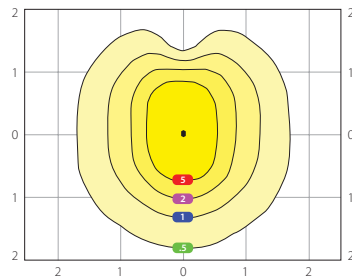

HALVS 10L 6' Mounting Ht. 3000K

Photometric Report #RAB04661MOD30SA

Mounting Height	4	5	6	7	8
Multiplier	2.2	1.4	1.0	0.7	0.6