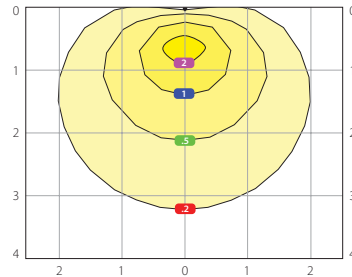

Performance

HALV10L930-F-SA

Color Temperature	3000K
Input Watts	14
Lumens	967
Efficacy (Lm/W)	69
Color Accuracy (CRI)	94
R9	65

HALV18L930-F-SA

Color Temperature	3000K
Input Watts	26
Lumens	1,674
Efficacy (Lm/W)	65
Color Accuracy (CRI)	94
R9	65

HALVS10L930-F-SA

Color Temperature	3000K
Input Watts	14
Lumens	1,020
Efficacy (Lm/W)	73
Color Accuracy (CRI)	94
R9	65

HALVS18L930-F-SA

Color Temperature	3000K
Input Watts	26
Lumens	1,781
Efficacy (Lm/W)	69
Color Accuracy (CRI)	94
R9	65

Photometrics

HALV 10L 6' Mounting Ht. 3000K

Photometric Report #RAB04682MOD30

Mounting Height	4	5	6	7	8
Multiplier	2.2	1.4	1.0	0.7	0.6