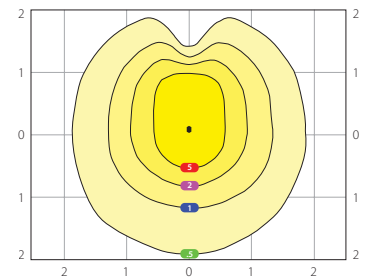

HALVS 10L 6' Mounting Ht. 3000K

Photometric Report #RAB04661MOD30SA

Mounting Height	4	5	6	7	8
Multiplier	2.2	1.4	1.0	0.7	0.6

HALVS 18L 6' Mounting Ht. 3000K

Photometric Report #RAB04643MOD30SA

Mounting Height	4	5	6	7	8
Multiplier	2.2	1.4	1.0	0.7	0.6

Dimensions & Weights

HALV & HALVS (without options)

Weight: 4.1 lbs*

HALV & HALVS (with recessed back box for options)

Weight: 4.3 - 6 lbs (depending on option selected)

*this is for a product with the standard frosted lens & no options.