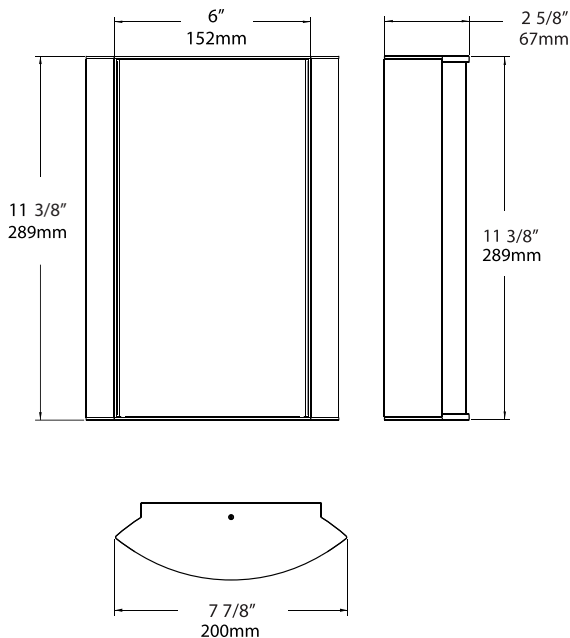

Dimensions & Weights

HALV & HALVS (without options)

Weight: 4.1 lbs*

HALV & HALVS (with recessed back box for options)

Weight: 4.3 - 6 lbs (depending on option selected)

*this is for a product with the standard frosted lens & no options.