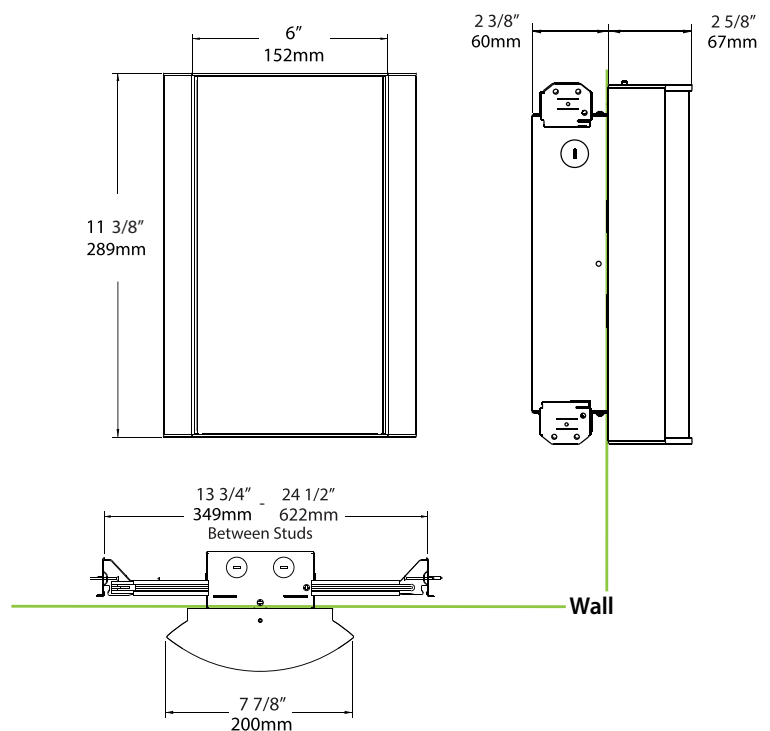

Dimensions & Weights

HALV & HALVS (without options)

Weight: 4.1 lbs*

HALV & HALVS (with recessed back box for options)

Weight: 4.3 - 6 lbs (depending on option selected)

*this is for a product with the standard frosted lens & no options.