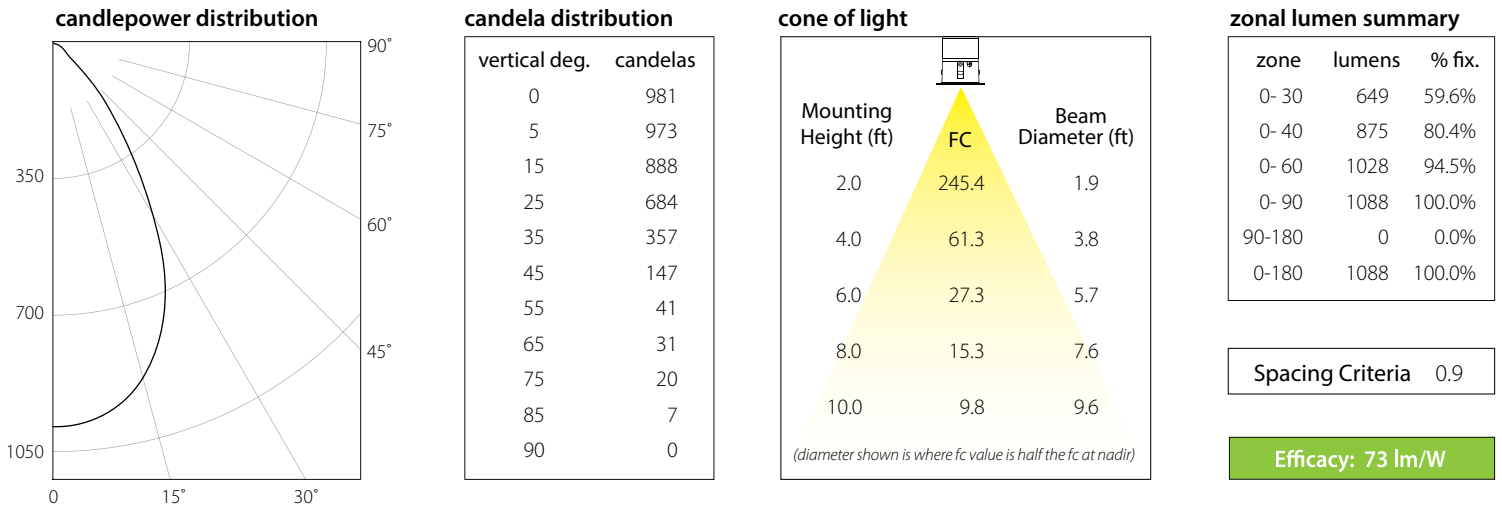

NDICLED3S-15DY + NDTRIM3S80-W: 3" - 15W - Square - 80° Downlight - 3000K - White Reflector

Photometric Report #RAB02794MOD153080