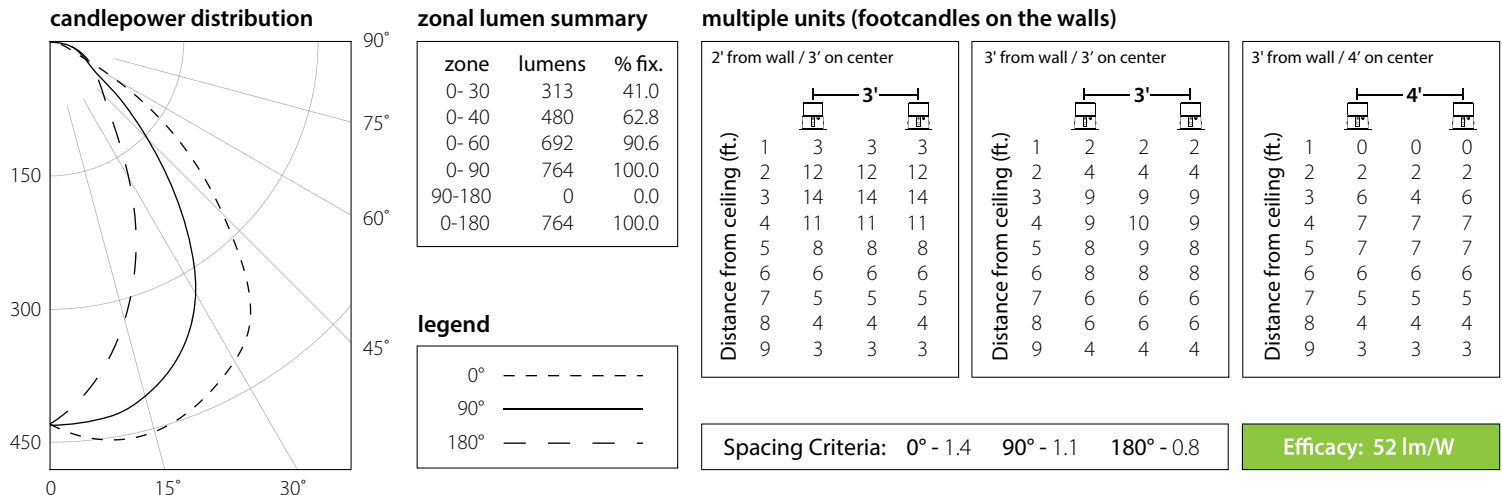

NDICLED3R-15DY + NDTRIM3RW-W: 3" - 15W - Round - Wall Washer - 3000K - White Reflector

Photometric Report #RAB02800MOD153080