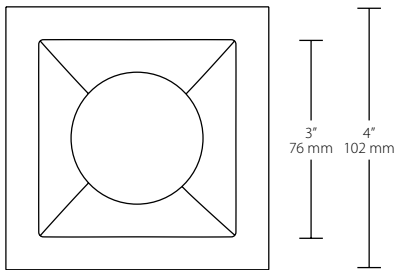

SQUARE WALLWASHER WITH TRIM