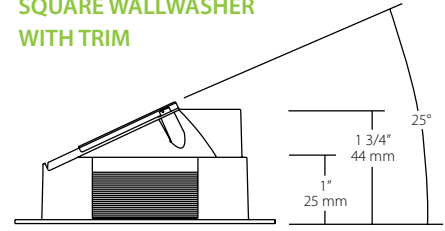

SQUARE WALLWASHER WITH TRIM