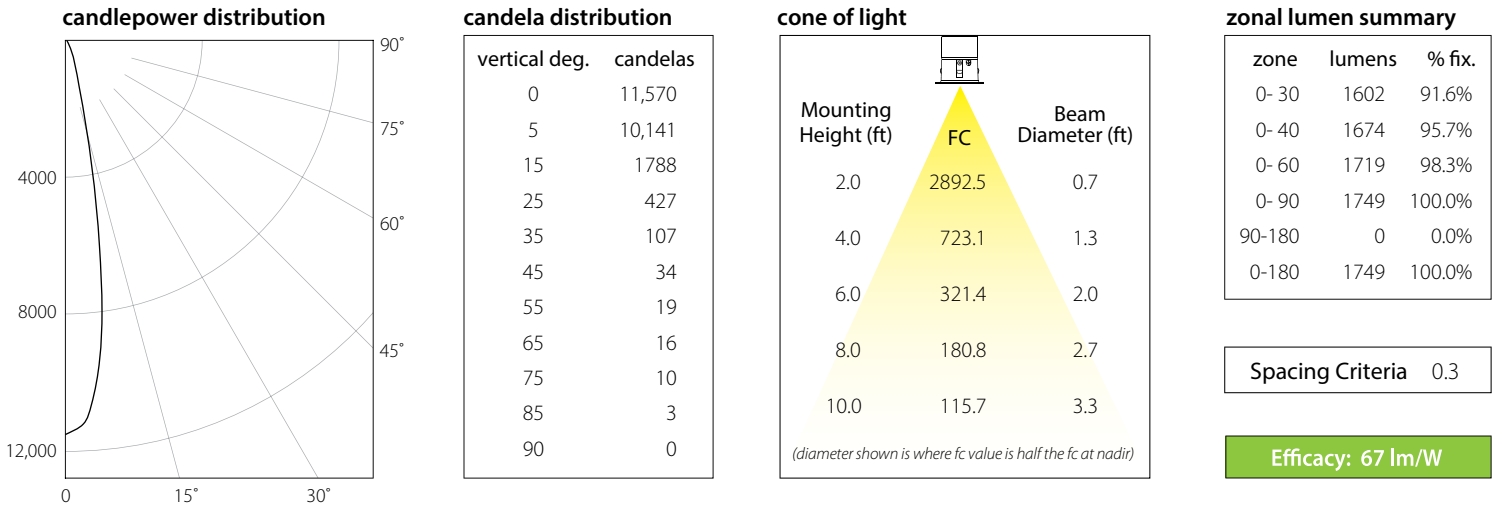

NDICLED3S-25DY + NDTRIM3S20A-W: 3" - 25W - Square - 20° Adjustable - 3000K - White Reflector

Photometric Report #RAB02829