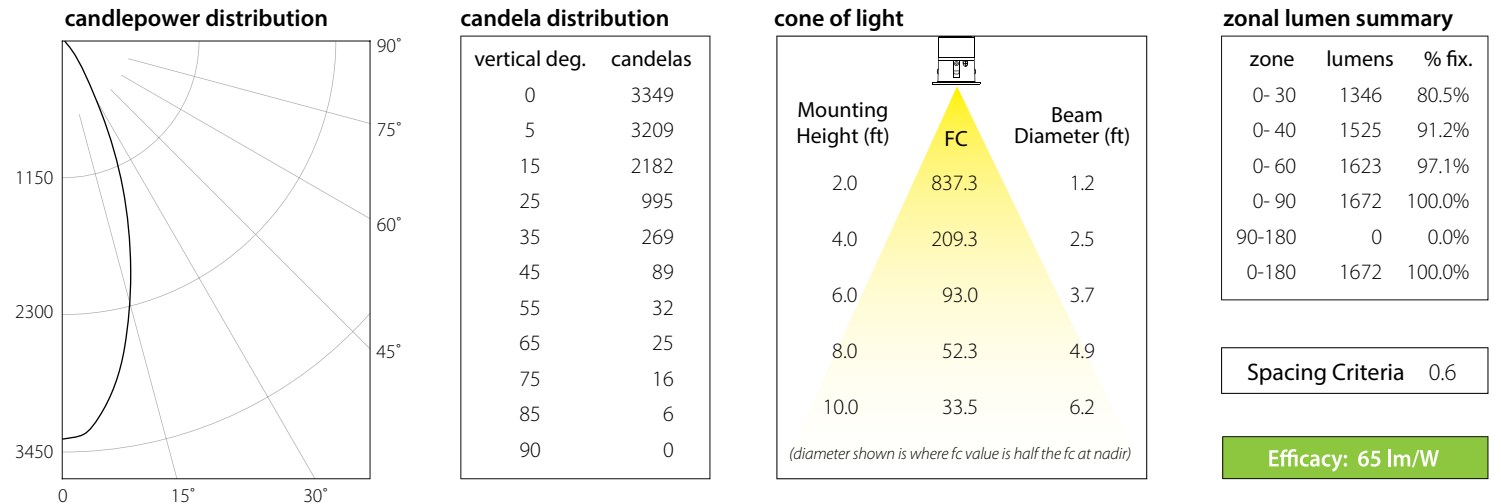

NDICLED3R-25DY + NDTRIM3R50-W: 3" - 25W - Round - 50° Downlight - 3000K - White Reflector

Photometric Report #RAB02732