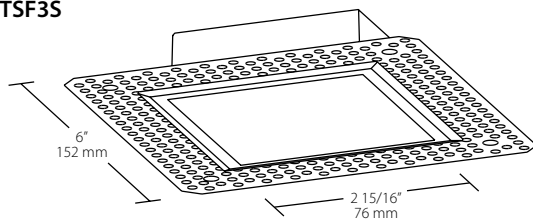

ROUND DOWNLIGHT WITHOUT TRIM

ROUND ADJUSTABLE WITHOUT TRIM

ROUND WALLWASHER WITHOUT TRIM

SQUARE SPACKLE FRAME FOR TRIMLESS CONES

TSF3S

ROUND SPACKLE FRAME FOR TRIMLESS CONES

TSF3R

Photometrics - 15W Models