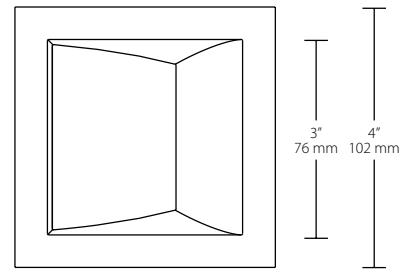

SQUARE WALLWASHER WITH TRIM