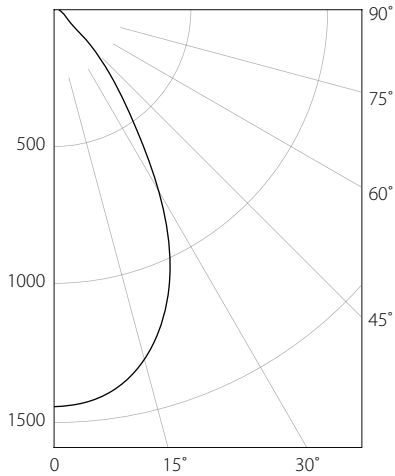

NDICLED3S-25DY + NDTRIM3S80-W: 3" - 25W - Square - 80° Downlight - 3000K - White Reflector

Photometric Report #RAB02794

candlepower distribution

candela distribution