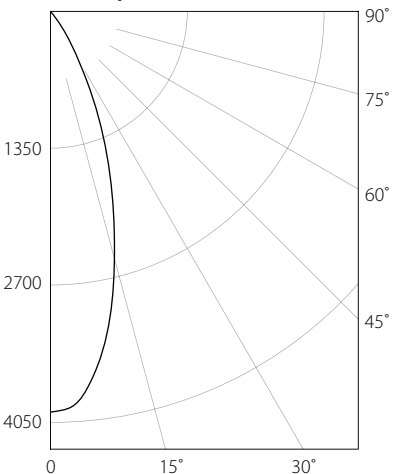

NDICLED3S-25DY + NDTRIM3S40A-W: 3" - 25W - Square - 40° Adjustable - 3000K - White Reflector

Photometric Report #RAB02782

candlepower distribution

candela distribution