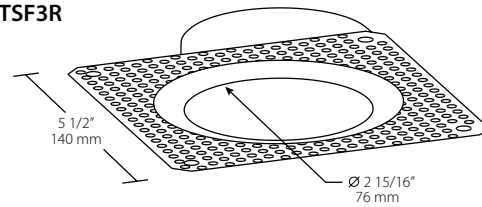

SQUARE WALLWASHER WITH TRIM

SQUARE DOWNLIGHT WITHOUT TRIM

SQUARE ADJUSTABLE WITHOUT TRIM

SQUARE WALLWASHER WITHOUT TRIM

Dimensions (cont'd)

ROUND DOWNLIGHT WITH TRIM

ROUND ADJUSTABLE WITH TRIM

ROUND WALLWASHER WITH TRIM

ROUND DOWNLIGHT WITHOUT TRIM

ROUND ADJUSTABLE WITHOUT TRIM

ROUND WALLWASHER WITHOUT TRIM

SQUARE SPACKLE FRAME FOR TRIMLESS CONES

TSF3S

ROUND SPACKLE FRAME FOR TRIMLESS CONES

TSF3R

Photometrics - 15W Models