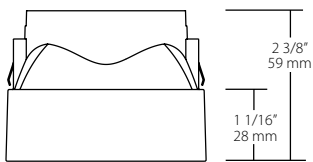

SQUARE DOWNLIGHT WITHOUT TRIM