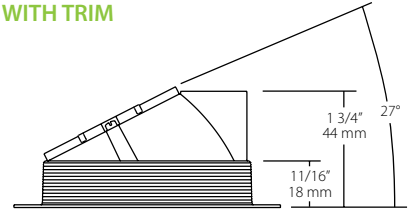

SQUARE WALLWASHER WITH TRIM

SQUARE DOWNLIGHT WITHOUT TRIM

SQUARE ADJUSTABLE WITHOUT TRIM

SQUARE WALLWASHER WITHOUT TRIM

Dimensions (cont'd)

ROUND DOWNLIGHT WITH TRIM

ROUND ADJUSTABLE WITH TRIM

ROUND WALLWASHER WITH TRIM