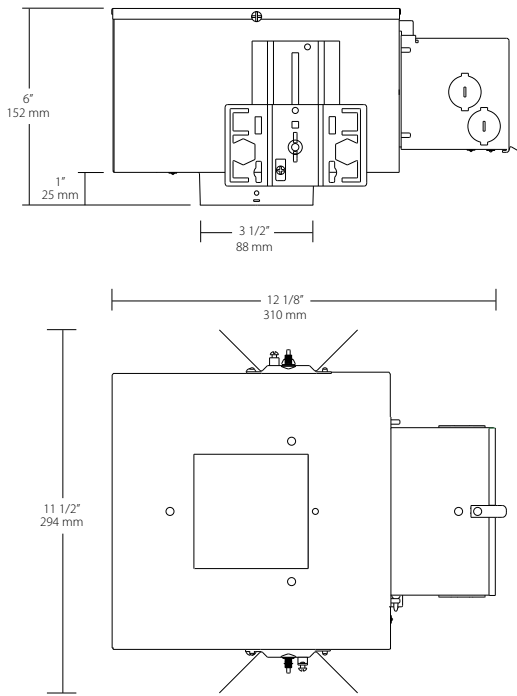

Emergency battery back-up option available. Contact 888-722-1000 for information.

Dimensions

SQUARE ROUGH-IN

Weight: 10.4 lbs

ROUND ROUGH-IN

Weight: 10.4 lbs

SQUARE DOWNLIGHT WITH TRIM

SQUARE ADJUSTABLE WITH TRIM