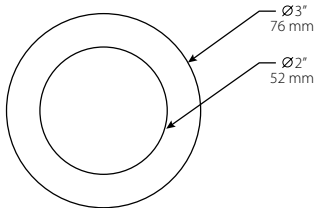

ROUND DOWNLIGHT WITHOUT TRIM