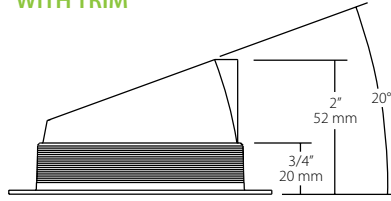

SQUARE WALLWASHER WITH TRIM

SQUARE DOWNLIGHT WITHOUT TRIM

SQUARE ADJUSTABLE WITHOUT TRIM

SQUARE WALLWASHER WITHOUT TRIM

Dimensions (cont'd)

ROUND DOWNLIGHT WITH TRIM

ROUND ADJUSTABLE WITH TRIM

ROUND WALLWASHER WITH TRIM