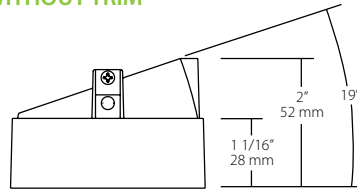

ROUND ADJUSTABLE WITHOUT TRIM