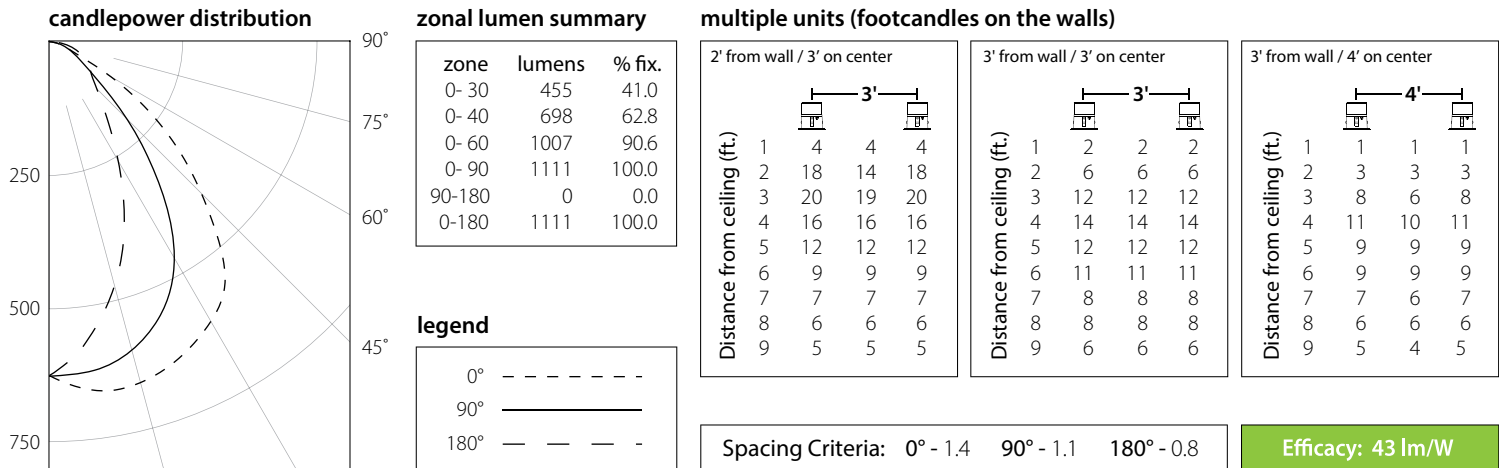

NDICLED3R-25DY + NDTRIM3RW-W: 3" - 25W - Round - Wall Washer - 3000K - White Reflector

Photometric Report #RAB02800