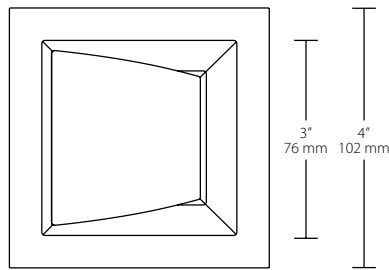

SQUARE WALLWASHER WITH TRIM