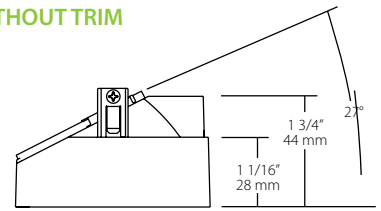

ROUND WALLWASHER WITHOUT TRIM