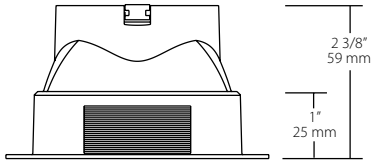

Emergency battery back-up option available. Contact 888-722-1000 for information.

Dimensions

SQUARE ROUGH-IN

Weight: 10.4 lbs

ROUND ROUGH-IN

Weight: 10.4 lbs

SQUARE DOWNLIGHT WITH TRIM

SQUARE ADJUSTABLE WITH TRIM