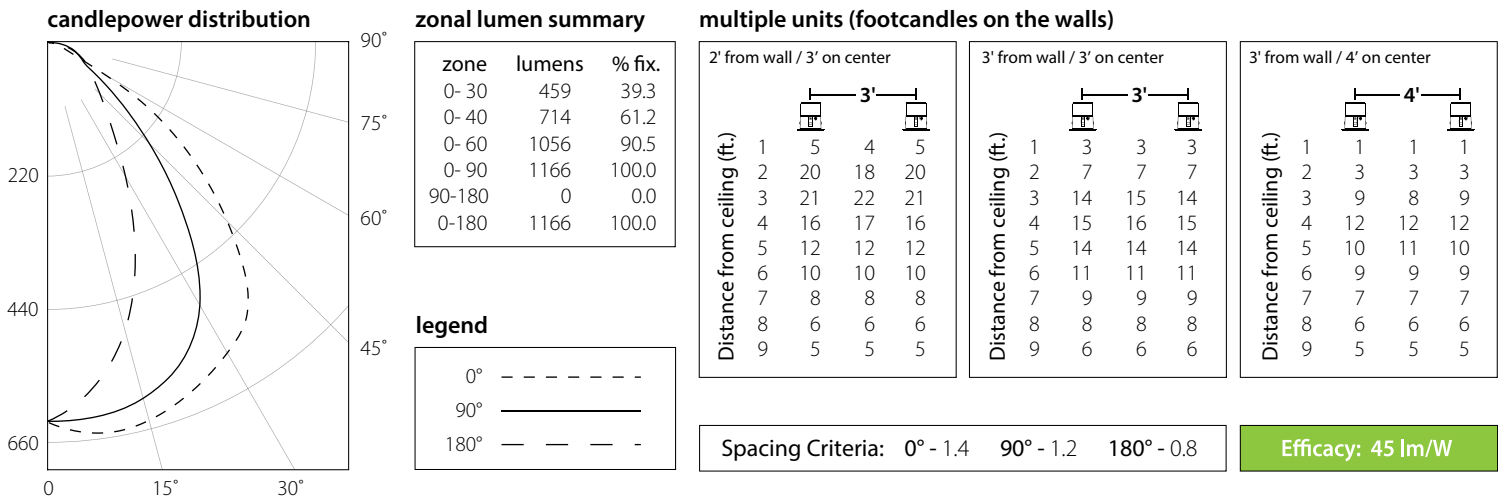

NDICLED3S-25DY + NDTRIM3SW-W: 3" - 25W - Square - Wall Washer - 3000K - White Reflector

Photometric Report #RAB02806

Dimmer compatibility list

BRAND	MODEL	BRAND	MODEL
LUTRON	DIVA DV-603P	LEVITON	DECORA 6631-P
LUTRON	SKYLARK S-600P	LEVITON	IPI06-1LZ
LUTRON	SKYLARK SELV-300P	LEVITON	6631-2
LUTRON	RRD-8ANS-WH	LEVITON	6683-1W
LUTRON	RRD-6NA-WH	LEVITON	6633-P
LUTRON	S-603PG	LEVITON	IPE04
LUTRON	DVCL-153P	COOPER	DLC03P
LUTRON	DV600P	COOPER	SLC03P
LUTRON	DVELV303P	COOPER	DAL06P
LUTRON	SELV300P	LIGHTOLIER	ZP260QEW
LUTRON	LG600P	PASS-SEYMOUR	LEGRAND D703P

Note: This partial list contains a representative selection of known compatible dimming controls.