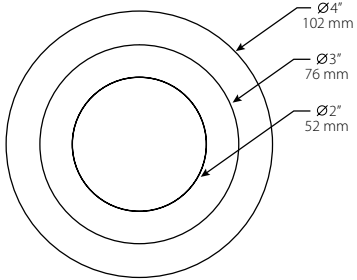

SQUARE WALLWASHER WITH TRIM

SQUARE DOWNLIGHT WITHOUT TRIM

SQUARE ADJUSTABLE WITHOUT TRIM

SQUARE WALLWASHER WITHOUT TRIM

Dimensions (cont'd)

ROUND DOWNLIGHT WITH TRIM

ROUND ADJUSTABLE WITH TRIM

ROUND WALLWASHER WITH TRIM