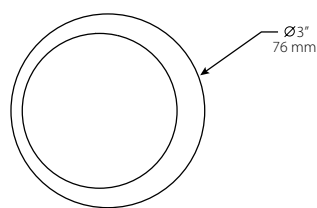

ROUND ADJUSTABLE WITHOUT TRIM