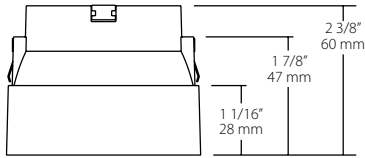

ROUND DOWNLIGHT WITHOUT TRIM