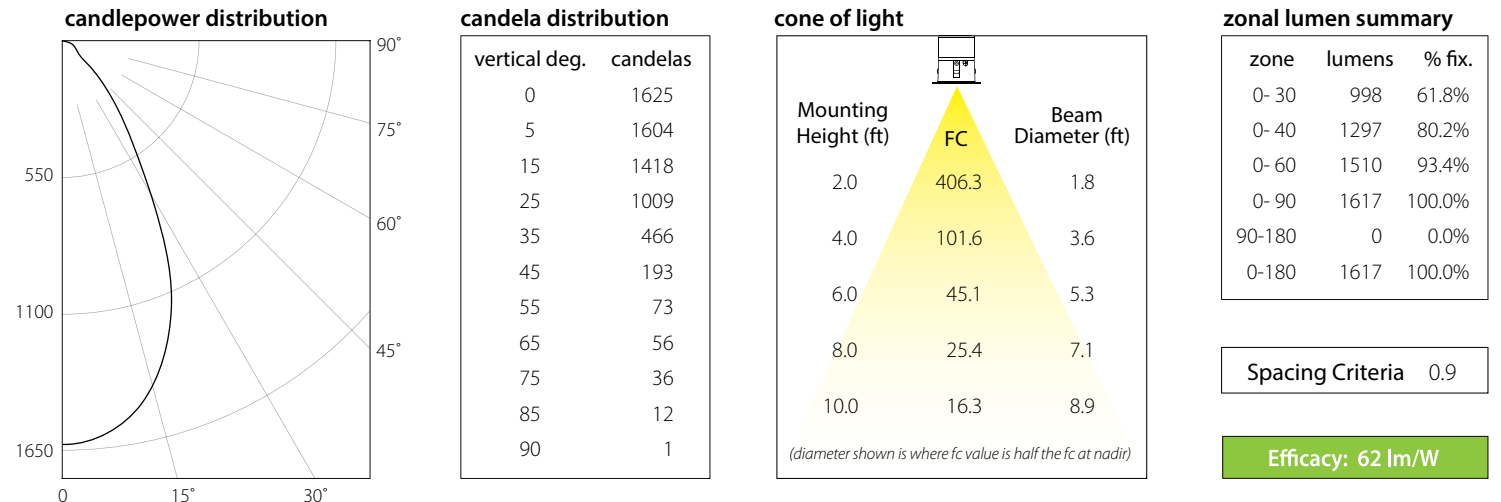

Photometrics - 25W Models

NDICLED3R-25DY + NDTRIM3R80-W: 3" - 25W - Round - 80° Downlight - 3000K - White Reflector

Photometric Report #RAB02763