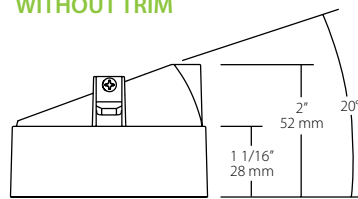

SQUARE ADJUSTABLE WITHOUT TRIM