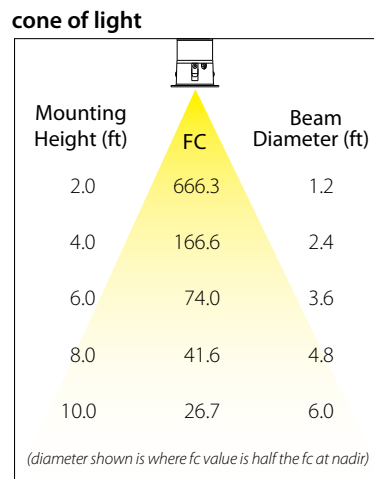

zone	lumens	% fix.
0- 30	687	61.8%
0- 40	892	80.2%
0- 60	1039	93.4%
0- 90	1112	100.0%
90-180	0	0.0%
0-180	1112	100.0%

Spacing Criteria 0.9

Efficacy: 75 lm/W

NDICLED3R-15DY + NDTRIM3R50-W: 3" - 15W - Round - 50° Downlight - 3000K - White Reflector

Spacing Criteria 0.6

Efficacy: 78 lm/W

NDICLED3R-15DY + NDTRIM3R40A-W: 3" - 15W - Round - 40° Adjustable - 3000K - White Reflector

Photometric Report #RAB02782MOD153080

vertical deg.	candelas
0	2665
5	2542
15	1682
25	751
35	171
45	39
55	14
65	12
75	8
85	3
90	0

zone	lumens	% fix.
0- 30	1037	84.9%
0- 40	1154	94.5%
0- 60	1198	98.1%
0- 90	1221	100.0%
90-180	0	0.0%
0-180	1221	100.0%

Spacing Criteria 0.6

Efficacy: 83 lm/W

NDICLED3R-15DY + NDTRIM3R20A-W: 3" - 15W - Round - 20° Adjustable - 3000K - White Reflector