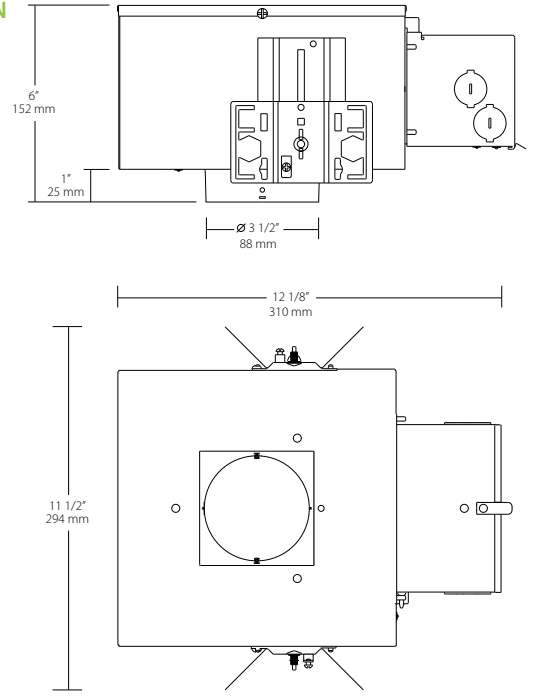

Emergency battery back-up option available. Contact 888-722-1000 for information.

Dimensions

SQUARE ROUGH-IN

Weight: 10.4 lbs

ROUND ROUGH-IN

Weight: 10.4 lbs

SQUARE DOWNLIGHT WITH TRIM

SQUARE ADJUSTABLE WITH TRIM