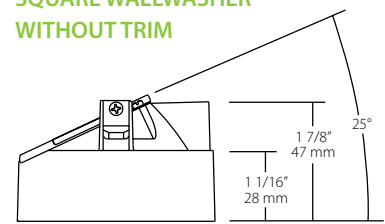

Emergency battery back-up option available. Contact 888-722-1000 for information.

Dimensions

SQUARE ROUGH-IN

Weight: 10.4 lbs

ROUND ROUGH-IN

Weight: 10.4 lbs

SQUARE DOWNLIGHT WITH TRIM

SQUARE ADJUSTABLE WITH TRIM

SQUARE WALLWASHER WITH TRIM

SQUARE DOWNLIGHT WITHOUT TRIM

SQUARE ADJUSTABLE WITHOUT TRIM

SQUARE WALLWASHER WITHOUT TRIM

Dimensions (cont'd)

ROUND DOWNLIGHT WITH TRIM

ROUND ADJUSTABLE WITH TRIM

ROUND WALLWASHER WITH TRIM