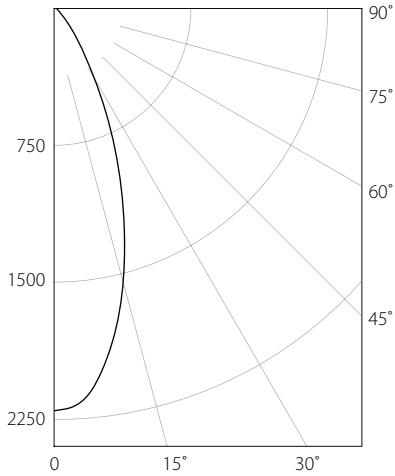

NDICLED3S-15DY + NDTRIM3S50-W: 3" - 15W - Square - 50° Downlight - 3000K - White Reflector

Photometric Report #RAB02776MOD153080

candlepower distribution

candela distribution