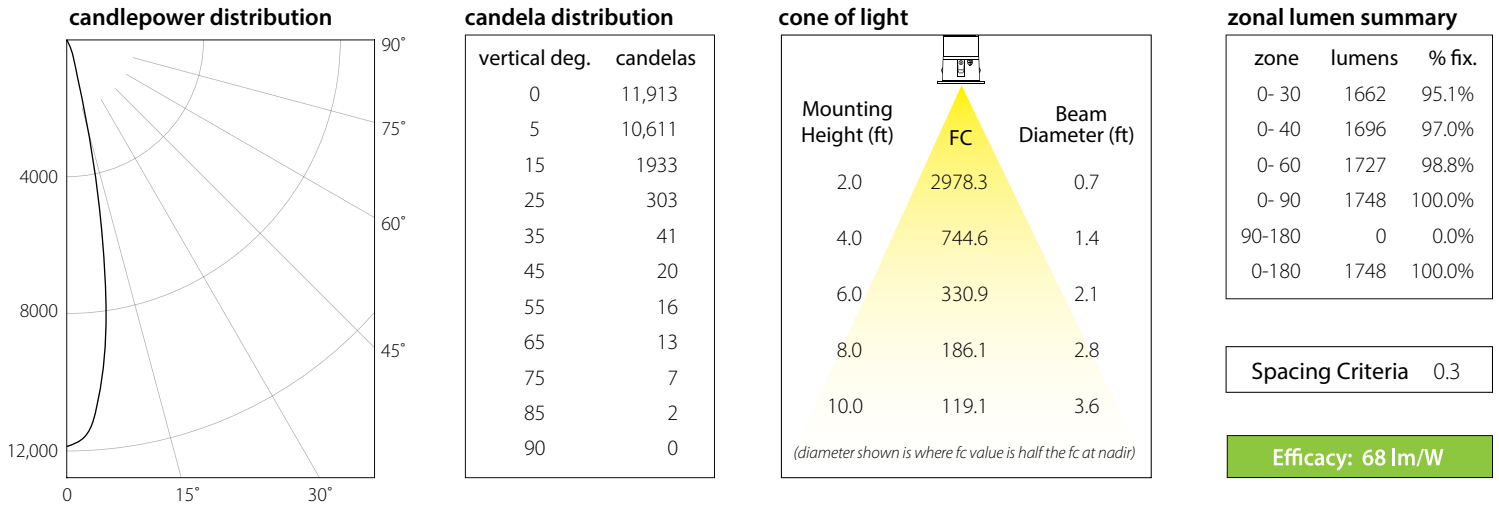

NDICLED3R-25DY + NDTRIM3R20A-W: 3" - 25W - Round - 20° Adjustable - 3000K - White Reflector

Photometric Report #RAB02823