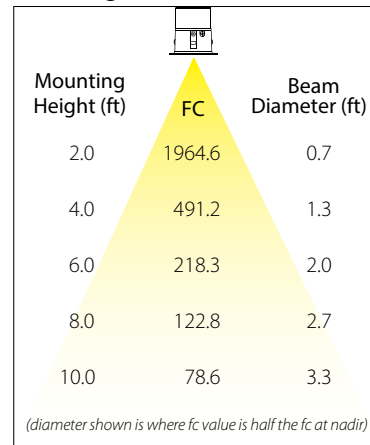

Spacing Criteria 0.6

Efficacy: 77 lm/W

NDICLED3S-15DY + NDTRIM3S40A-W: 3" - 15W - Square - 40° Adjustable - 3000K - White Reflector

Photometric Report #RAB02782MOD153080

candlepower distribution

candela distribution

vertical deg.	candelas
0	2682
5	2565
15	1653
25	737
35	185
45	42
55	12
65	10
75	7
85	3
90	0

cone of light

zonal lumen summary

zone	lumens	% fix.
0- 30	1025	84.5%
0- 40	1149	94.6%
0- 60	1195	98.4%
0- 90	1214	100.0%
90-180	0	0.0%
0-180	1214	100.0%

Spacing Criteria 0.6

Efficacy: 83 lm/W

NDICLED3S-15DY + NDTRIM3S20A-W: 3" - 15W - Square - 20° Adjustable - 3000K - White Reflector

Photometric Report #RAB02829MOD153080

candlepower distribution

candela distribution

vertical deg.	candelas
0	7858
5	6888
15	1214
25	290
35	73
45	23
55	13
65	11
75	7
85	2
90	0

cone of light

zonal lumen summary

zone	lumens	% fix.
0- 30	1088	91.6%
0- 40	1137	95.7%
0- 60	1167	98.3%
0- 90	1188	100.0%
90-180	0	0.0%
0-180	1188	100.0%