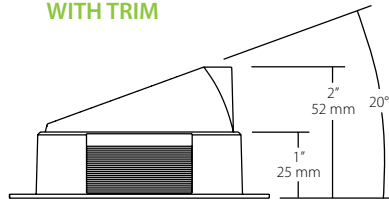

Emergency battery back-up option available. Contact 888-722-1000 for information.

Dimensions

SQUARE ROUGH-IN

Weight: 10.4 lbs

ROUND ROUGH-IN

Weight: 10.4 lbs

SQUARE DOWNLIGHT WITH TRIM

SQUARE ADJUSTABLE WITH TRIM