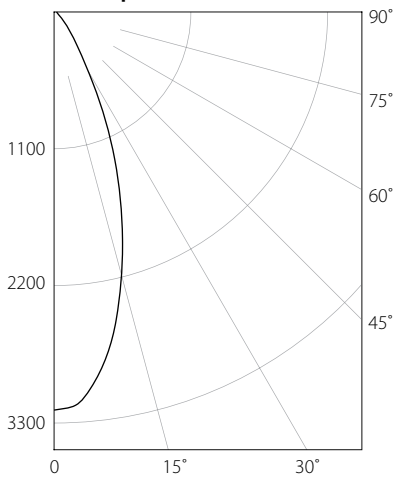

NDICLED3S-25DY + NDTRIM3S50-W: 3" - 25W - Square - 50° Downlight - 3000K - White Reflector

Photometric Report #RAB02732

candlepower distribution

candela distribution