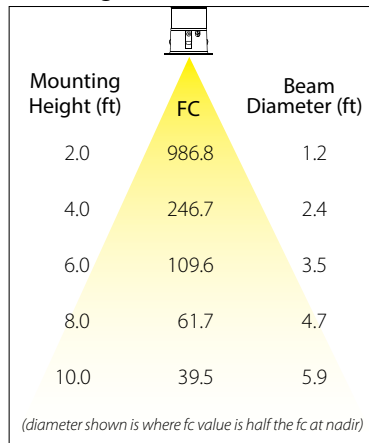

Photometric Report #RAB02732

candlepower distribution

candela distribution

vertical deg.	candelas
0	3255
5	3123
15	2142
25	1022
35	299
45	88
55	25
65	19
75	12
85	5
90	0

cone of light

zonal lumen summary

zone	lumens	% fix.
0- 30	1342	80.3%
0- 40	1540	92.2%
0- 60	1635	97.8%
0- 90	1671	100.0%
90-180	0	0.0%
0-180	1671	100.0%

Spacing Criteria 0.6

Efficacy: 64 lm/W

NDICLED3S-25DY + NDTRIM3S40A-W: 3" - 25W - Square - 40° Adjustable - 3000K - White Reflector

Photometric Report #RAB02782

candlepower distribution

candela distribution

vertical deg.	candelas
0	3947
5	3775
15	2432
25	1085
35	272
45	62
55	17
65	14
75	10
85	4
90	0

cone of light

zonal lumen summary

zone	lumens	% fix.
0- 30	1509	84.5%
0- 40	1691	94.6%
0- 60	1758	98.4%
0- 90	1787	100.0%
90-180	0	0.0%
0-180	1787	100.0%