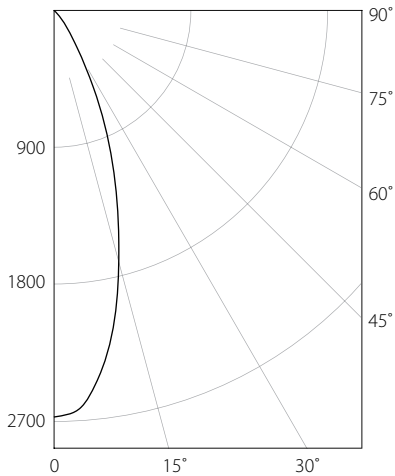

NDICLED3S-15DY + NDTRIM3S40A-W: 3" - 15W - Square - 40° Adjustable - 3000K - White Reflector

Photometric Report #RAB02782MOD153080

candlepower distribution

candela distribution