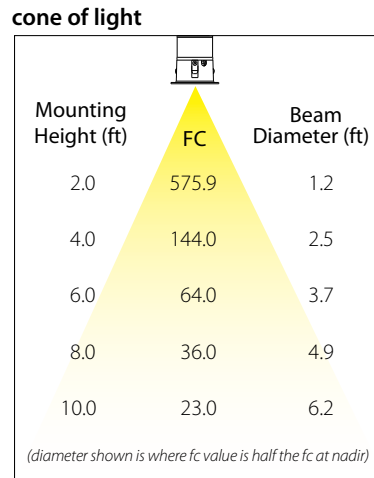

zone	lumens	% fix.
0- 30	926	80.5%
0- 40	1049	91.2%
0- 60	1117	97.1%
0- 90	1150	100.0%
90-180	0	0.0%
0-180	1150	100.0%

Spacing Criteria 0.6

Efficacy: 78 lm/W