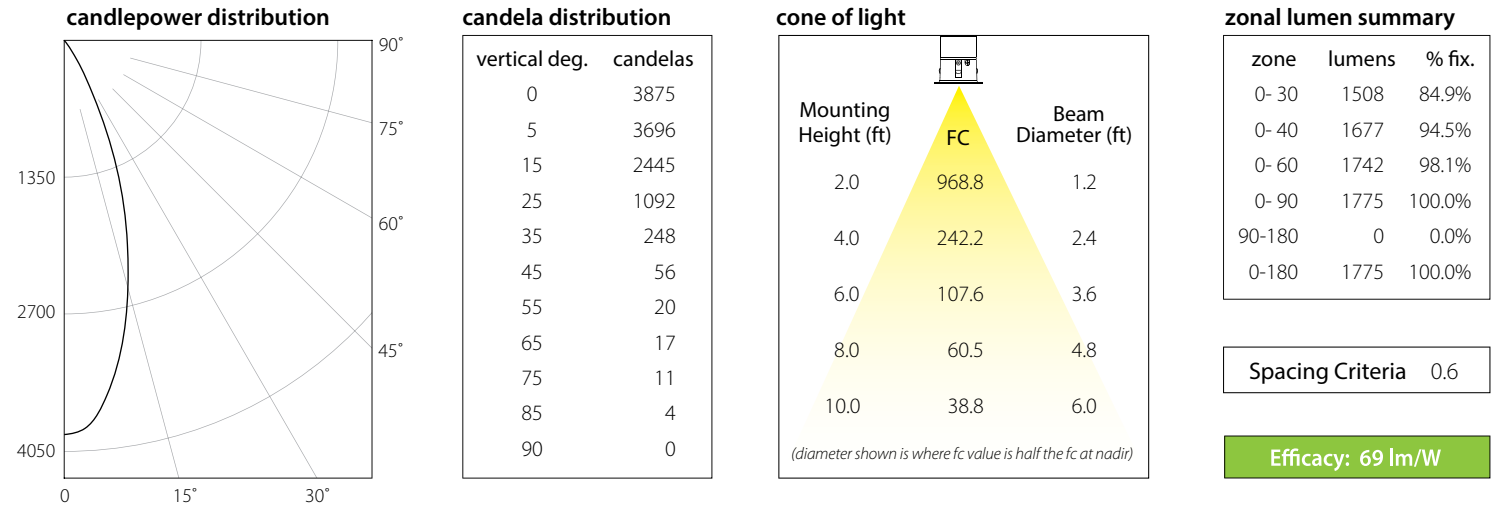

NDICLED3R-25DY + NDTRIM3R40A-W: 3" - 25W - Round - 40° Adjustable - 3000K - White Reflector

Photometric Report #RAB02782