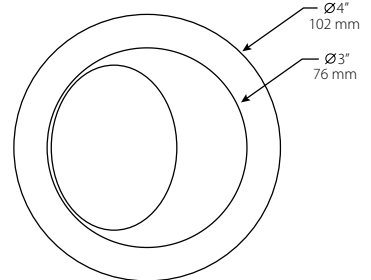

SQUARE WALLWASHER WITH TRIM

SQUARE DOWNLIGHT WITHOUT TRIM

SQUARE ADJUSTABLE WITHOUT TRIM

SQUARE WALLWASHER WITHOUT TRIM

Dimensions (cont'd)

ROUND DOWNLIGHT WITH TRIM

ROUND ADJUSTABLE WITH TRIM

ROUND WALLWASHER WITH TRIM