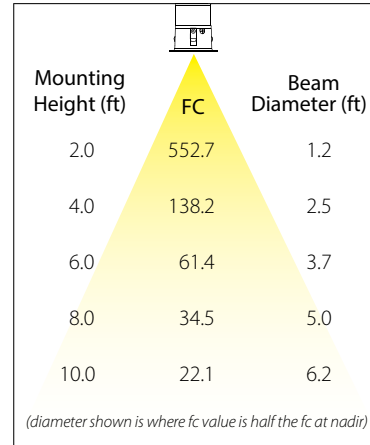

Spacing Criteria 0.6

Efficacy: 78 lm/W

NDICLED3R-15DY + NDTRIM3R40A-W: 3" - 15W - Round - 40° Adjustable - 3000K - White Reflector

Photometric Report #RAB02782MOD153080

vertical deg.	candelas
0	2665
5	2542
15	1682
25	751
35	171
45	39
55	14
65	12
75	8
85	3
90	0

zone	lumens	% fix.
0- 30	1037	84.9%
0- 40	1154	94.5%
0- 60	1198	98.1%
0- 90	1221	100.0%
90-180	0	0.0%
0-180	1221	100.0%

Spacing Criteria 0.6

Efficacy: 83 lm/W

NDICLED3R-15DY + NDTRIM3R20A-W: 3" - 15W - Round - 20° Adjustable - 3000K - White Reflector

Photometric Report #RAB02794MOD153080

NDICLED3S-15DY + NDTRIM3S50-W: 3" - 15W - Square - 50° Downlight - 3000K - White Reflector

Photometric Report #RAB02776MOD153080

candlepower distribution

candela distribution

vertical deg.	candelas
0	2211
5	2121
15	1455
25	694
35	203
45	60
55	17
65	13
75	8
85	3
90	0

cone of light

zonal lumen summary

zone	lumens	% fix.
0- 30	912	80.3%
0- 40	1046	92.2%
0- 60	1110	97.8%
0- 90	1135	100.0%
90-180	0	0.0%
0-180	1135	100.0%