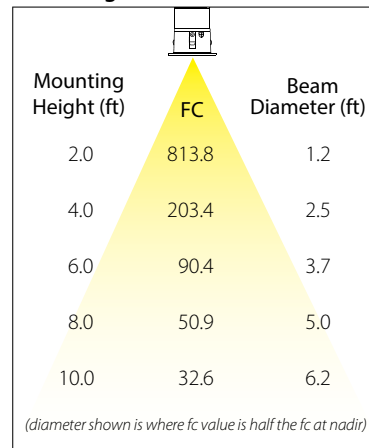

cone of light

zonal lumen summary

zone	lumens	% fix.
0- 30	955	59.6%
0- 40	1288	80.4%
0- 60	1514	94.5%
0- 90	1602	100.0%
90-180	0	0.0%
0-180	1602	100.0%

Spacing Criteria 0.9

Efficacy: 61 lm/W

NDICLED3S-25DY + NDTRIM3S50-W: 3" - 25W - Square - 50° Downlight - 3000K - White Reflector

Photometric Report #RAB02732

candlepower distribution

candela distribution

vertical deg.	candelas
0	3255
5	3123
15	2142
25	1022
35	299
45	88
55	25
65	19
75	12
85	5
90	0

cone of light

zonal lumen summary

zone	lumens	% fix.
0- 30	1342	80.3%
0- 40	1540	92.2%
0- 60	1635	97.8%
0- 90	1671	100.0%
90-180	0	0.0%
0-180	1671	100.0%

Spacing Criteria 0.6

Efficacy: 64 lm/W

NDICLED3S-25DY + NDTRIM3S40A-W: 3" - 25W - Square - 40° Adjustable - 3000K - White Reflector

Photometric Report #RAB02782

candlepower distribution

candela distribution