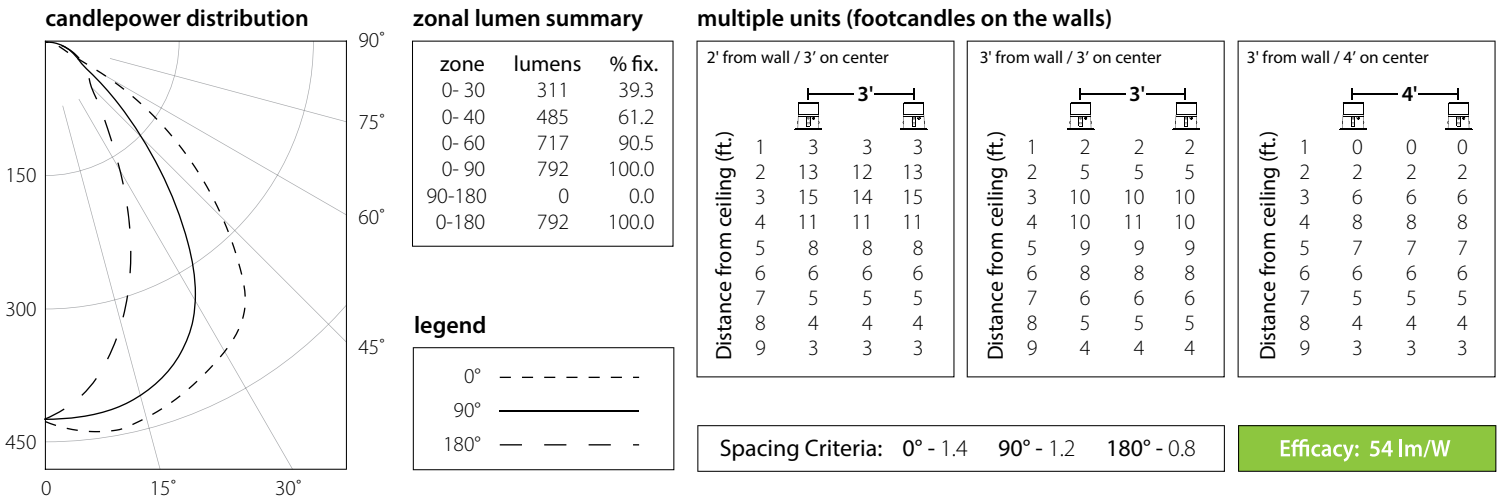

NDICLED3S-15DY + NDTRIM3SW-W: 3" - 15W - Square - Wall Washer - 3000K - White Reflector

Photometric Report #RAB02806MOD153080