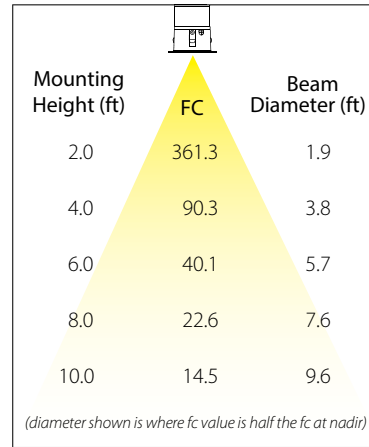

vertical deg.	candelas
0	1445
5	1432
15	1307
25	1007
35	525
45	217
55	61
65	46
75	30
85	11
90	0

cone of light

zonal lumen summary

zone	lumens	% fix.
0- 30	955	59.6%
0- 40	1288	80.4%
0- 60	1514	94.5%
0- 90	1602	100.0%
90-180	0	0.0%
0-180	1602	100.0%

Spacing Criteria 0.9

Efficacy: 61 lm/W