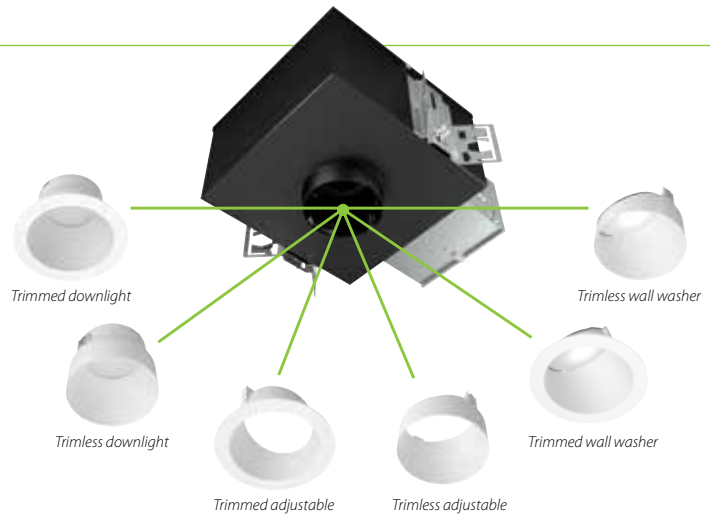

Design

- Trimmed and trimless options available in round and square
- Durable die-cast aluminum trim cones
- Universal driver supports ELV, TRIAC and 0-10V dimming
- High-CRI models available
- Three color finishes (black, white, matte silver):

- Chicago Plenum (CCEA) compliant option
- 100,000-hour LED lifespan
- 5-Year, No-Compromise Warranty

IC housing accommodates downlight, adjustable and wall washer trim cones.

Specifications

UL Listing: Suitable for wet locations in a covered ceiling (adjustable models suitable for damp locations)

IC Rating: Suitable for direct contact with insulation

LEDs: High-output, long-life, surface-mount LEDs with 2-step binning

Lumen Maintenance: 100,000-hour LED lifespan based on IES LM-80 results and TM-21 calculations

Driver: Constant Current, Class 2, 120-277V, 50/60Hz

15W: 0.12A @ 120V, 0.08A @ 208V, 0.07A @ 240V, 0.06A @ 277V

25W: 0.24A @ 120V, 0.15A @ 208V, 0.13A @ 240V, 0.11A @ 277V

Dimming: Universal driver supports TRIAC, ELV and 0-10V*

Color Consistency: 2-step u'-v' Circle Tolerance, previously referred to as 2-step MacAdam Ellipse, achieves consistent fixture-to-fixture color (ANSI standard C78.377-2015)

Lens: Low-glare Solite glass eliminates "hot spots", and helps provide smooth, uniform light

Optics: High-efficiency TIR optics. Available as a downlight (80° or 50° beam), adjustable (40° or 20° beam with 40° vertical adjustment and 360° rotation), or a wall washer. Optic and trim cone included.

Housing: Cold-rolled steel and aluminum

Installation: Nailbar and butterfly brackets included; C-channels optional for acoustic tiles

Green Technology: Mercury and UV free. RoHS-compliant components

*See last page for list of compatible dimmers.

Ordering information

ROUGH-IN

Product Family	Size	Shape	Wattage	Driver	Color Temp.	CRI	Trim	Installation
NDICLED	3 3"	R Round S Square	25 25W 15 15W	D TRIAC, ELV, 0-10V Dimming L Lutron Dimming	N 4000K YN 3500K Y 3000K YY 2700K	Blank 80 CRI HC 90 CRI	Blank TL Accepts cones with trim Accepts trimless cones (spackle flange included)	Blank Standard CP Chicago Plenum

TRIM CONE

Product Family	Size	Shape	Optics	Color	Trim
NDTRIM	3 3"	R Round S Square	80 80° Downlight 50 50° Downlight 40A 40° Adjustable 20A 20° Adjustable W Wall Washer	B Black W White M Matte silver	Blank Trimmed TL Trimless

Emergency battery back-up option available. Contact 888-722-1000 for information.