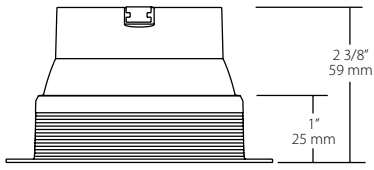

SQUARE WALLWASHER WITH TRIM

SQUARE DOWNLIGHT WITHOUT TRIM

SQUARE ADJUSTABLE WITHOUT TRIM

SQUARE WALLWASHER WITHOUT TRIM

Dimensions (cont'd)

ROUND DOWNLIGHT WITH TRIM

ROUND ADJUSTABLE WITH TRIM

ROUND WALLWASHER WITH TRIM