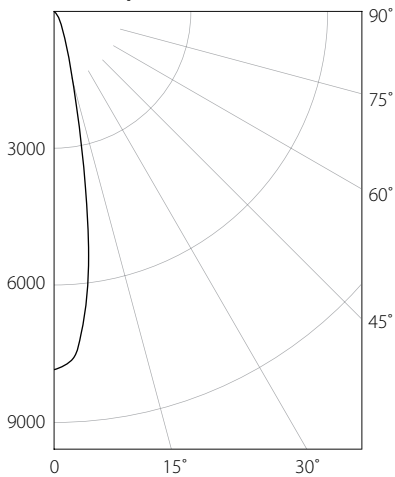

NDICLED3S-15DY + NDTRIM3S20A-W: 3" - 15W - Square - 20° Adjustable - 3000K - White Reflector

Photometric Report #RAB02829MOD153080

candlepower distribution

candela distribution