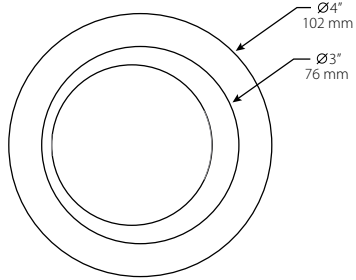

SQUARE WALLWASHER WITH TRIM

SQUARE DOWNLIGHT WITHOUT TRIM

SQUARE ADJUSTABLE WITHOUT TRIM

SQUARE WALLWASHER WITHOUT TRIM

Dimensions (cont'd)

ROUND DOWNLIGHT WITH TRIM

ROUND ADJUSTABLE WITH TRIM

ROUND WALLWASHER WITH TRIM