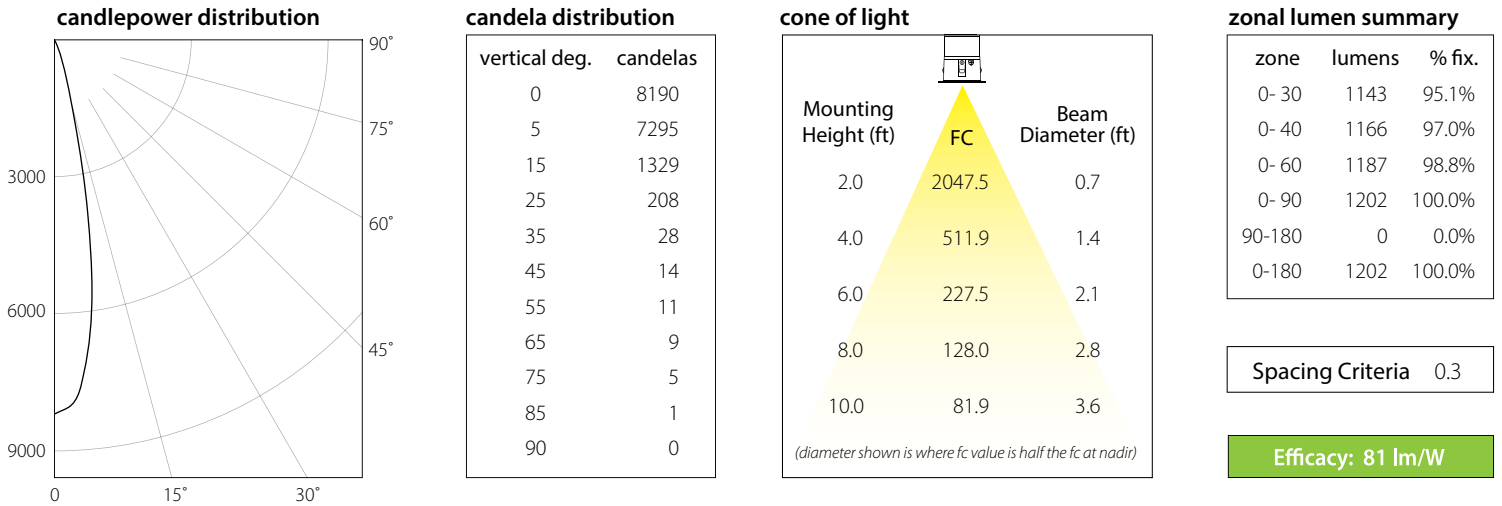

NDICLED3R-15DY + NDTRIM3R20A-W: 3" - 15W - Round - 20° Adjustable - 3000K - White Reflector

Photometric Report #RAB02823MOD153080